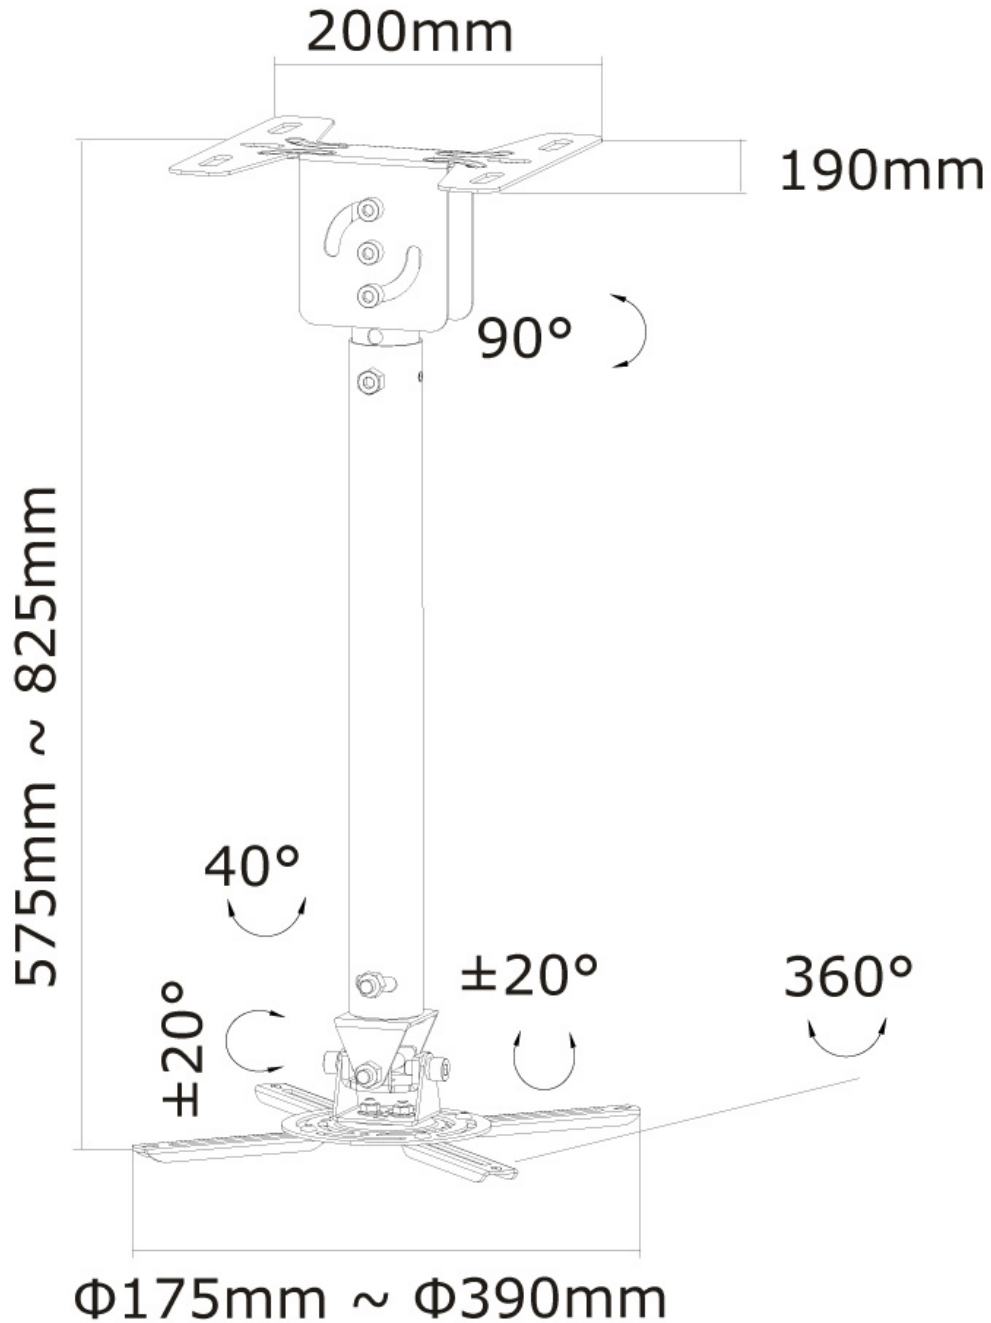

BEAMER-C100SILVER NEOMOUNTS PROJECTOR CEILING MOUNT

Neomounts