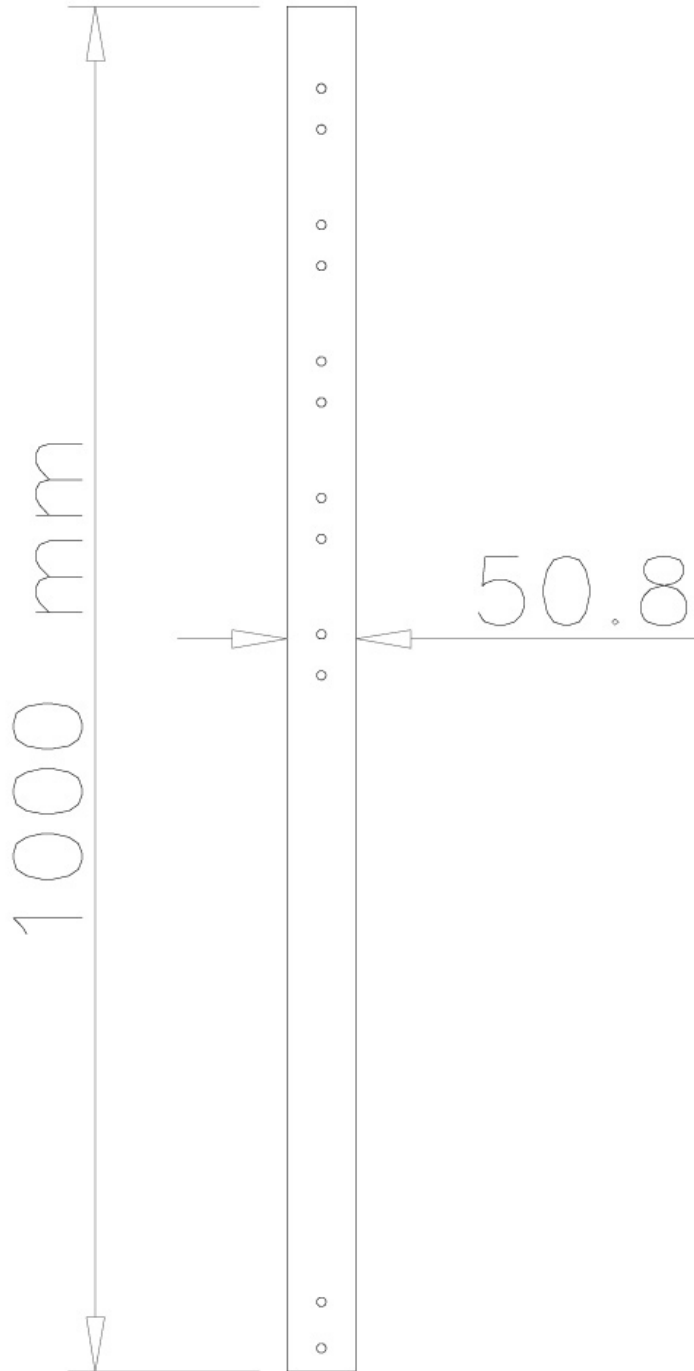

FPMA-CP100BLACK

NEOMOUNTS FPMA-CP100BLACK EXTENSION

Neomounts

Measuring unit: mm