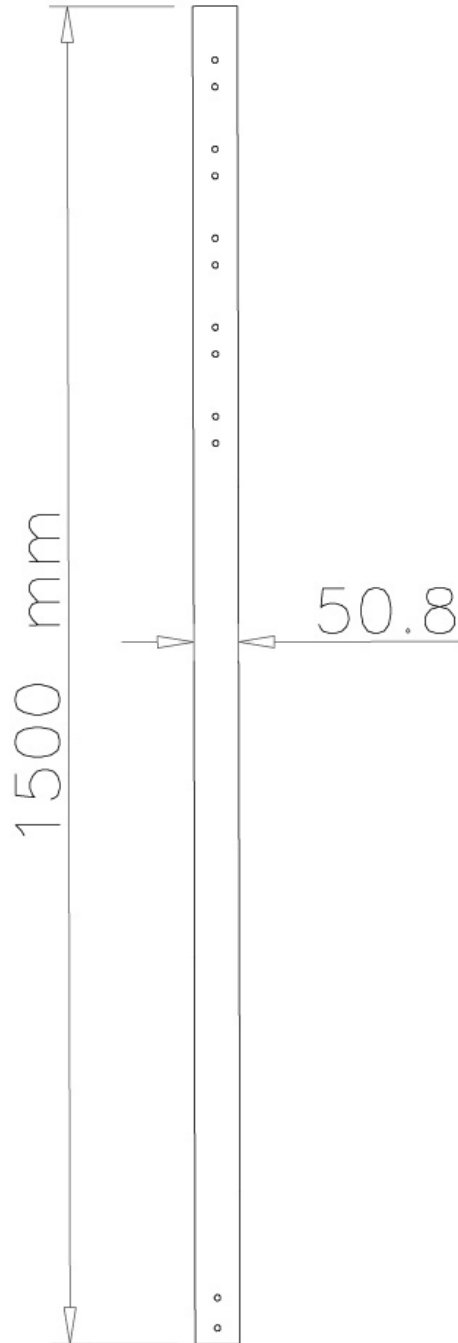

FPMA-CP150BLACK

NEOMOUNTS FPMA-CP150BLACK EXTENSION

Neomounts

Measuring unit: mm