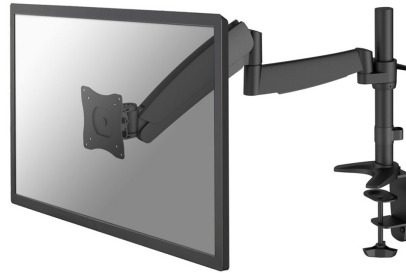

## FPMA-D950BLACK

\*Please note: The inch sizes stated are just an indication, combined with the weight and VESA sizes. The maximum weight and VESA size are absolute restrictions for the products and should not be exceeded.

Neomounts

**BOTH INCLUDED**  
2 Mounting  
solutions in 1 box

Grommet

Clamp

Neomounts