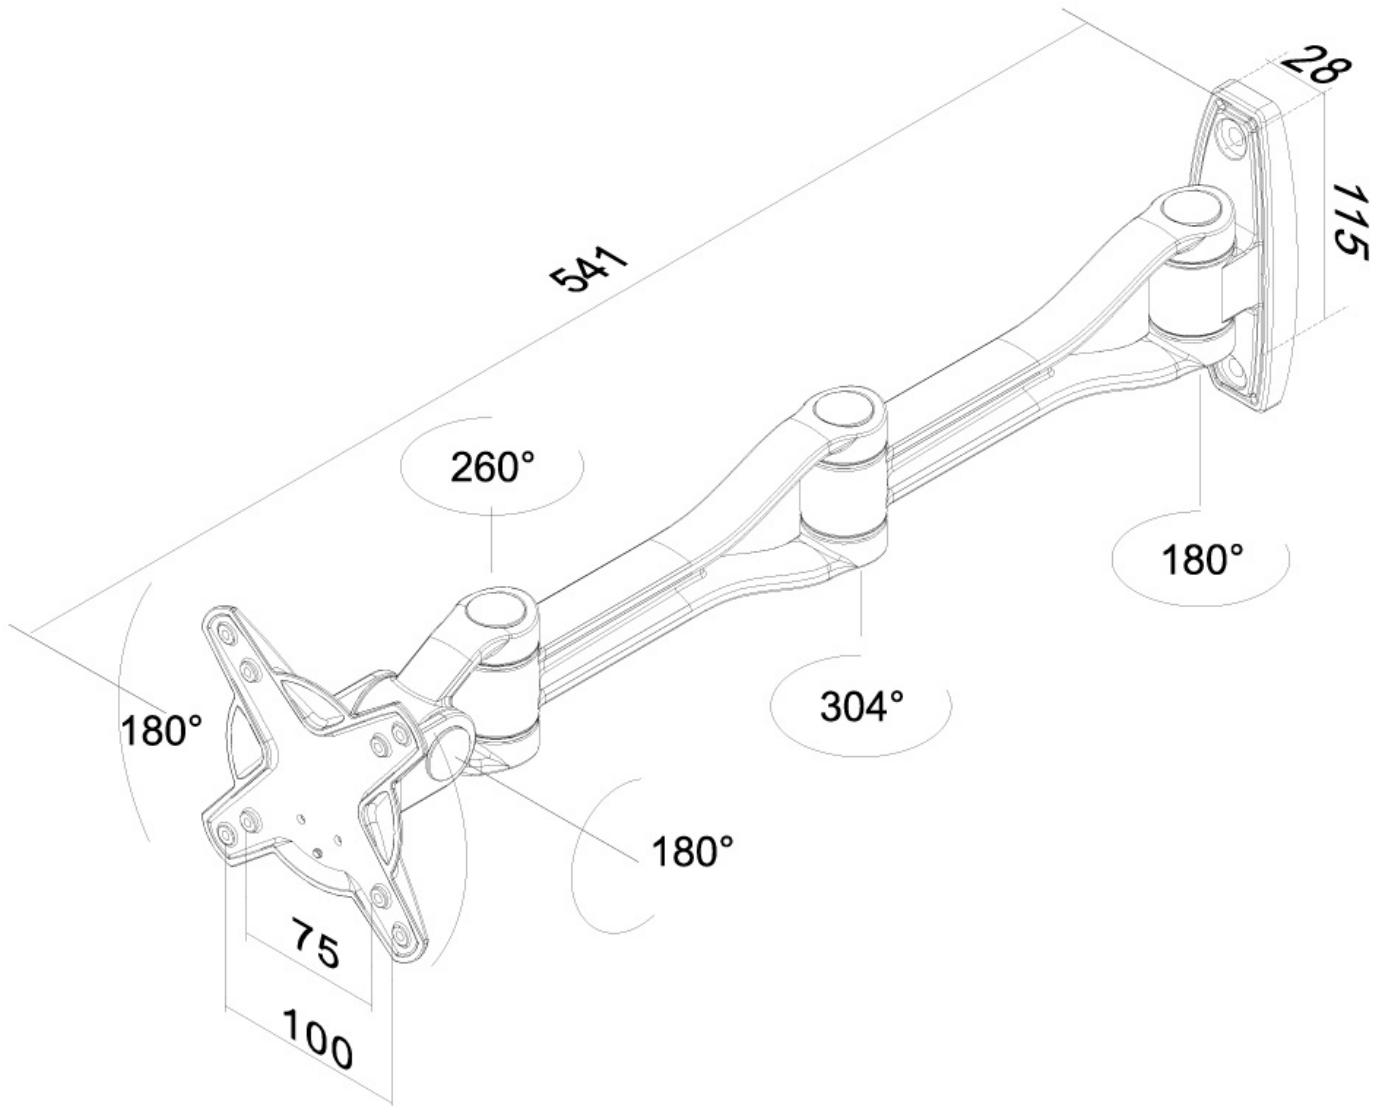

FPMA-W1030

NEOMOUNTS BY NEWSTAR TV WALL MOUNT

Neomounts