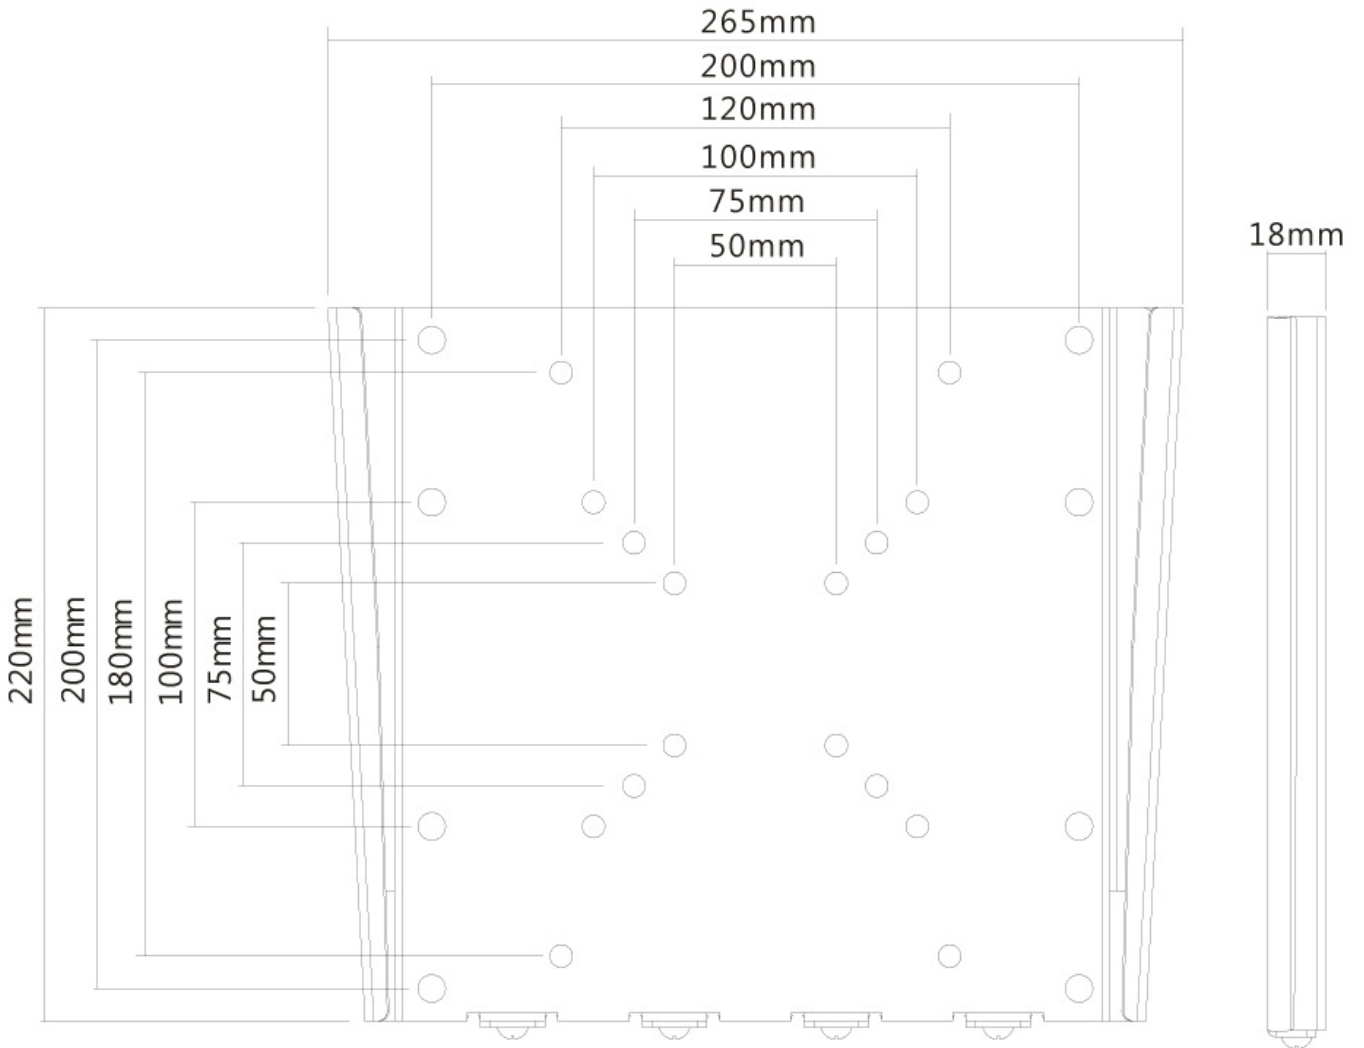

FPMA-W110

NEOMOUNTS FPMA-W110 TV MOUNT WALL

Neomounts