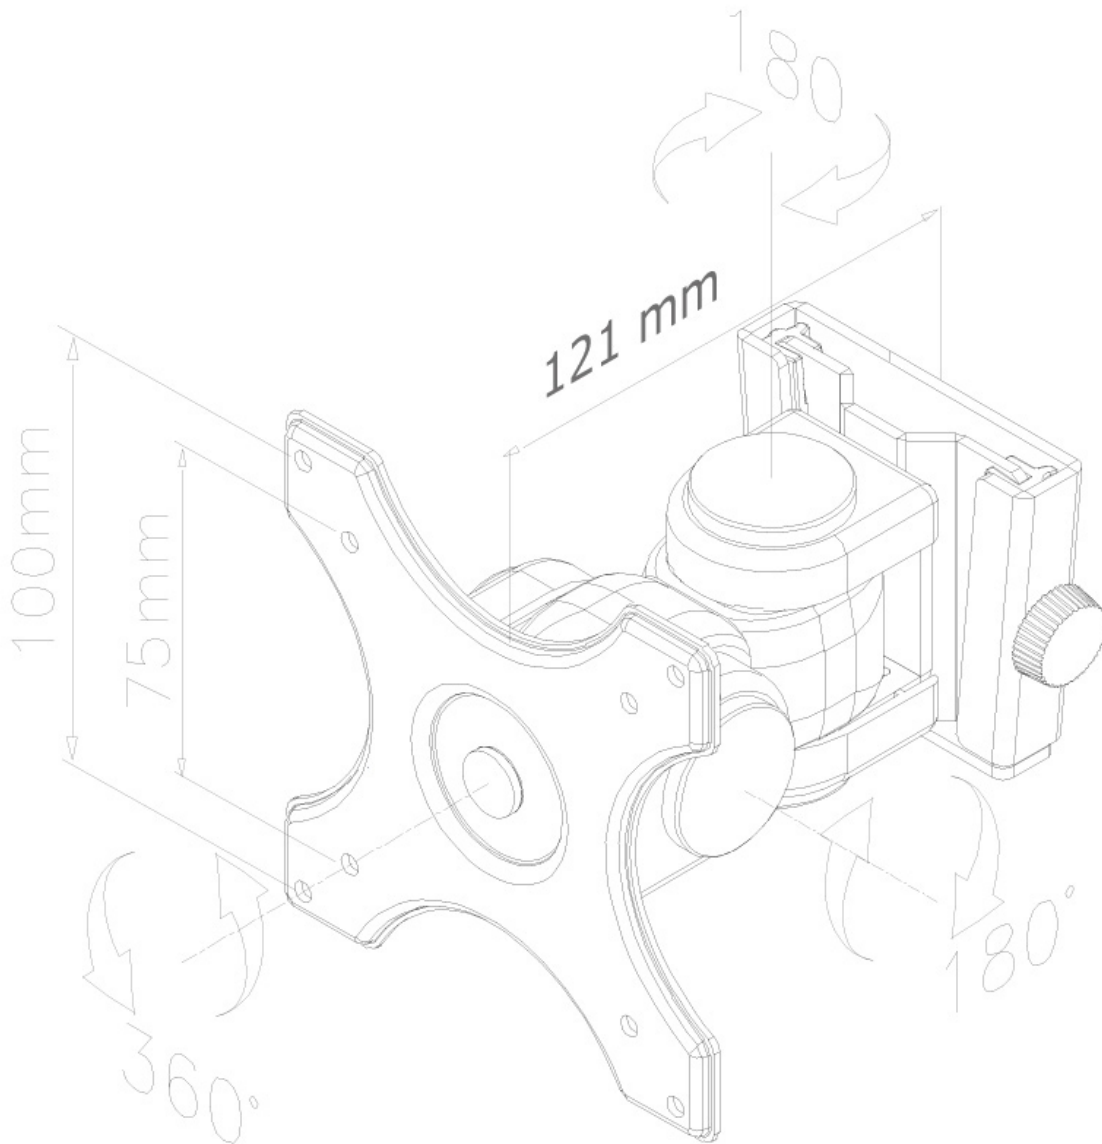

FUNCTIONALITY

Type	Tilt Rotate Swivel Full motion
Tilt (degrees)	180°
Swivel (degrees)	180°
Rotate (degrees)	360°
Adjustment type	None

INFORMATION

Color	Black
Main material	Steel
Warranty	5 year
EAN code	8717371444808

*Please note: The inch sizes stated are just an indication, combined with the weight and VESA sizes. The maximum weight and VESA size are absolute restrictions for the products and should not be exceeded.

Neomounts

Neomounts

Neomounts FPMA-W250BLACK Full motion Monitor/TV mount wall - 10-30" - max 12 kg - VESA 75x75-100x100 - d 12 cm - black

The Neomounts FPMA-W250BLACK wall mount is suitable for flat screens up to 30" with a maximum weight capacity of 12 kg. The mount can tilt and swivel to position the screen in the optimal viewing position.

The FPMA-W250BLACK has a depth of 12 cm and is suitable for screens that meet VESA hole pattern 75x75 to 100x100 mm.

FPMA-W250BLACK

NEOMOUNTS FPMA-W250BLACK MONITOR/TV

Neomounts