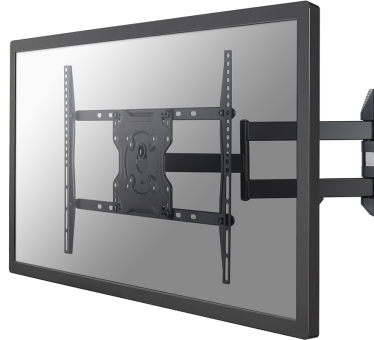

FUNCTIONALITY

Type	Swivel
Tilt (degrees)	20°
Swivel (degrees)	180°
Rotate (degrees)	10°

INFORMATION

Color	Black
Main material	Steel
Warranty	5 year
EAN code	8717371449995

*Please note: The inch sizes stated are just an indication, combined with the weight and VESA sizes. The maximum weight and VESA size are absolute restrictions for the products and should not be exceeded.

Neomounts

Neomounts

Neomounts FPMA-W460BLACK Full motion TV mount wall - 42-70" - max 40 kg - VESA 75x75-600x400 - d 6-51 cm - black

The Neomounts wall mount, model FPMA-W460BLACK is a full swing tilt- and swivel wall mount for flat screens up to 70" (178 cm). This mount is a great choice when you want the ultimate viewing flexibility with your flat screen TV. Effortless pull the display out from the wall, position it in almost any direction, turn it around corners and then smoothly return it to the wall when finished.

Neomounts' tilt (20°), rotation (10°) and swivel (180°) technology allows the mount to change to any viewing angle to fully benefit from the capabilities of the flat screen. The mount is easily depth adjustable from 6 to 51 centimetres. An innovative cable management conceals and routes cables from mount to flat screen. Hide your cables to keep living room, bedroom or home cinema installation nice and tidy.

Neomounts FPMA-W460BLACK has three pivot points and is suitable for screens up to 70" (178 cm). The weight capacity of this product is 40 kg each screen. The wall mount is suitable for screens that meet VESA hole pattern 75x75 to 600x400mm. Different hole patterns can be covered using Neomounts VESA adapter plates.