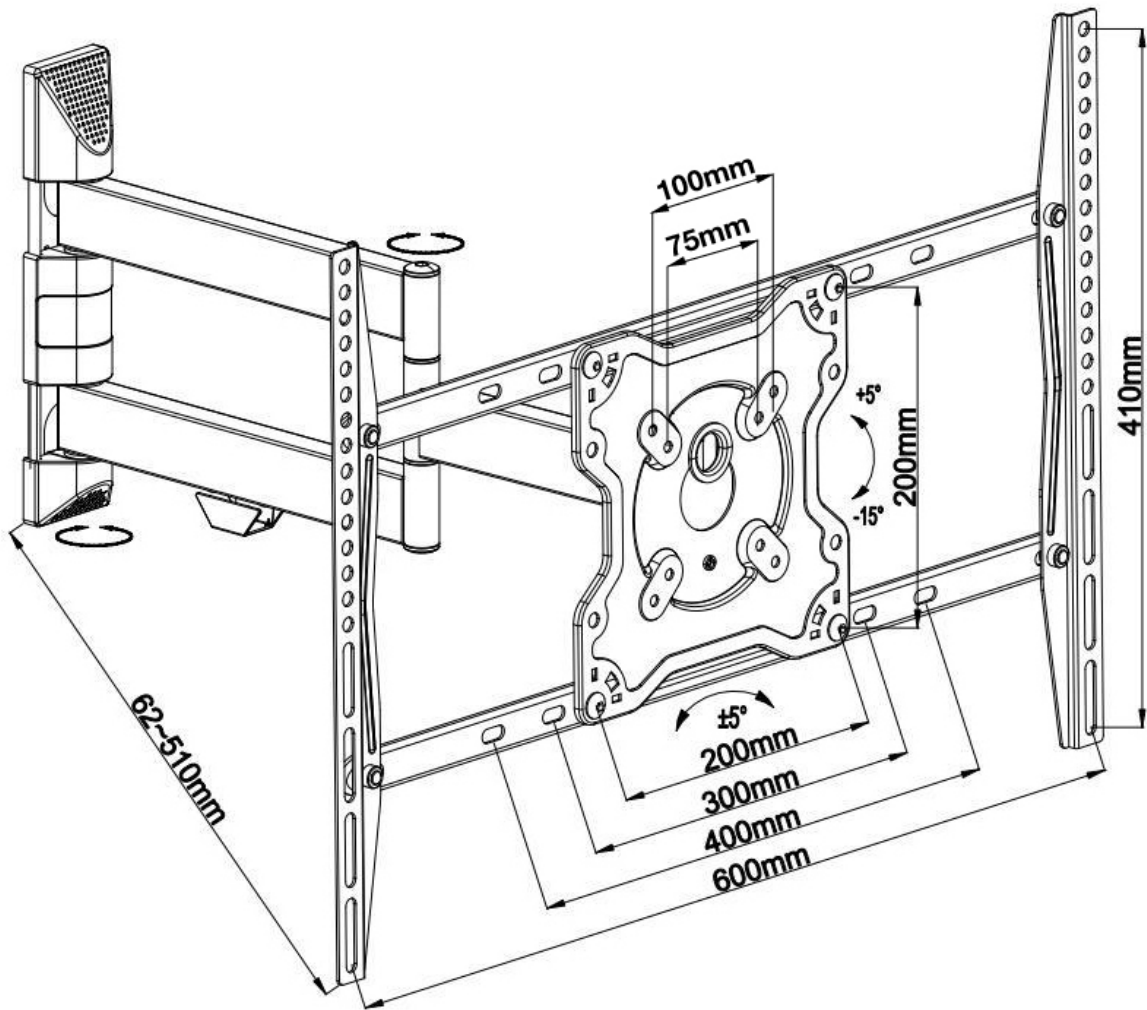

FPMA-W460BLACK

NEOMOUNTS FPMA-W460BLACK TV MOUNT

Neomounts