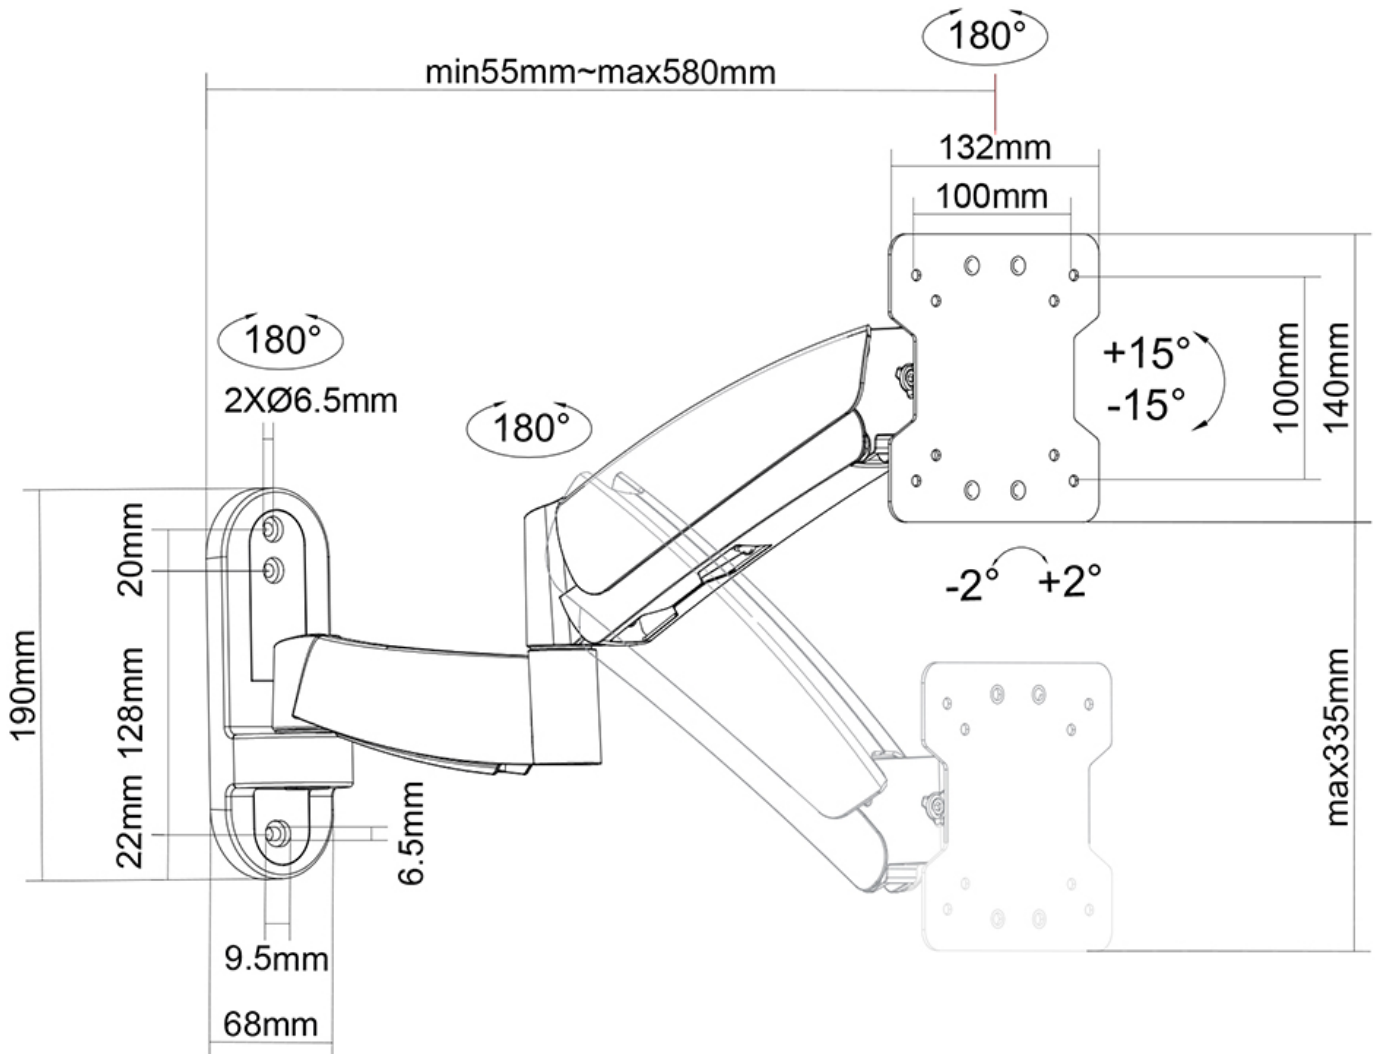

FPMA-W955

NEOMOUNTS TV/MONITOR WALL MOUNT

Neomounts