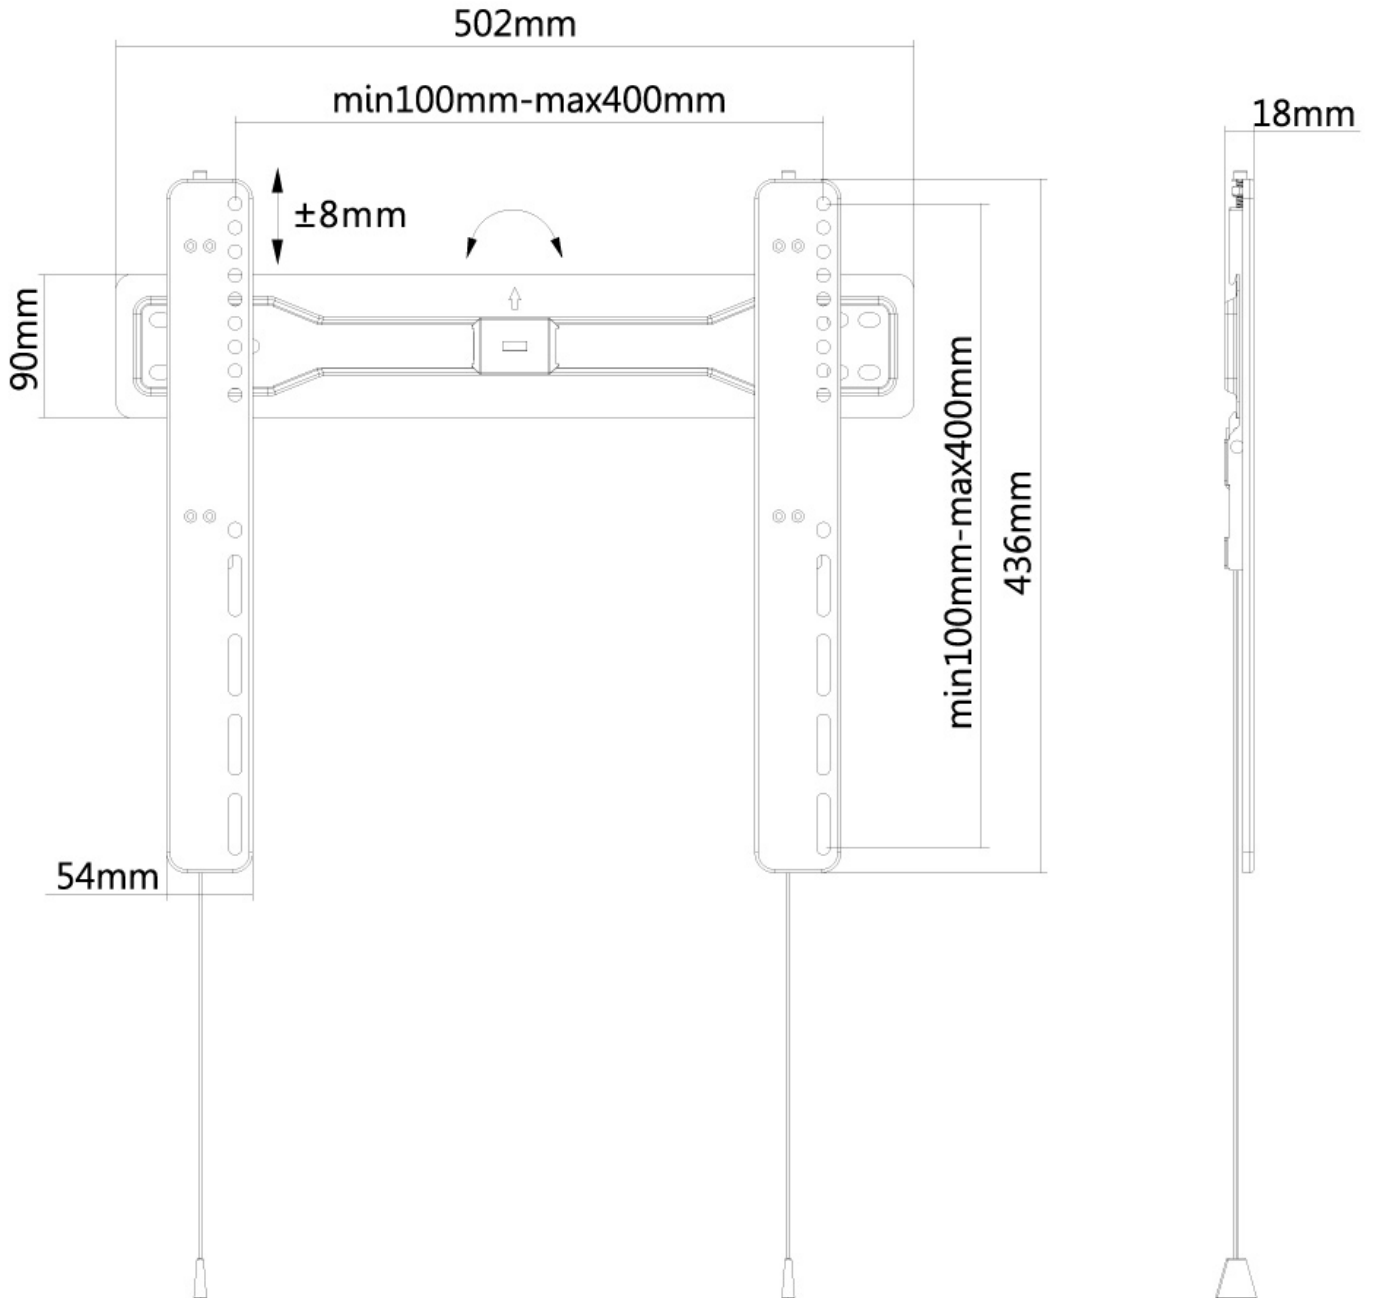

LED-W400BLACK

NEOMOUNTS LED-W400BLACK TV MOUNT

Neomounts