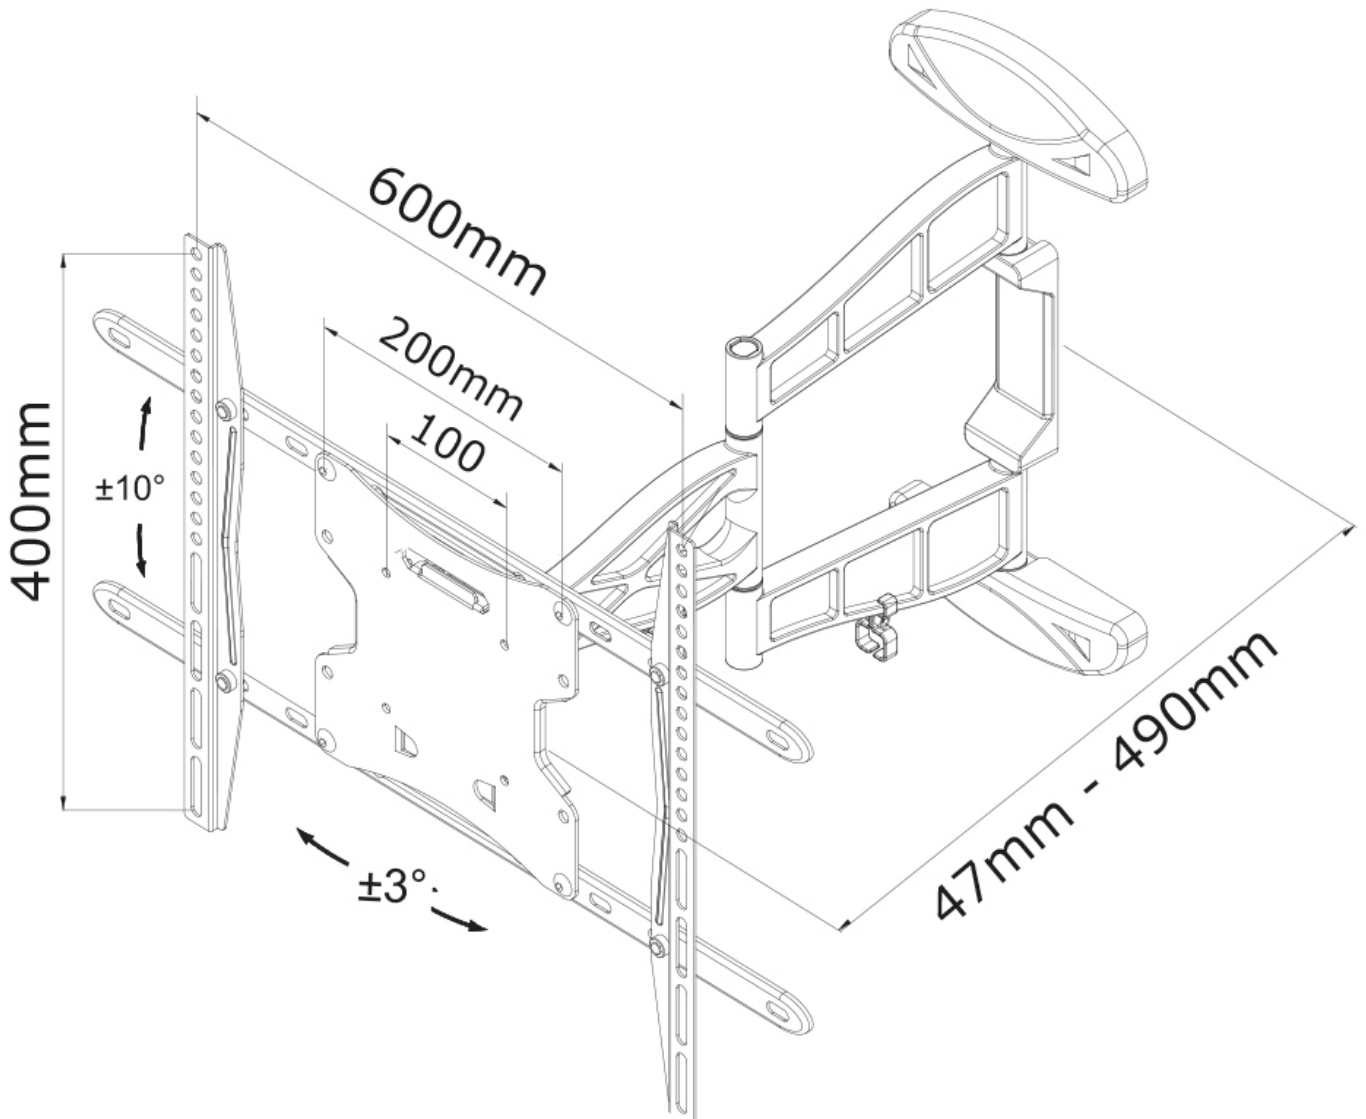

LED-W500

NEOMOUNTS LED-W500 TV MOUNT WALL

Neomounts