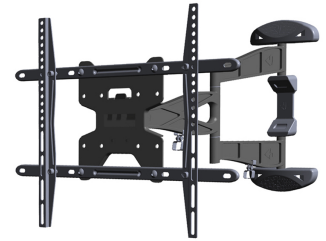

LED-W500

NEOMOUNTS LED-W500 TV MOUNT WALL

SPECIFICATIONS

GENERAL

Min. screen size*	32 inch
Max. screen size*	60 inch
Max. weight	30 kg (per screen)
Screens	1
VESA minimum	100x100 mm
VESA maximum	600x400 mm
Distance to wall	4,7-49 cm

Neomounts

Neomounts

Neomounts LED-W500 Full motion TV mount wall - 32-60" - max 30 kg - VESA 100x100-600x400 - d 4,7-49 cm - black

The Neomounts wall mount, model LED-W500 is a full swing tilt- and swivel wall mount for flat screens up to 60" (152 cm). This mount is a great choice when you want the ultimate viewing flexibility with your flat screen TV. Effortless pull the display out from the wall, position it in almost any direction, turn it around corners and then smoothly return it to the wall when finished.

Neomounts' tilt (10°), rotation (6°) and swivel (180°) technology allows the mount to change to any viewing angle to fully benefit from the capabilities of the flat screen. The mount is easily depth adjustable from 4 to 50 centimetres. An innovative cable management conceals and routes cables from mount to flat screen. Hide your cables to keep living room, bedroom or home cinema installation nice and tidy.

Neomounts LED-W500 has three pivot points and is suitable for screens up to 60" (152 cm). The weight capacity of this product is 30 kg each screen. The wall mount is suitable for screens that meet VESA hole pattern 100x100 to 600x400mm. Different hole patterns can be covered using Neomounts VESA adapter plates.