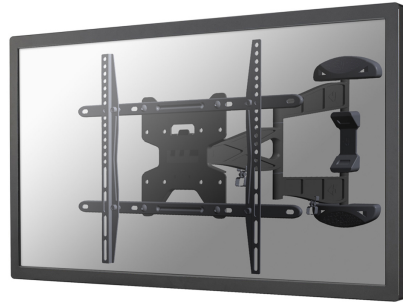

LED-W500

NEOMOUNTS LED-W500 TV MOUNT WALL

SPECIFICATIONS

GENERAL

Min. screen size*	32 inch
Max. screen size*	60 inch
Max. weight	30 kg (per screen)
Screens	1
VESA minimum	100x100 mm
VESA maximum	600x400 mm
Distance to wall	4,7-49 cm

Neomounts

Neomounts

Neomounts LED-W500 Full motion TV mount wall - 32-60" - max 30 kg - VESA 100x100-600x400 - d 4,7-49 cm - black

The Neomounts wall mount, model LED-W500 is a full swing tilt- and swivel wall mount for flat screens up to 60" (152 cm). This mount is a great choice when you want the ultimate viewing flexibility with your flat screen TV. Effortless pull the display out from the wall, position it in almost any direction, turn it around corners and then smoothly return it to the wall when finished.

Neomounts' tilt (10°), rotation (6°) and swivel (180°) technology allows the mount to change to any viewing angle to fully benefit from the capabilities of the flat screen. The mount is easily depth adjustable from 4 to 50 centimetres. An innovative cable management conceals and routes cables from mount to flat screen. Hide your cables to keep living room, bedroom or home cinema installation nice and tidy.

Neomounts LED-W500 has three pivot points and is suitable for screens up to 60" (152 cm). The weight capacity of this product is 30 kg each screen. The wall mount is suitable for screens that meet VESA hole pattern 100x100 to 600x400mm. Different hole patterns can be covered using Neomounts VESA adapter plates.