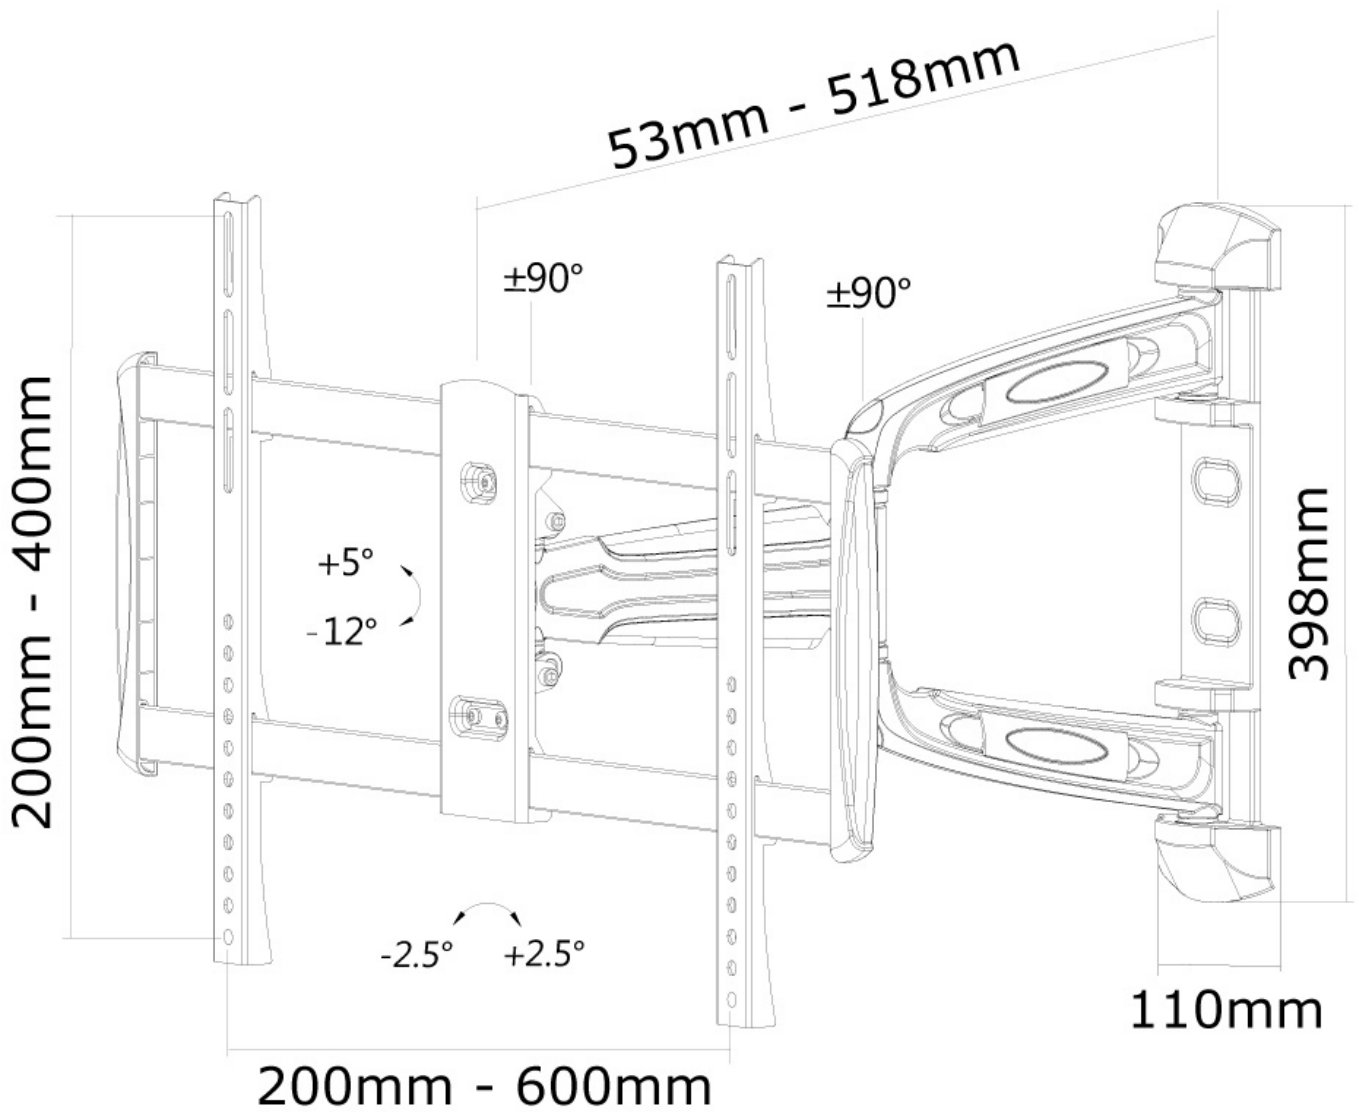

LED-W700SILVER

NEOMOUNTS LED-W700SILVER TV MOUNT

Neomounts