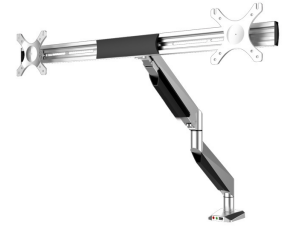

## NM-D750DXSILVER

\*Please note: The inch sizes stated are just an indication, combined with the weight and VESA sizes. The maximum weight and VESA size are absolute restrictions for the products and should not be exceeded.

**INCLUDED**  
2 Mounting  
solutions in 1 box

Neomounts

**INCLUDED**  
2 Mounting  
solutions in 1 box

Neomounts