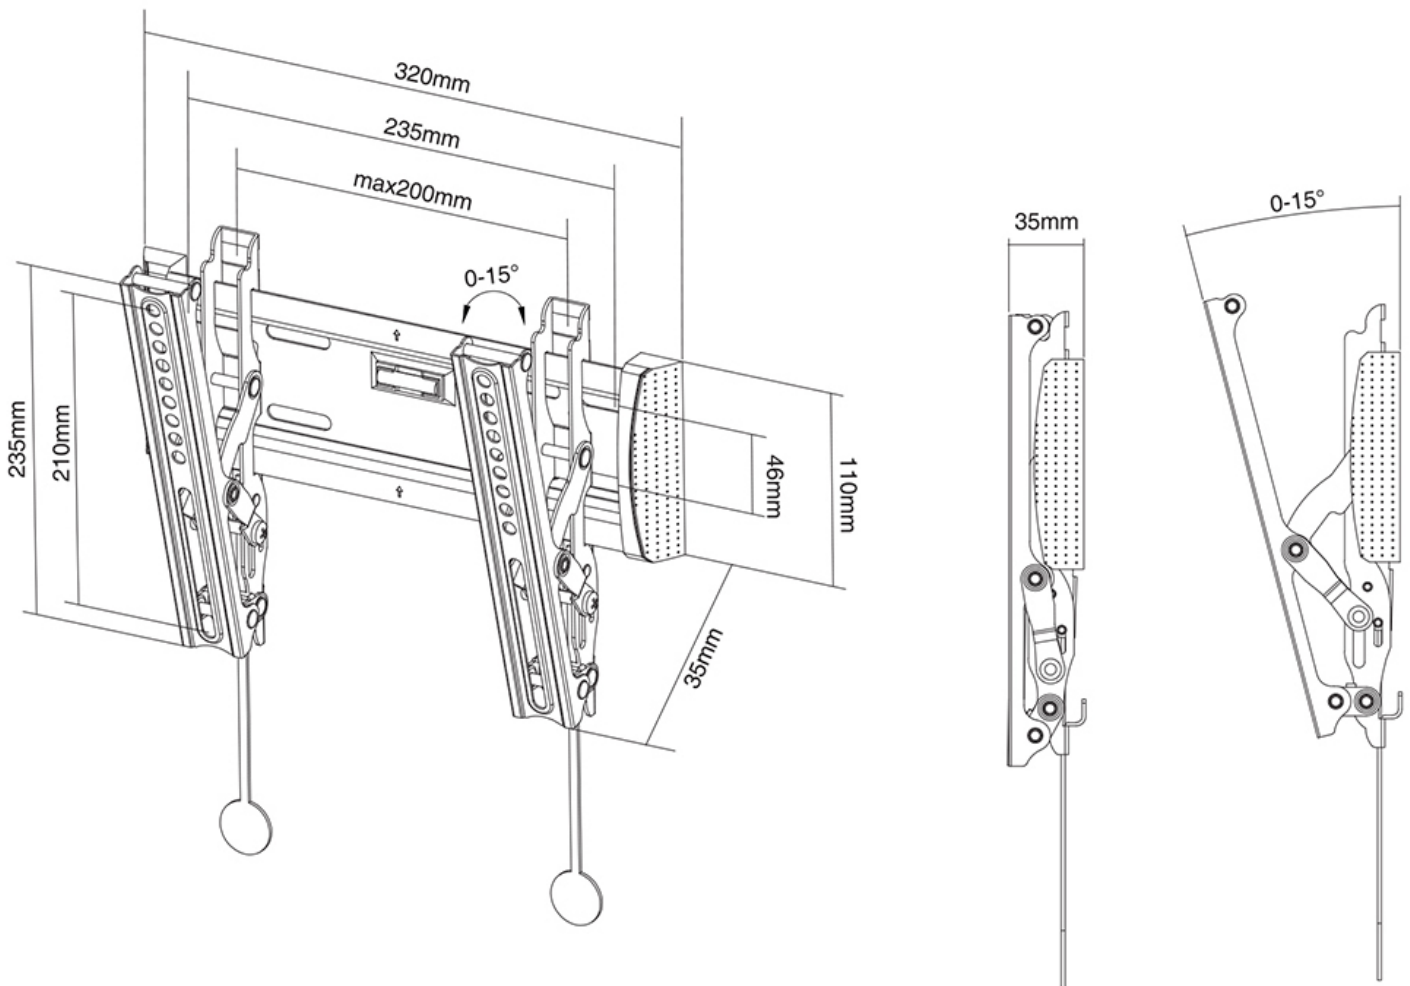

NM-W125BLACK

NEOMOUNTS NM-W125BLACK TV MOUNT

Neomounts