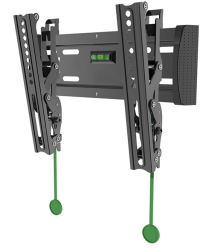

FUNCTIONALITY

Type	Tilt
Tilt (degrees)	15°
Adjustment type	None

INFORMATION

Color	Black
Main material	Steel
Warranty	5 year
EAN code	8717371444976

*Please note: The inch sizes stated are just an indication, combined with the weight and VESA sizes. The maximum weight and VESA size are absolute restrictions for the products and should not be exceeded.

Neomounts

Neomounts

Neomounts NM-W125BLACK Tilttable TV mount wall - 10-40" - max 20 kg - VESA 75x75-200x200 - d 3,5 cm - black

The Neomounts wall mount, model NM-W125BLACK is a tilttable wall mount for flat screens up to 40". This mount is a great choice when you want the ultimate viewing flexibility with your flat screen.

Neomounts' tilt (15°) technology allows the mount to change to a viewing angle to fully benefit from the capabilities of the flat screen. Ideal for flat screens that are mounted higher on the wall. The depth of this mount is 3,5 centimetres.

Neomounts NM-W125BLACK is suitable for screens up to 40" (100 cm). The weight capacity of this product is 20 kg. The wall mount is suitable for screens that meet VESA hole pattern 75x75 to 200x200 mm.