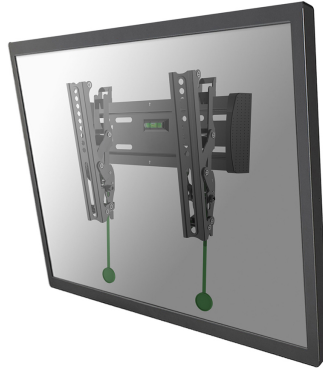

NM-W125BLACK

NEOMOUNTS NM-W125BLACK TV MOUNT

SPECIFICATIONS

GENERAL

Min. screen size*	10 inch
Max. screen size*	40 inch
Max. weight	20 kg (per screen)
Screens	1
VESA minimum	75x75 mm
VESA maximum	200x200 mm
Distance to wall	3,5 cm

Neomounts

Neomounts

Neomounts NM-W125BLACK Tilttable TV mount wall - 10-40" - max 20 kg - VESA 75x75-200x200 - d 3,5 cm - black

The Neomounts wall mount, model NM-W125BLACK is a tilttable wall mount for flat screens up to 40". This mount is a great choice when you want the ultimate viewing flexibility with your flat screen.

Neomounts' tilt (15°) technology allows the mount to change to a viewing angle to fully benefit from the capabilities of the flat screen. Ideal for flat screens that are mounted higher on the wall. The depth of this mount is 3,5 centimetres.

Neomounts NM-W125BLACK is suitable for screens up to 40" (100 cm). The weight capacity of this product is 20 kg. The wall mount is suitable for screens that meet VESA hole pattern 75x75 to 200x200 mm.