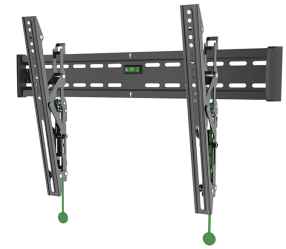

Neomounts

Neomounts Select TV/Monitor Wall Mount (tiltable) for 37"-65" Screen - Black

The Neomounts Select wall mount, model NM-W365BLACK is a tiltable wall mount for flat screens up to 65". This mount is a great choice when you want the ultimate viewing flexibility with your flat screen.

Neomounts Selects' tilt (12°) technology allows the mount to change to any viewing angle to fully benefit from the capabilities of the flat screen. Depth of this mount is 3,5 cm.

Neomounts Select NM-W365BLACK is suitable for screens up to 65" (162 cm). The weight capacity of this product is 35 kg each screen. The wall mount is suitable for screens that meet VESA hole pattern 100x100 to 600x400mm. Different hole patterns can be covered using Neomounts Select VESA adapter plates.

Create a clean design ambiance for your flat screen TV in a living room, bedroom or public environment.

All installation material is included with the product.