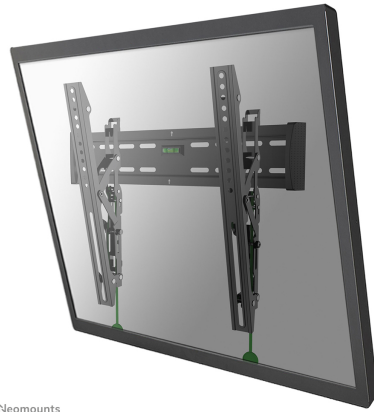

NM-W365BLACK

NEOMOUNTS SELECT TV WALL MOUNT

SPECIFICATIONS

GENERAL

Min. screen size*	37 inch
Max. screen size*	65 inch
Min. weight	0 kg (per screen)
Max. weight	35 kg (per screen)
Screens	1
VESA minimum	100x100 mm
VESA maximum	600x400 mm
Distance to wall	3,5 cm

FUNCTIONALITY

Type	Tilt
Tilt (degrees)	12°
Adjustment type	None

INFORMATION

Color	Black
Main material	Steel
Warranty	5 year
EAN code	8717371444662

*Please note: The inch sizes stated are just an indication, combined with the weight and VESA sizes. The maximum weight and VESA size are absolute restrictions for the products and should not be exceeded.

Neomounts