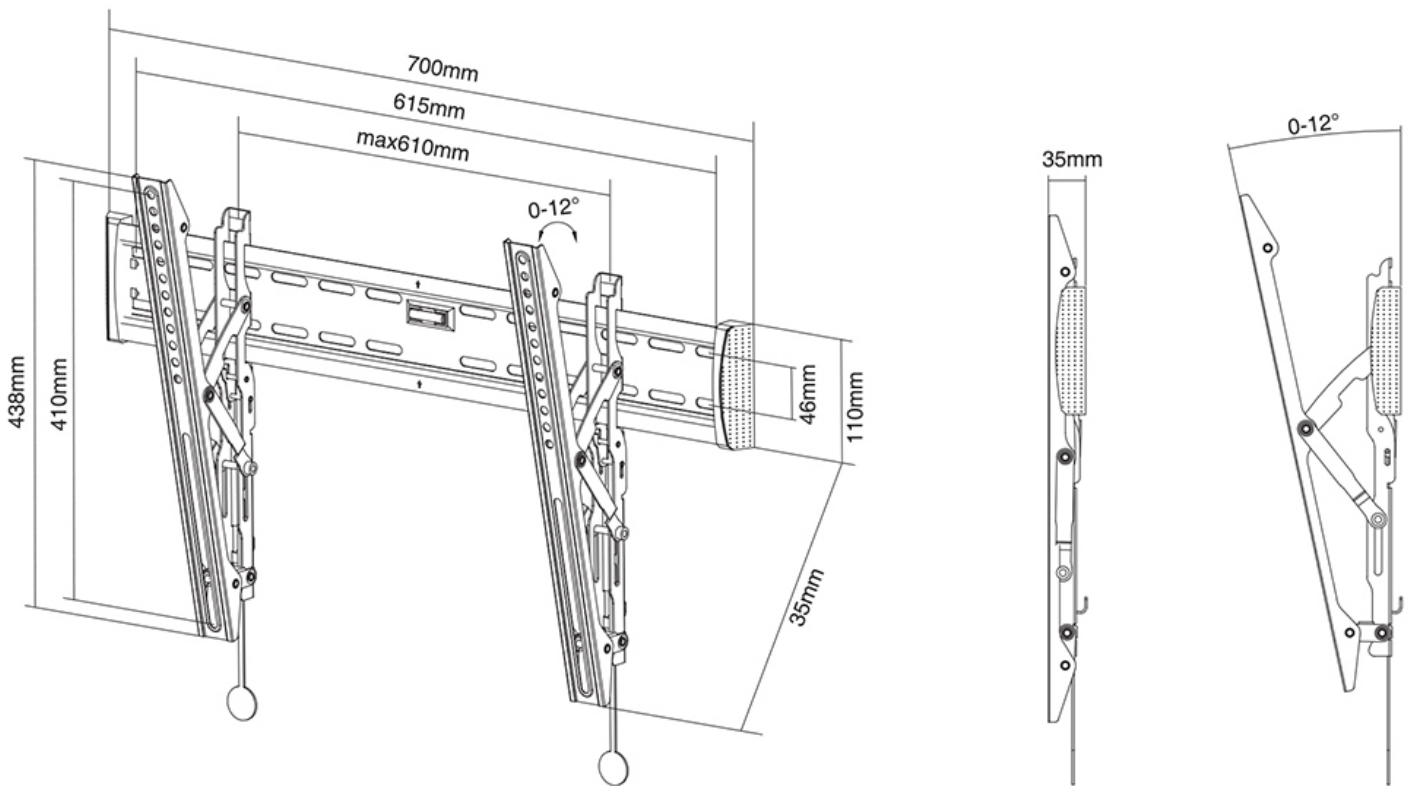

NM-W365BLACK

NEOMOUNTS SELECT TV WALL MOUNT

Neomounts