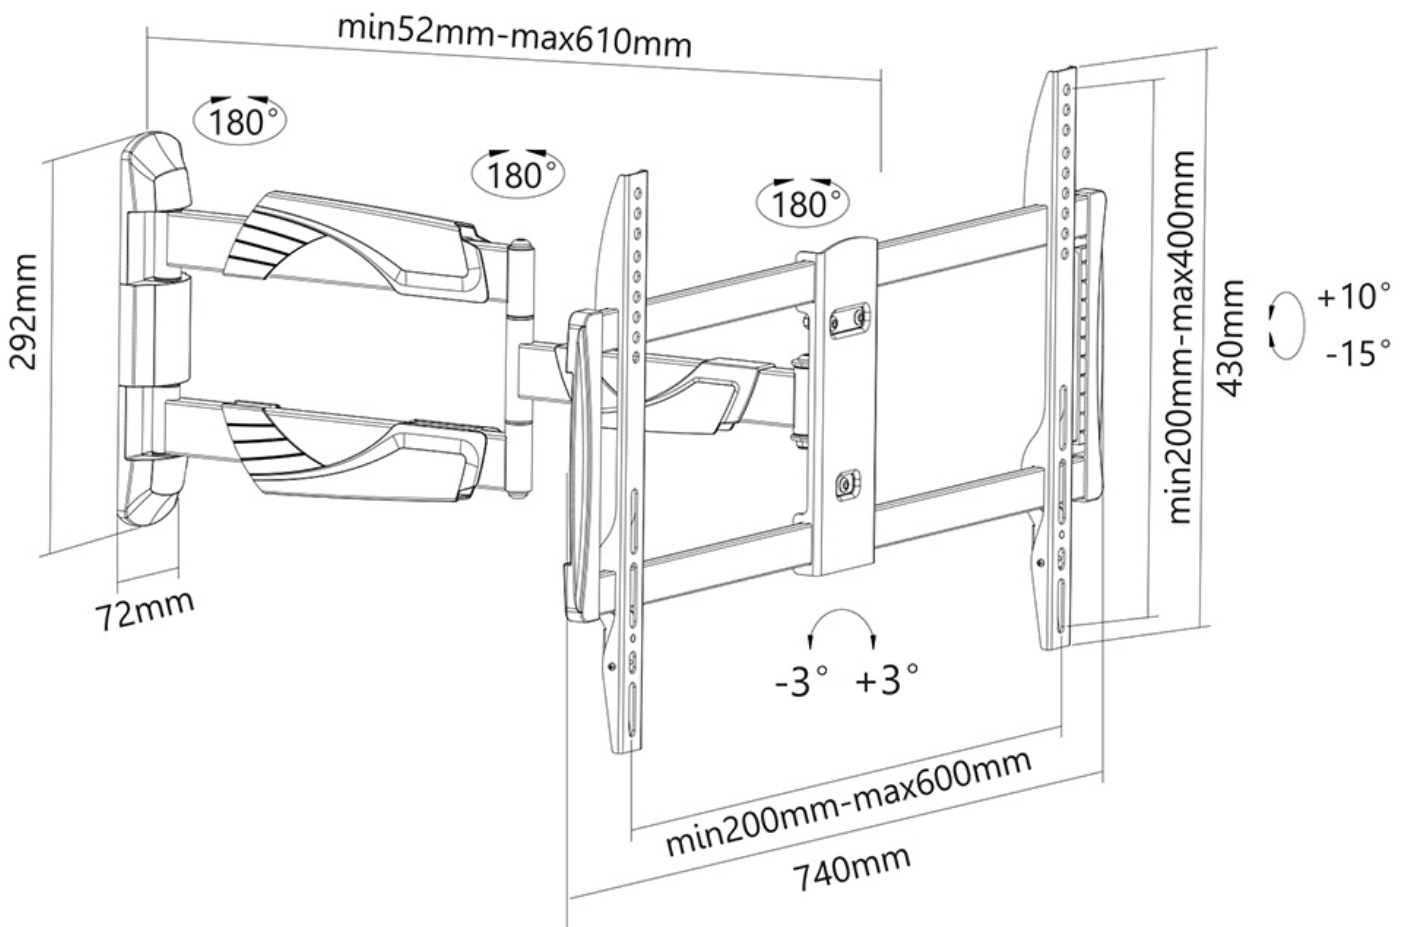

NM-W460WHITE

NEOMOUNTS SELECT TV WALL MOUNT

Neomounts