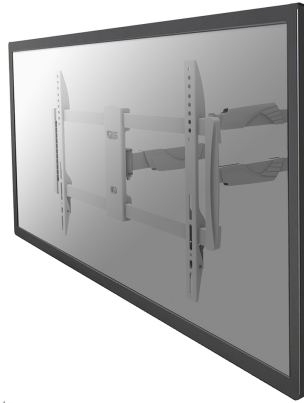

NM-W460WHITE

NEOMOUNTS SELECT TV WALL MOUNT

SPECIFICATIONS

GENERAL

Min. screen size*	32 inch
Max. screen size*	60 inch
Min. weight	0 kg (per screen)
Max. weight	30 kg (per screen)
Screens	1
VESA minimum	200x200 mm
VESA maximum	600x400 mm
Distance to wall	5-61 cm

Neomounts

Neomounts

Neomounts Select TV/Monitor Wall Mount (Full Motion) for 32"-60" Screen - White

The Neomounts Select wall mount, model NM-W460WHITE is a full swing tilt- and swivel wall mount for flat screens up to 60". This mount is a great choice when you want the ultimate viewing flexibility with your flat screen TV. Effortless pull the display out from the wall, position it in almost any direction, turn it around corners and then smoothly return it to the wall when finished.

Neomounts Selects' tilt (25°) and swivel (180°) technology allows the mount to change to any viewing angle to fully benefit from the capabilities of the flat screen. The mount is easily depth adjustable from 5 to 61 centimetres. An innovative cable management conceals and routes cables from mount to flat screen. Hide your cables to keep living room, bedroom or home cinema installation nice and tidy.

Neomounts Select NM-W460WHITE has three pivot points and is suitable for screens up to 60" (150 cm). The weight capacity of this product is 30 kg. The wall mount is suitable for screens that meet VESA hole pattern 200x200 to 600x400mm. Different hole patterns can be covered using Neomounts Select VESA adapter plates.