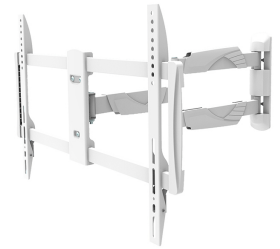

NM-W460WHITE

NEOMOUNTS SELECT TV WALL MOUNT

SPECIFICATIONS

GENERAL

Min. screen size*	32 inch
Max. screen size*	60 inch
Min. weight	0 kg (per screen)
Max. weight	30 kg (per screen)
Screens	1
VESA minimum	200x200 mm
VESA maximum	600x400 mm
Distance to wall	5-61 cm

Neomounts

Neomounts

Neomounts Select TV/Monitor Wall Mount (Full Motion) for 32"-60" Screen - White

The Neomounts Select wall mount, model NM-W460WHITE is a full swing tilt- and swivel wall mount for flat screens up to 60". This mount is a great choice when you want the ultimate viewing flexibility with your flat screen TV. Effortless pull the display out from the wall, position it in almost any direction, turn it around corners and then smoothly return it to the wall when finished.

Neomounts Selects' tilt (25°) and swivel (180°) technology allows the mount to change to any viewing angle to fully benefit from the capabilities of the flat screen. The mount is easily depth adjustable from 5 to 61 centimetres. An innovative cable management conceals and routes cables from mount to flat screen. Hide your cables to keep living room, bedroom or home cinema installation nice and tidy.

Neomounts Select NM-W460WHITE has three pivot points and is suitable for screens up to 60" (150 cm). The weight capacity of this product is 30 kg. The wall mount is suitable for screens that meet VESA hole pattern 200x200 to 600x400mm. Different hole patterns can be covered using Neomounts Select VESA adapter plates.