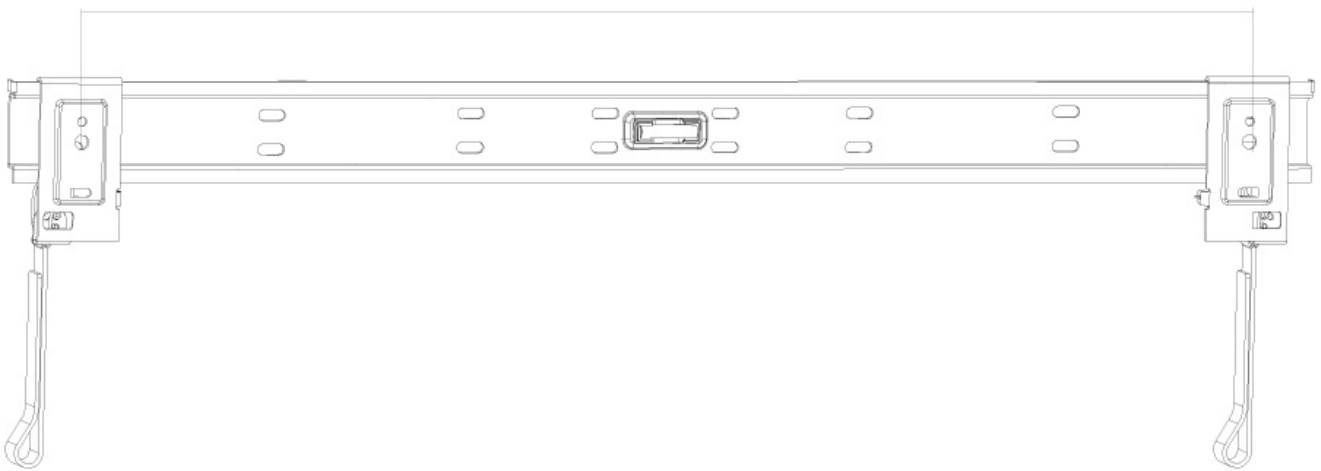

FUNCTIONALITY

Type	Fixed
Adjustment type	None

INFORMATION

Color	Black
Main material	Steel
Warranty	5 year
EAN code	8717371442569

*Please note: The inch sizes stated are just an indication, combined with the weight and VESA sizes. The maximum weight and VESA size are absolute restrictions for the products and should not be exceeded.

Neomounts

Neomounts

Neomounts PLASMA-W860 Fixed TV mount wall 32-60" - max 50 kg - VESA 200x200-600x600 - d 1,5-3 cm - black

The Neomounts wall mount, model PLASMA-W860 is a fixed wall mount for flat screens up to 60" (152 cm). This mount is a great choice when you want the ultimate viewing flexibility with your flat screen. Depth of this mount is 1,5 to 3 centimetres.

Neomounts PLASMA-W860 is suitable for screens up to 60" (152 cm). The weight capacity of this product is 50 kg each screen. The wall mount is suitable for screens that meet VESA hole pattern 200x200 to 600x600mm. Different hole patterns can be covered using Neomounts VESA adapter plates.

Create a clean design ambiance for your flat screen TV in the living room, bedroom or home cinema.

All installation material is included with the product.

PLASMA-W860

NEOMOUNTS PLASMA-W860 TV MOUNT WALL

min100mm - max600mm