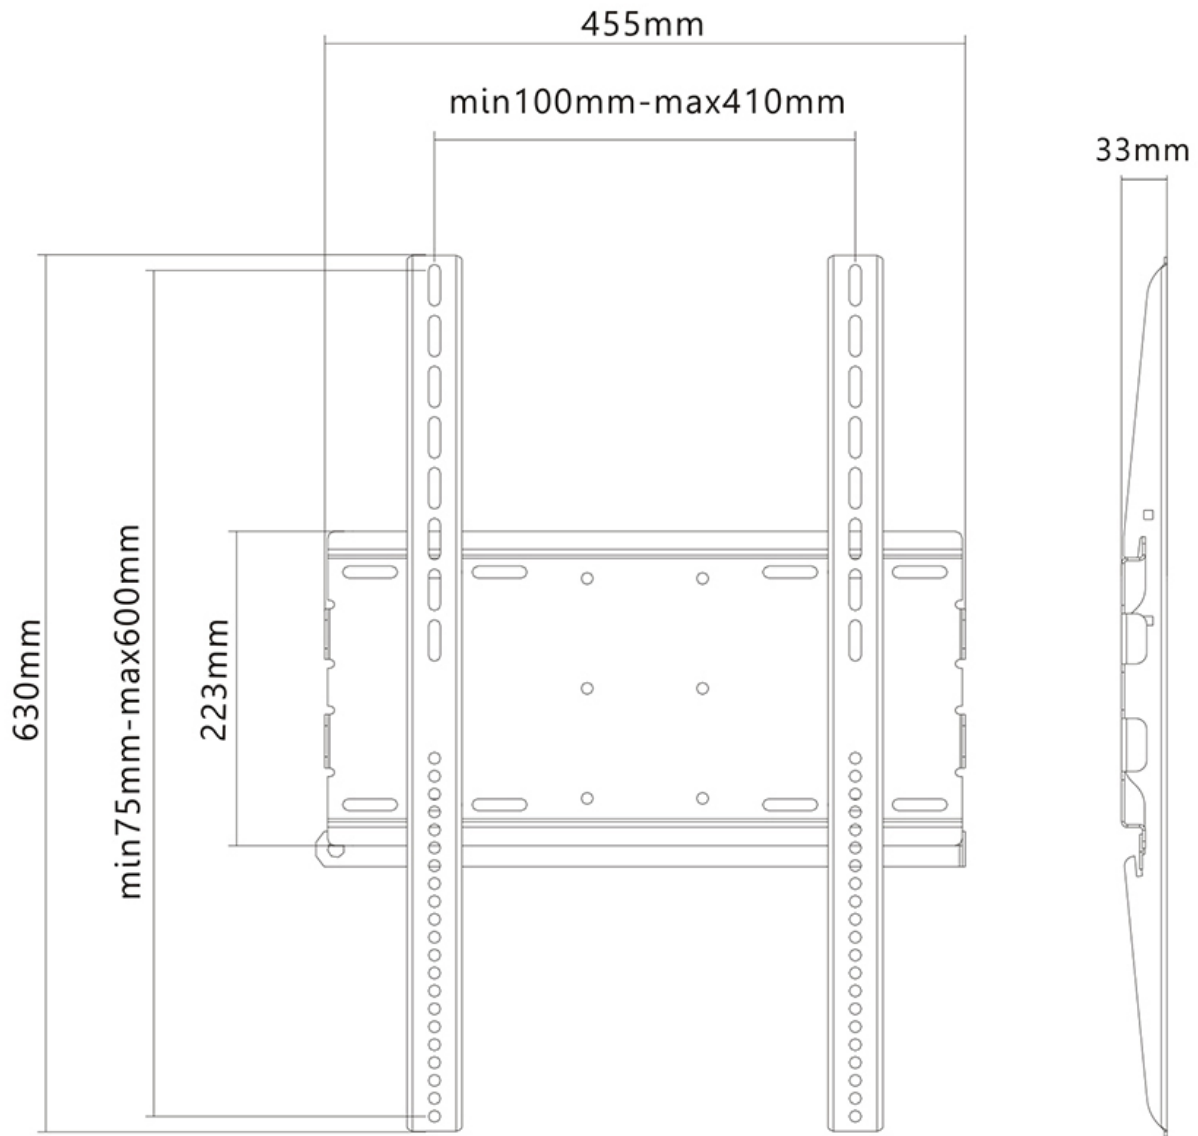

PLASMA-WP100

NEOMOUNTS BY NEWSTAR TV WALL MOUNT

Neomounts