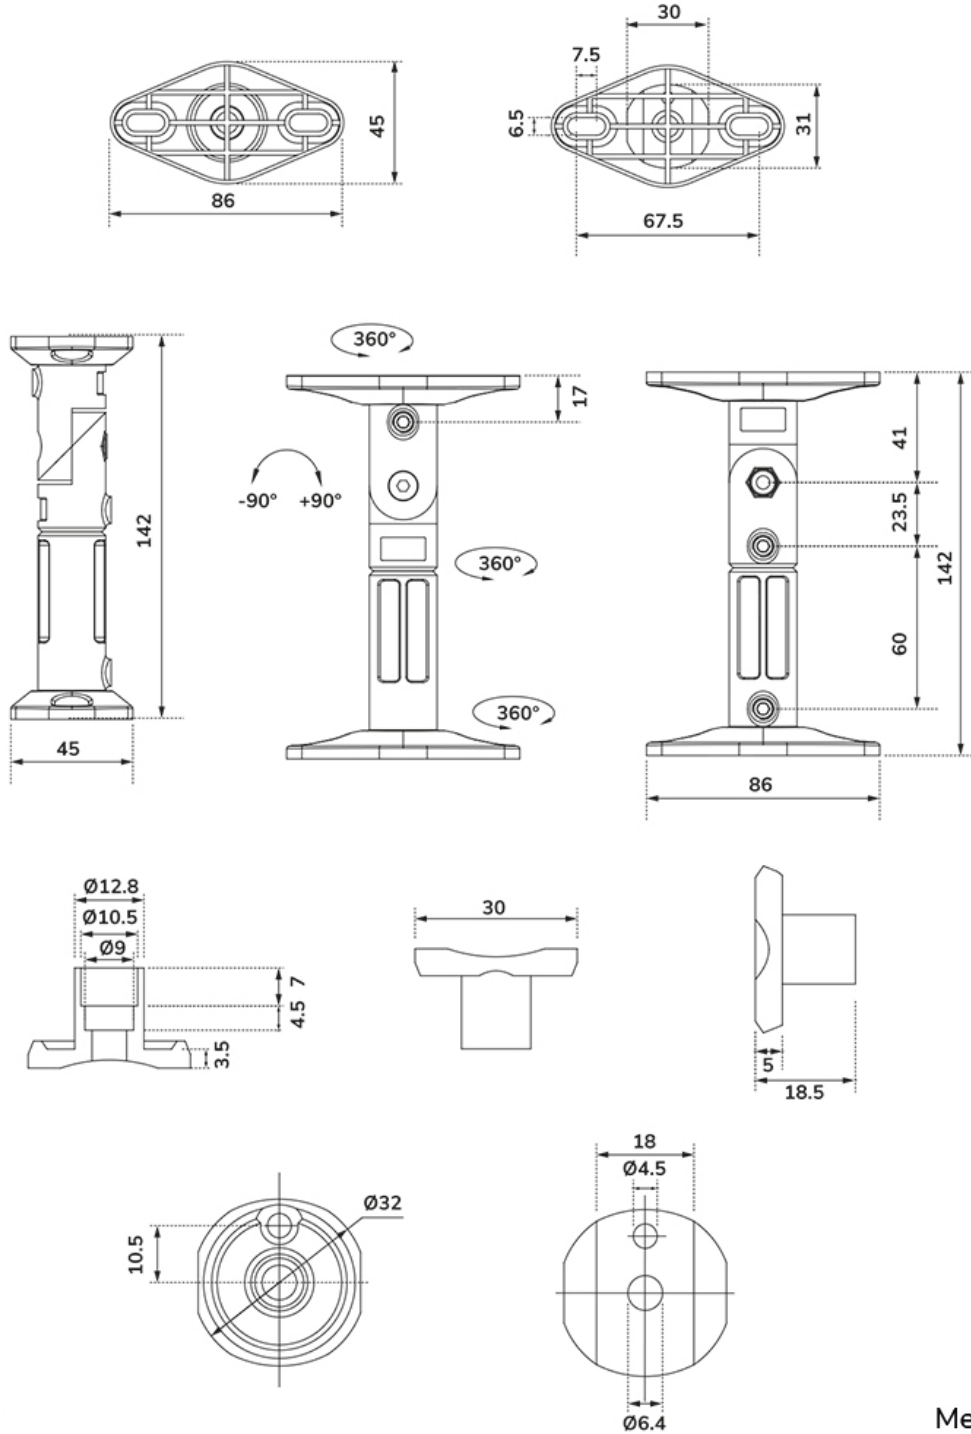

SPEAKER-W100

SPECIFICATIONS

GENERAL

Min. weight	0 kg (per screen)
Max. weight	3.5 kg (per screen)
Distance to wall	14 cm

FUNCTIONALITY

Type	Full motion Tilt Rotate Swivel
Width adjustment	8.6 cm
Tilt (degrees)	180°
Swivel (degrees)	180°
Rotate (degrees)	360°
Adjustment type	None

INFORMATION

Color	Black
Main material	Plastic
Warranty	5 year
EAN code	8717371441104

*Please note: The inch sizes stated are just an indication, combined with the weight and VESA sizes. The maximum weight and VESA size are absolute restrictions for the products and should not be exceeded.

Neomounts' tilt (180°), rotate (360°) and swivel (360°) technology allows the mount to change to any angle to fully benefit from the capabilities of the speaker. The mount is manually adjustable in height and depth.

SPEAKER-W100

NEOMOUNTS SPEAKER-W100 SPEAKER

Neomounts

Measuring unit: mm