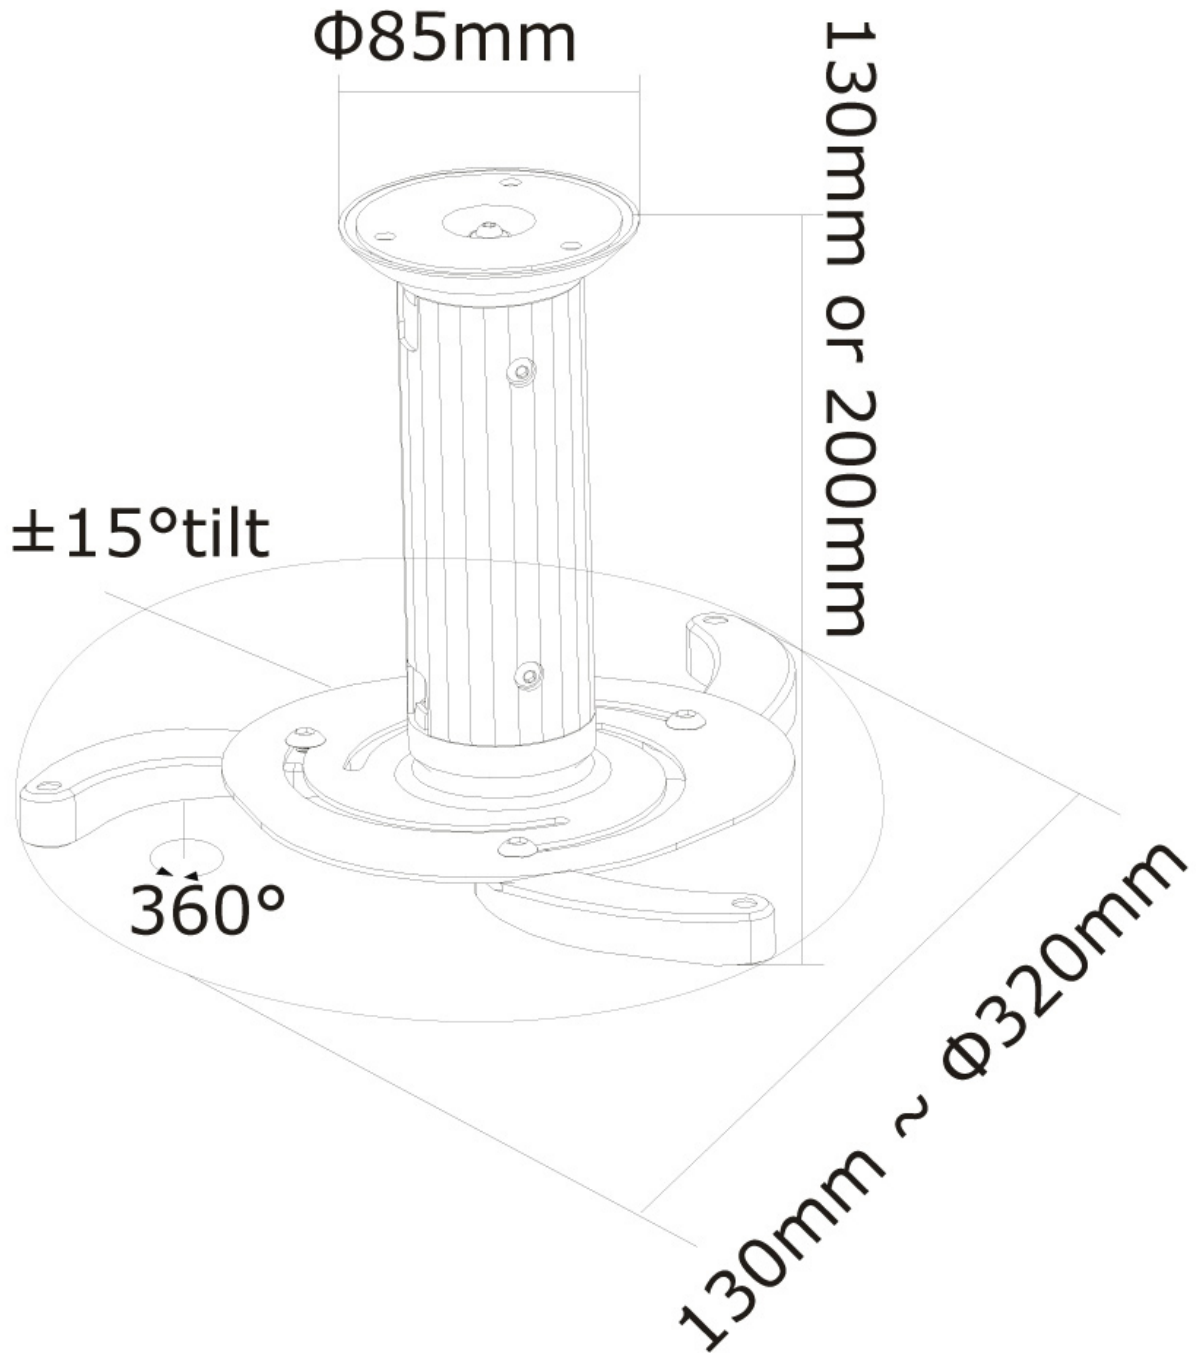

BEAMER-C80

NEOMOUNTS BEAMER-C80 BEAMER CEILING

Neomounts