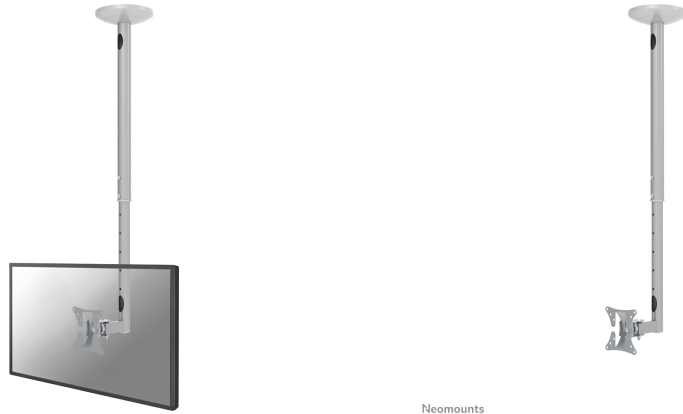

#### FUNCTIONALITY

Type	Full motion Tilt Swivel
Height adjustment	60-85 cm
Depth adjustment	13 cm
Tilt (degrees)	40°
Swivel (degrees)	180°
Adjustment type	Manual

### Neomounts FPMA-C050SILVER Monitor/TV mount ceiling 1 screen - 10-30" - max 20 kg - VESA 50x50-100x100 - h 60-85 cm - silver

The Neomounts ceiling mount, model FPMA-C050SILVER is a tilt- and swivel ceiling mount for flat screens up to 30". This mount is a great choice for space saving placement or when wall mounting and floor placement is not an option.

Neomounts versatile tilt (40°) and swivel (180°) technology allows the mount to change to any viewing angle to fully benefit from the capabilities of the flat screen. The support is easily height adjustable from 50 to 85 centimetres. An innovative cable management conceals and routes cables from ceiling to TV. Hide your cables in the column to keep it nice and tidy.

Neomounts FPMA-C050SILVER has two pivot points and is suitable for screens up to 30" (76 cm). The weight capacity of this product is 20 kg. The ceiling mount is suitable for screens that meet VESA hole pattern 50x50 or 100x100mm. Different hole patterns can be covered using Neomounts VESA adapter plates.