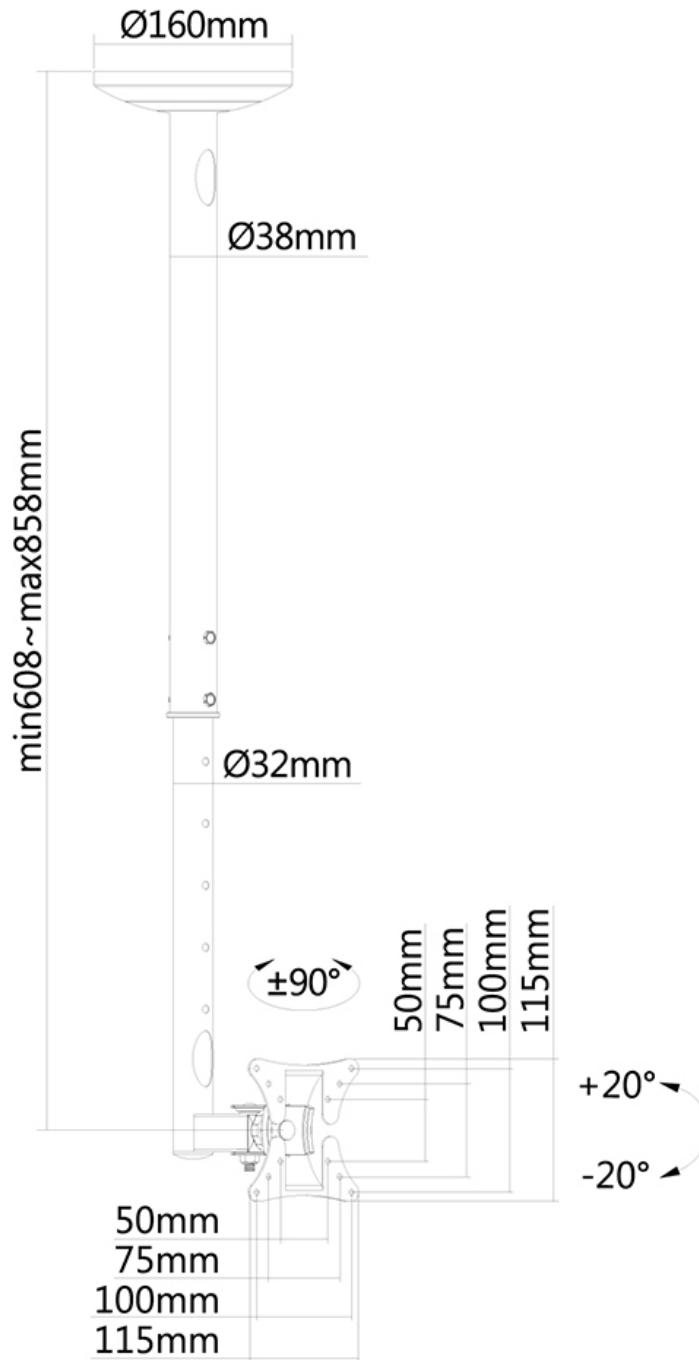

FPMA-C050SILVER

NEOMOUNTS FPMA-C050SILVER MONITOR/TV

Neomounts