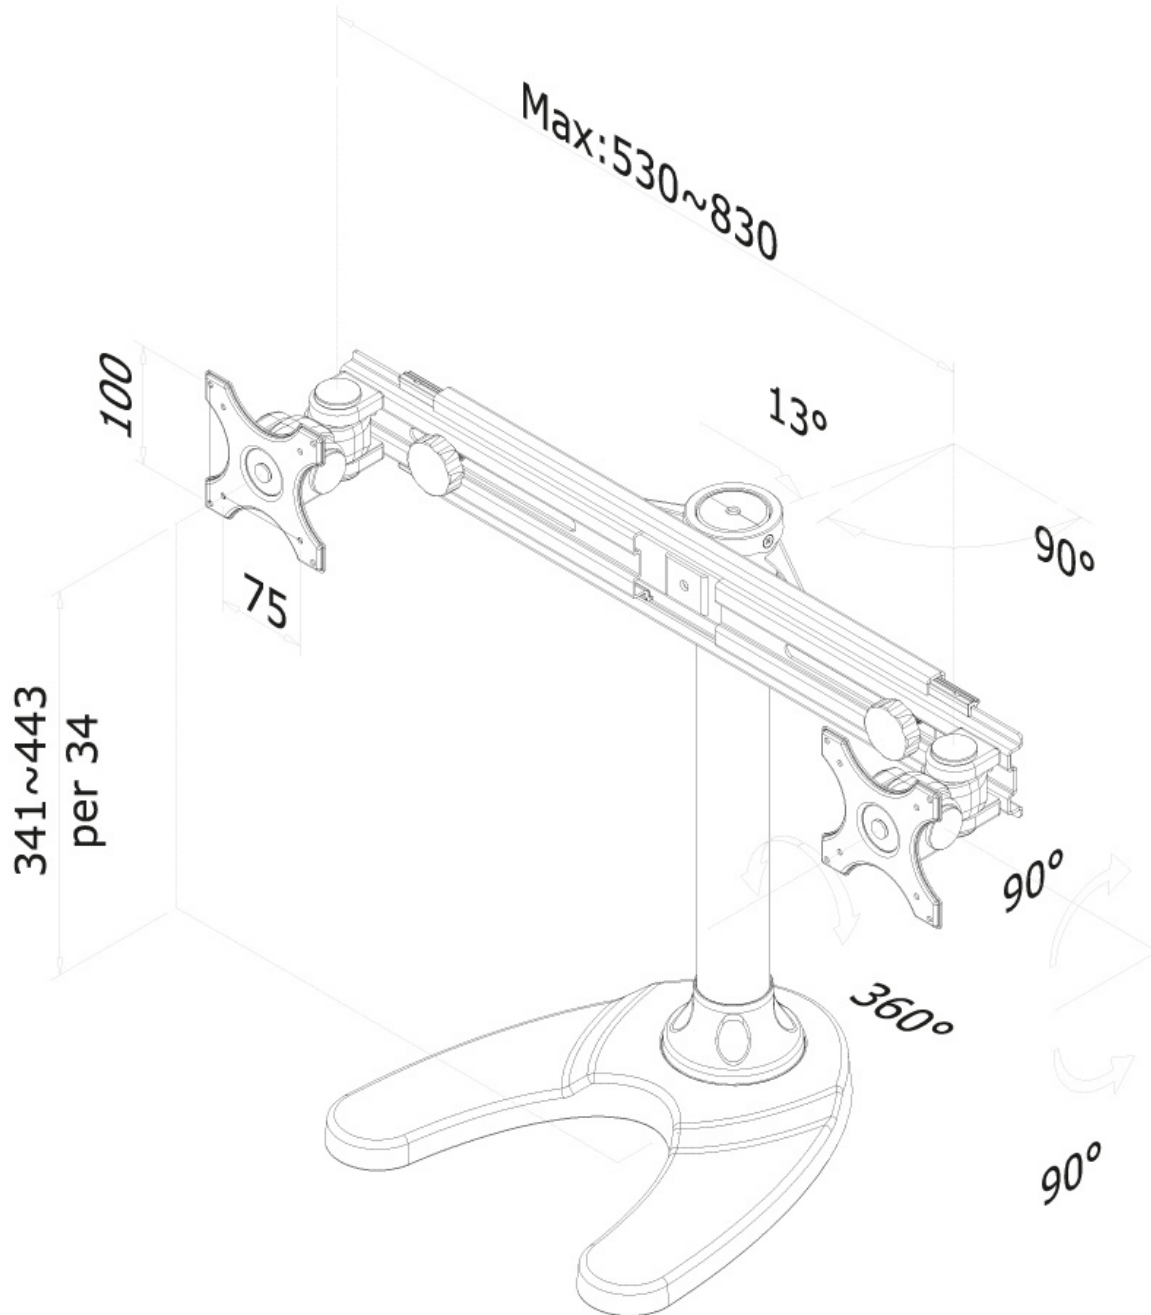

FPMA-D700DD

NEOMOUNTS FPMA-D700DD MONITOR STAND

Neomounts

Measuring unit: mm