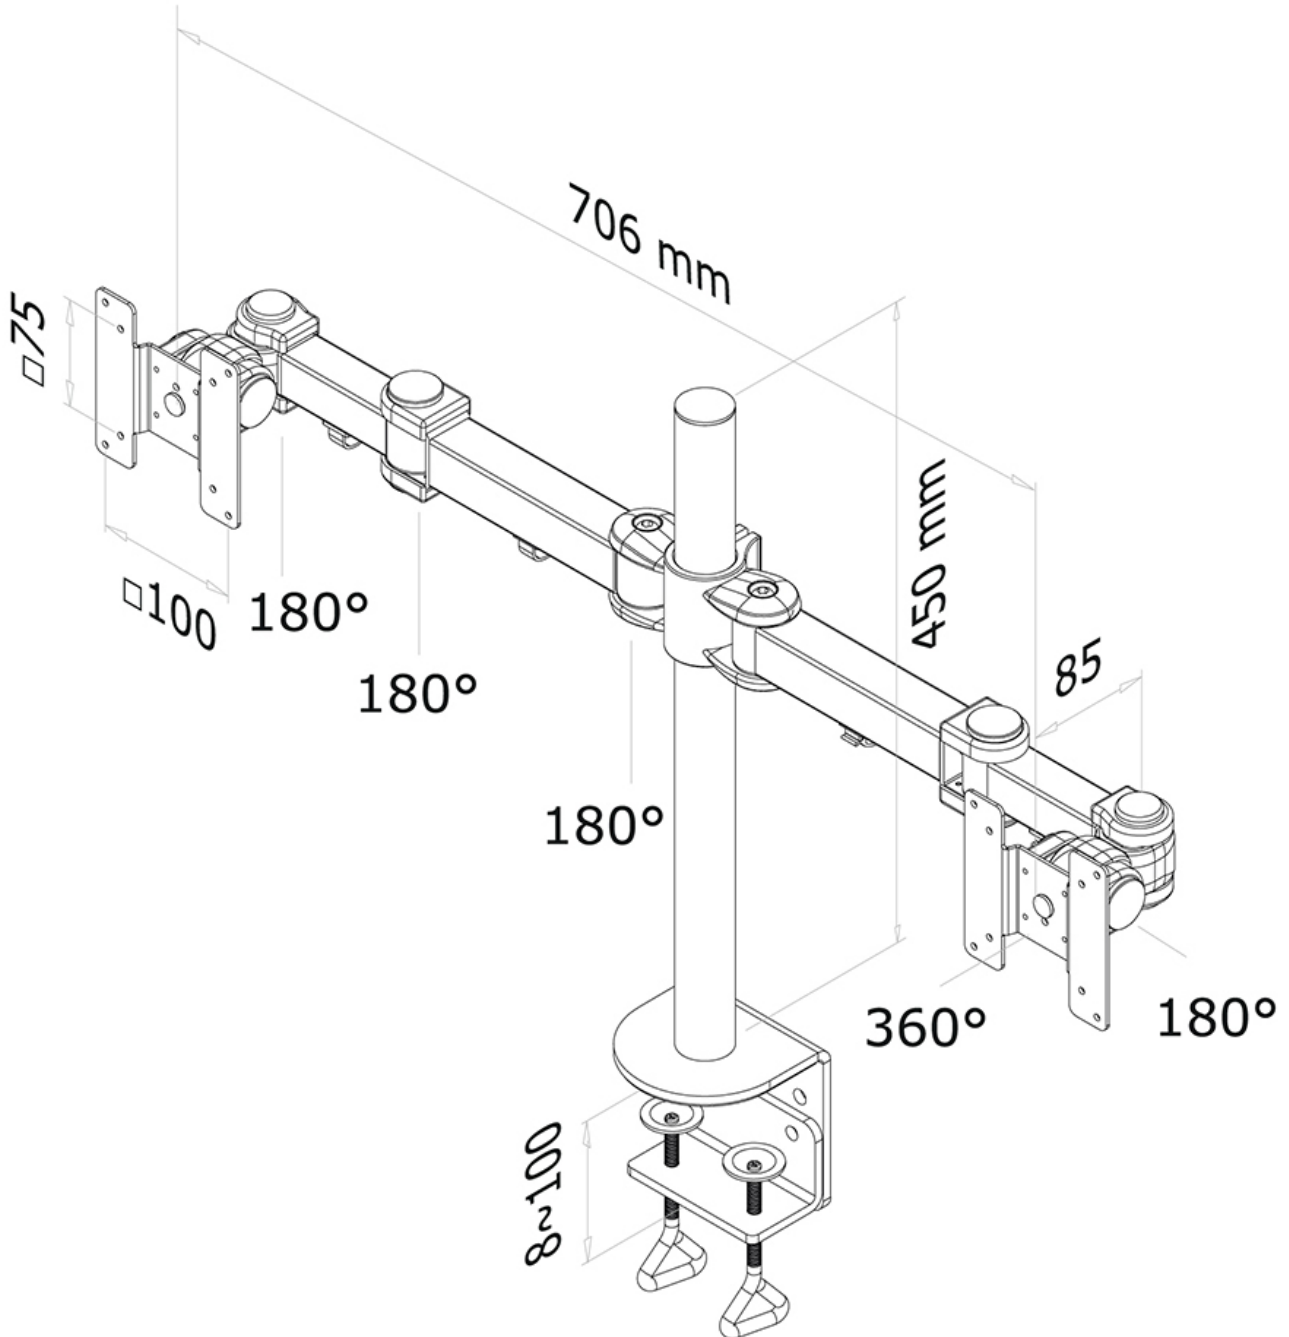

FPMA-D960D

NEOMOUNTS DESK MONITOR ARM

Neomounts