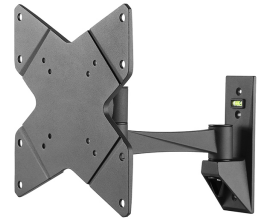

Neomounts

Neomounts FPMA-W825 Full motion Monitor/TV mount wall - 10-40" - max 20 kg - VESA 75x75-200x200 - d 9-26 cm - black

The Neomounts wall mount, model FPMA-W825 is a tilt-, swivel and rotatable wall mount for flat screens up to 40" (102 cm). This mount is a great choice when you want the ultimate viewing flexibility with your flat screen. Effortless pull the display out from the wall, position it in almost any direction, turn it around corners and then smoothly return it to the wall when finished.

Neomounts' tilt (30°), rotate (360°) and swivel (180°) technology allows the mount to change to any viewing angle to fully benefit from the capabilities of the flat screen. The mount is easily depth adjustable from 9 to 26 centimetres. Cable management conceals and routes cables from mount to flat screen. Hide your cables to keep living room, bedroom or home cinema installation nice and tidy.

Neomounts FPMA-W825 has two pivot points and is suitable for screens up to 40" (102 cm). The weight capacity of this product is 20 kg each screen. The wall mount is suitable for screens that meet VESA hole pattern 75x75 to 200x200mm. Different hole patterns can be covered using Neomounts VESA adapter plates.

Create a clean design ambiance for your flat screen TV in the living room, bedroom or home cinema.

All installation material is included with the product.