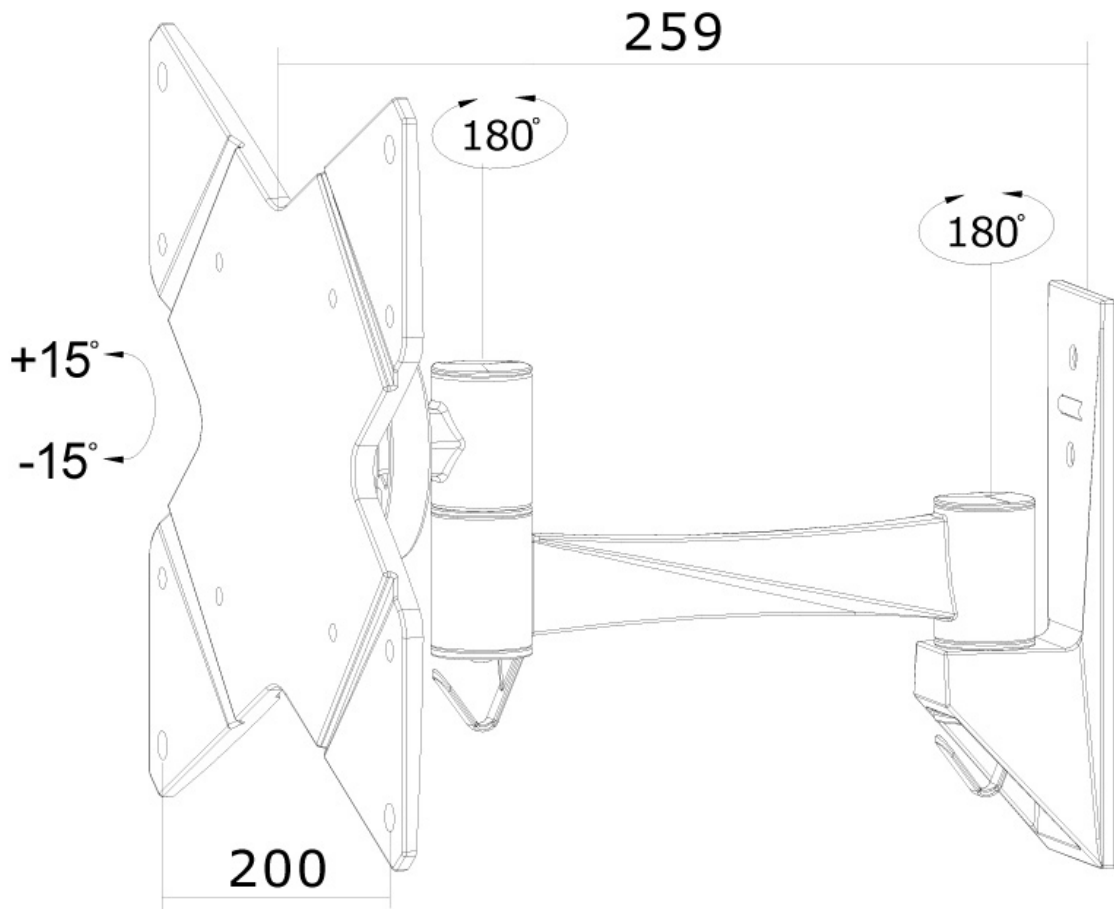

FPMA-W825

NEOMOUNTS FPMA-W825 MONITOR/TV MOUNT

Neomounts

Measuring unit: mm