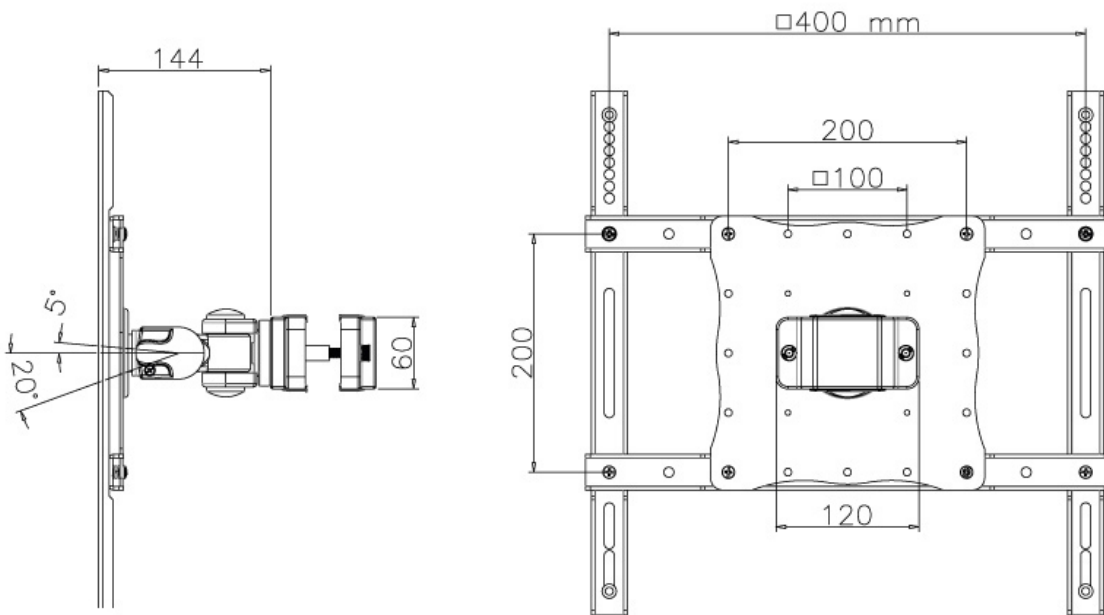

FPMA-WP440BLACK NEOMOUNTS FPMA-WP440BLACK TV POLE

Neomounts

Measuring unit: mm