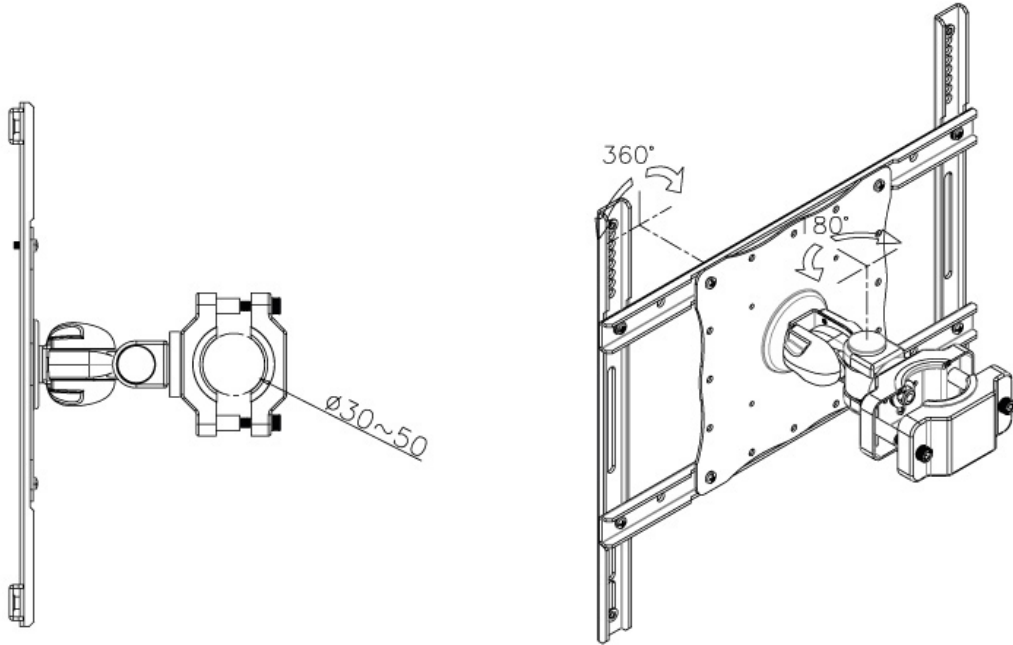

FPMA-WP440BLACK NEOMOUNTS FPMA-WP440BLACK TV POLE

Neomounts

Measuring unit: mm