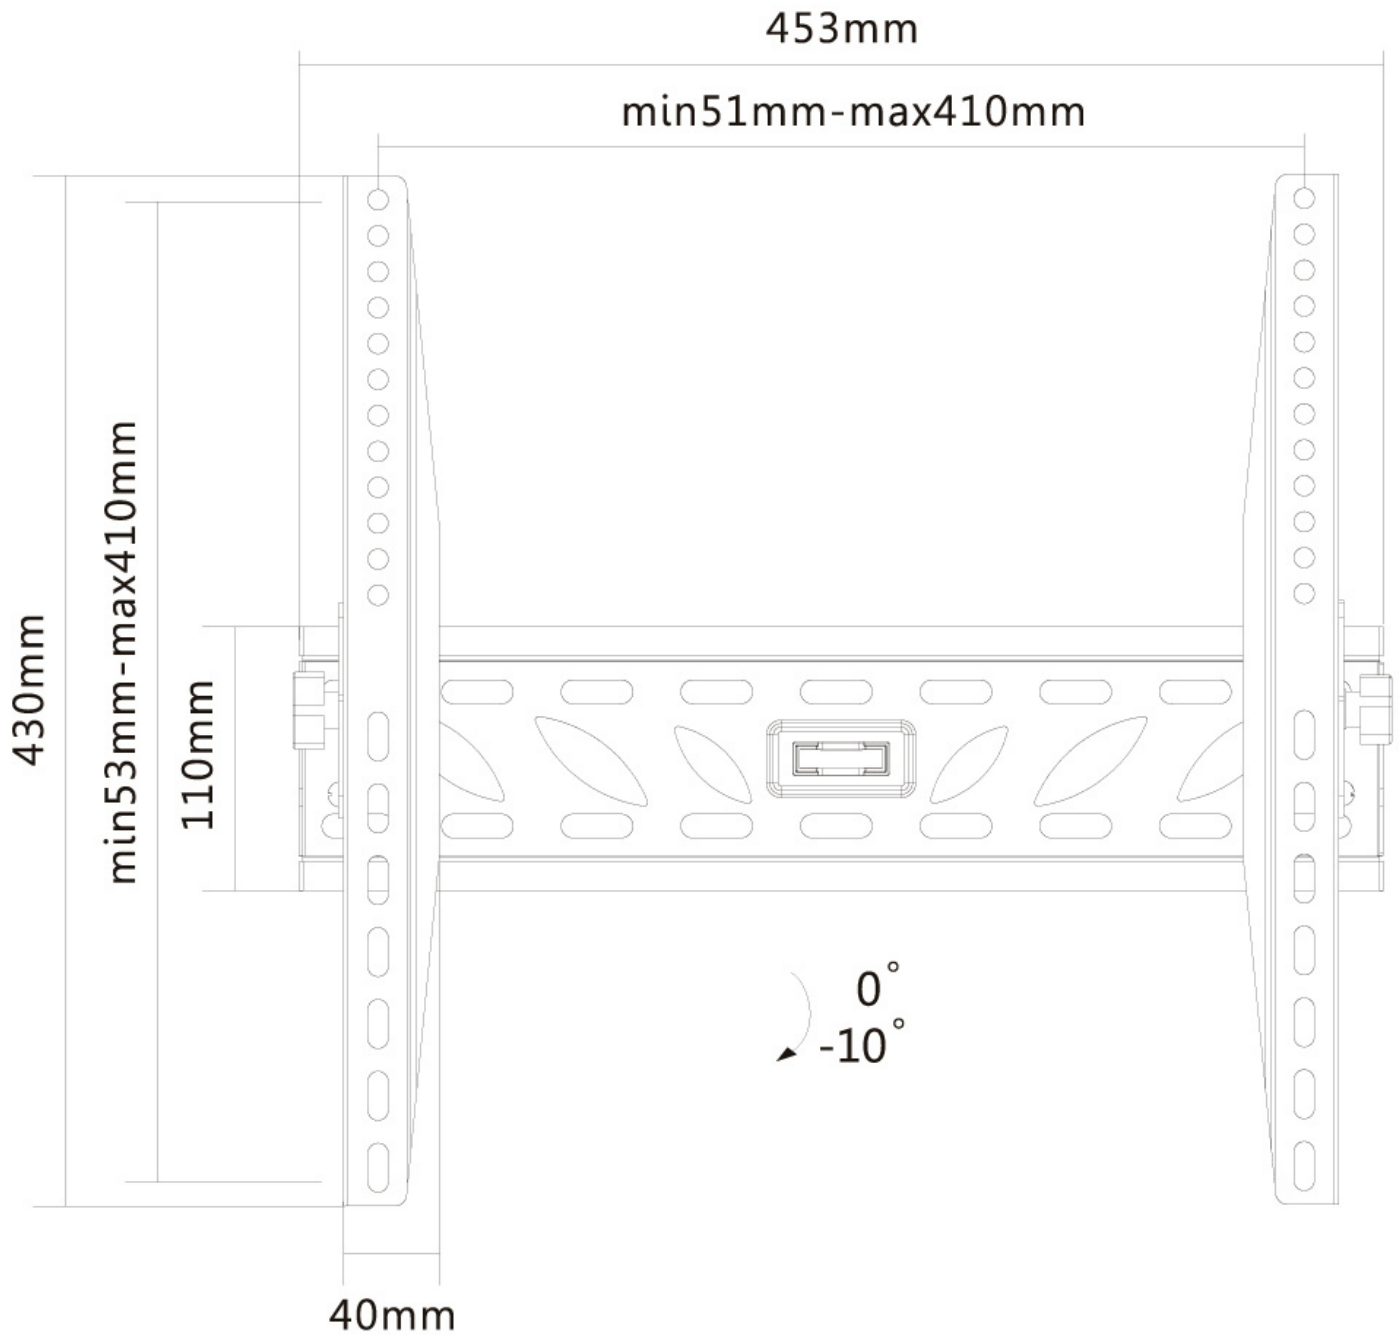

LED-W240

NEOMOUNTS BY NEWSTAR TV WALL MOUNT

Neomounts