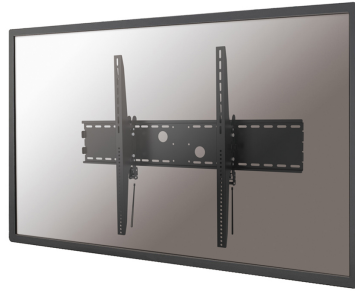

LFD-W2000

NEOMOUNTS LFD-W2000 TV MOUNT WALL

SPECIFICATIONS

GENERAL

Min. screen size*	60 inch
Max. screen size*	100 inch
Max. weight	125 kg (per screen)
Screens	1
VESA minimum	200x200 mm
VESA maximum	1000x800 mm
Distance to wall	13 cm

FUNCTIONALITY

Type	Tilt
Tilt (degrees)	30°
Adjustment type	None

INFORMATION

Color	Black
Main material	Steel
Warranty	5 year
EAN code	8717371445430

*Please note: The inch sizes stated are just an indication, combined with the weight and VESA sizes. The maximum weight and VESA size are absolute restrictions for the products and should not be exceeded.

Neomounts

Neomounts

Neomounts LFD-W2000 Tiltable TV mount wall - 60-100" - max 125 kg - VESA 200x200-1000x800 - d 13 cm - black

The Neomounts wall mount, model LFD-W2000 is a tiltable wall mount for flat screens up to 100" (254 cm). This mount is a great choice when you want the ultimate viewing flexibility with your flat screen. Depth of this mount is 13 centimetres.

Neomounts' tilt (-15°|+15°) technology allows the mount to change to any viewing angle to fully benefit from the capabilities of the flat screen.

Neomounts LFD-W2000 is suitable for screens up to 100" (254 cm). The weight capacity of this product is 125 kg. The wall mount is suitable for screens that meet VESA hole pattern 200x200 to 1000x800mm.