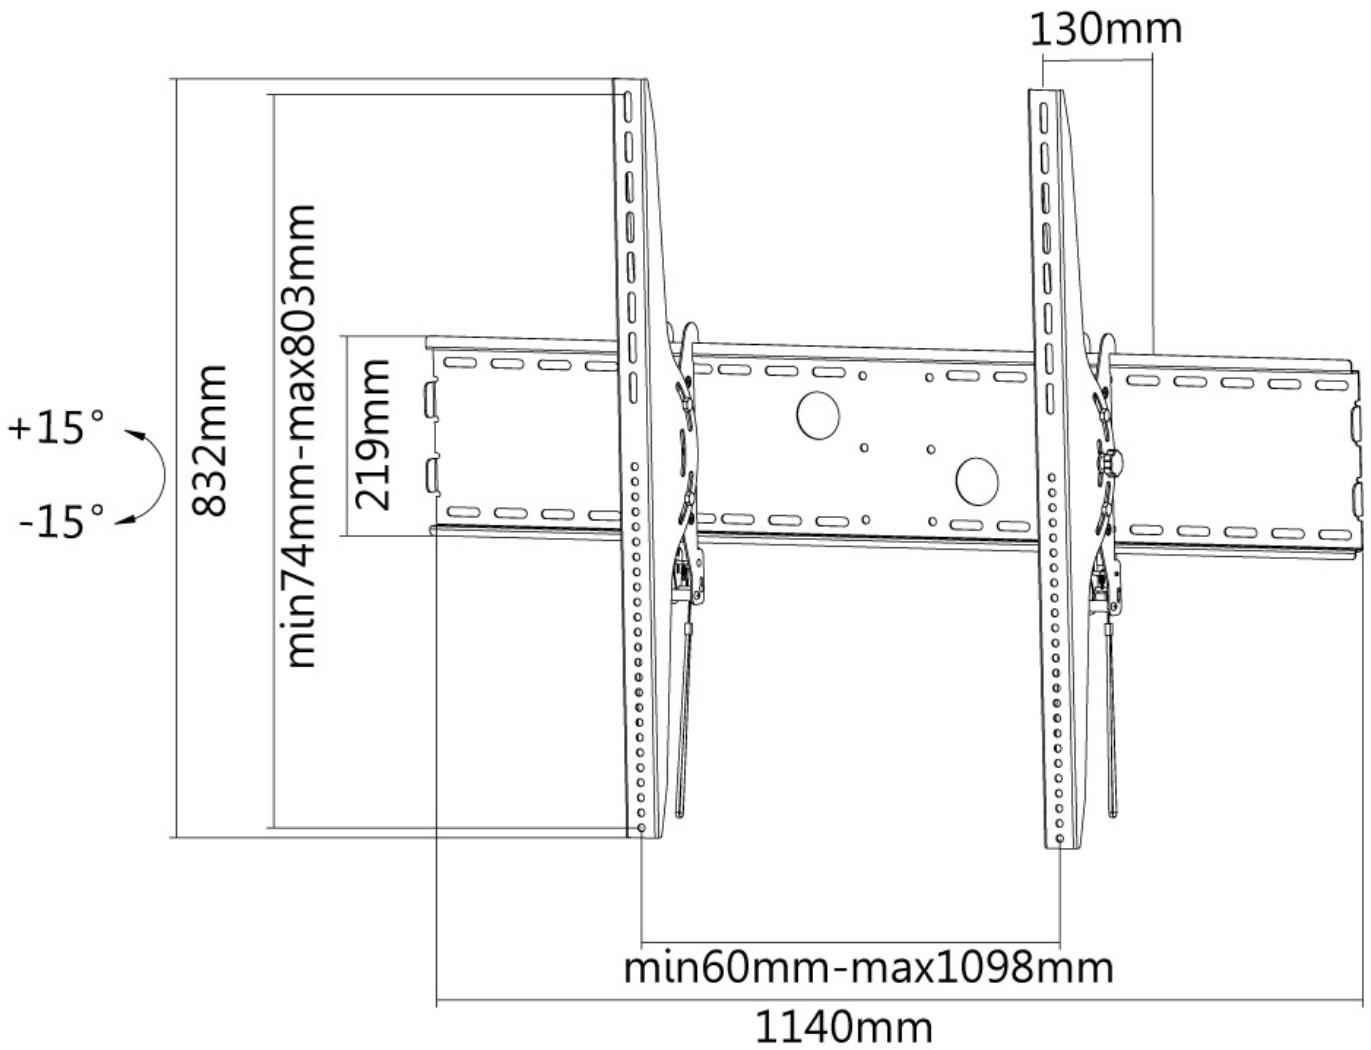

LFD-W2000

NEOMOUNTS LFD-W2000 TV MOUNT WALL

Neomounts