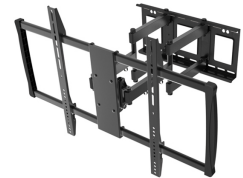

FUNCTIONALITY

Type	Tilt Swivel Full motion
Tilt (degrees)	20°
Swivel (degrees)	90°
Adjustment type	None

INFORMATION

Color	Black
Main material	Steel
Warranty	5 year
EAN code	8717371445447

*Please note: The inch sizes stated are just an indication, combined with the weight and VESA sizes. The maximum weight and VESA size are absolute restrictions for the products and should not be exceeded.

Neomounts

Neomounts

Neomounts TV/Monitor Wall Mount (Full Motion) for 60"-100" Screen - Black

The Neomounts wall mount, LFD-W8000 is a full swing tilt- and swivel wall mount for flat screens up to 100" (254 cm). This mount is a great choice when you want the ultimate viewing flexibility with your flat screen TV. Effortless pull the display out from the wall, position it in almost any direction, turn it around corners and then smoothly return it to the wall when finished.

Neomounts' tilt (-15°|+5°) and swivel (-45°|+45°) technology allows the mount to change to any viewing angle to fully benefit from the capabilities of the flat screen. The mount is easily depth adjustable from 7 to 62.5 centimetres. A cable management conceals and routes cables from mount to flat screen. Hide your cables to keep living room, bedroom or home cinema installation nice and tidy.

Neomounts LFD-W8000 has three pivot points and is suitable for screens up to 100" (254 cm). The weight capacity of this product is 80 kg each screen. The wall mount is suitable for screens that meet VESA hole pattern 200x200 to 900x600mm.