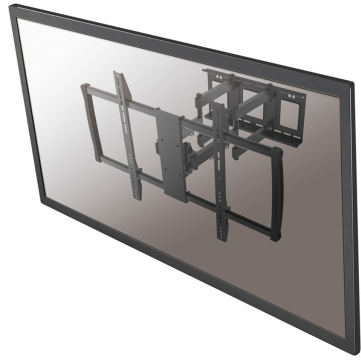

LFD-W8000

NEOMOUNTS TV WALL MOUNT

SPECIFICATIONS

GENERAL

Min. screen size*	60 inch
Max. screen size*	100 inch
Max. weight	80 kg (per screen)
Screens	1
VESA minimum	200x200 mm
VESA maximum	900x600 mm
Distance to wall	7-62,5 cm

Neomounts

Neomounts

Neomounts TV/Monitor Wall Mount (Full Motion) for 60"-100" Screen - Black

The Neomounts wall mount, LFD-W8000 is a full swing tilt- and swivel wall mount for flat screens up to 100" (254 cm). This mount is a great choice when you want the ultimate viewing flexibility with your flat screen TV. Effortless pull the display out from the wall, position it in almost any direction, turn it around corners and then smoothly return it to the wall when finished.

Neomounts' tilt (-15°|+5°) and swivel (-45°|+45°) technology allows the mount to change to any viewing angle to fully benefit from the capabilities of the flat screen. The mount is easily depth adjustable from 7 to 62.5 centimetres. A cable management conceals and routes cables from mount to flat screen. Hide your cables to keep living room, bedroom or home cinema installation nice and tidy.

Neomounts LFD-W8000 has three pivot points and is suitable for screens up to 100" (254 cm). The weight capacity of this product is 80 kg each screen. The wall mount is suitable for screens that meet VESA hole pattern 200x200 to 900x600mm.