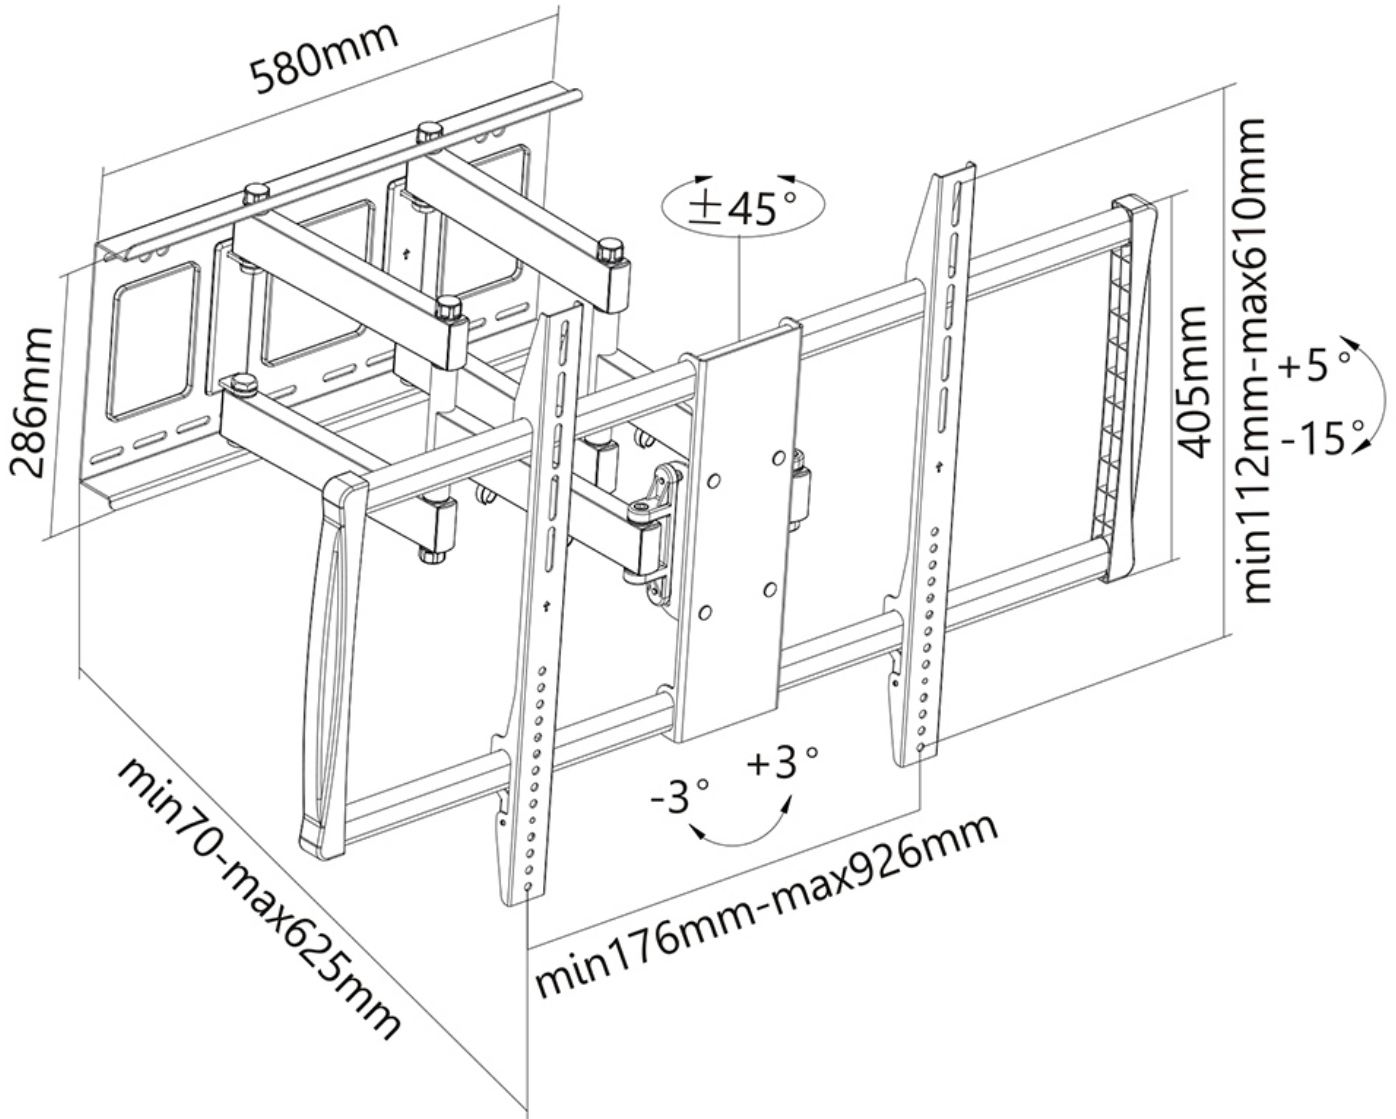

LFD-W8000

NEOMOUNTS TV WALL MOUNT

Neomounts