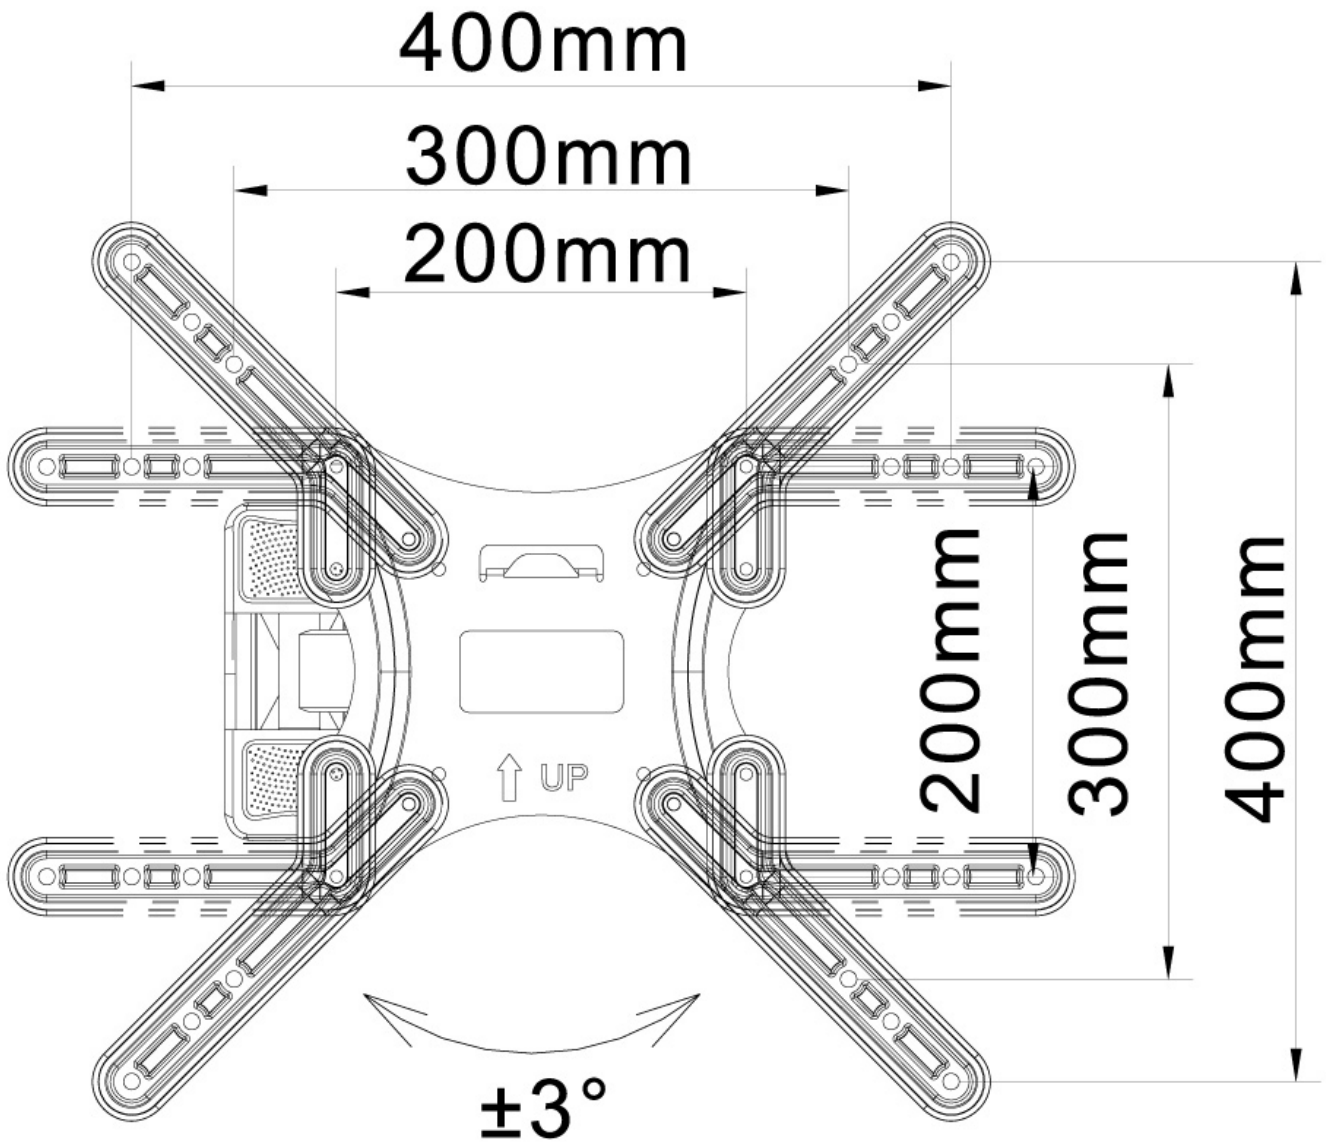

NM-W325BLACK

NEOMOUNTS SELECT TV WALL MOUNT

Neomounts