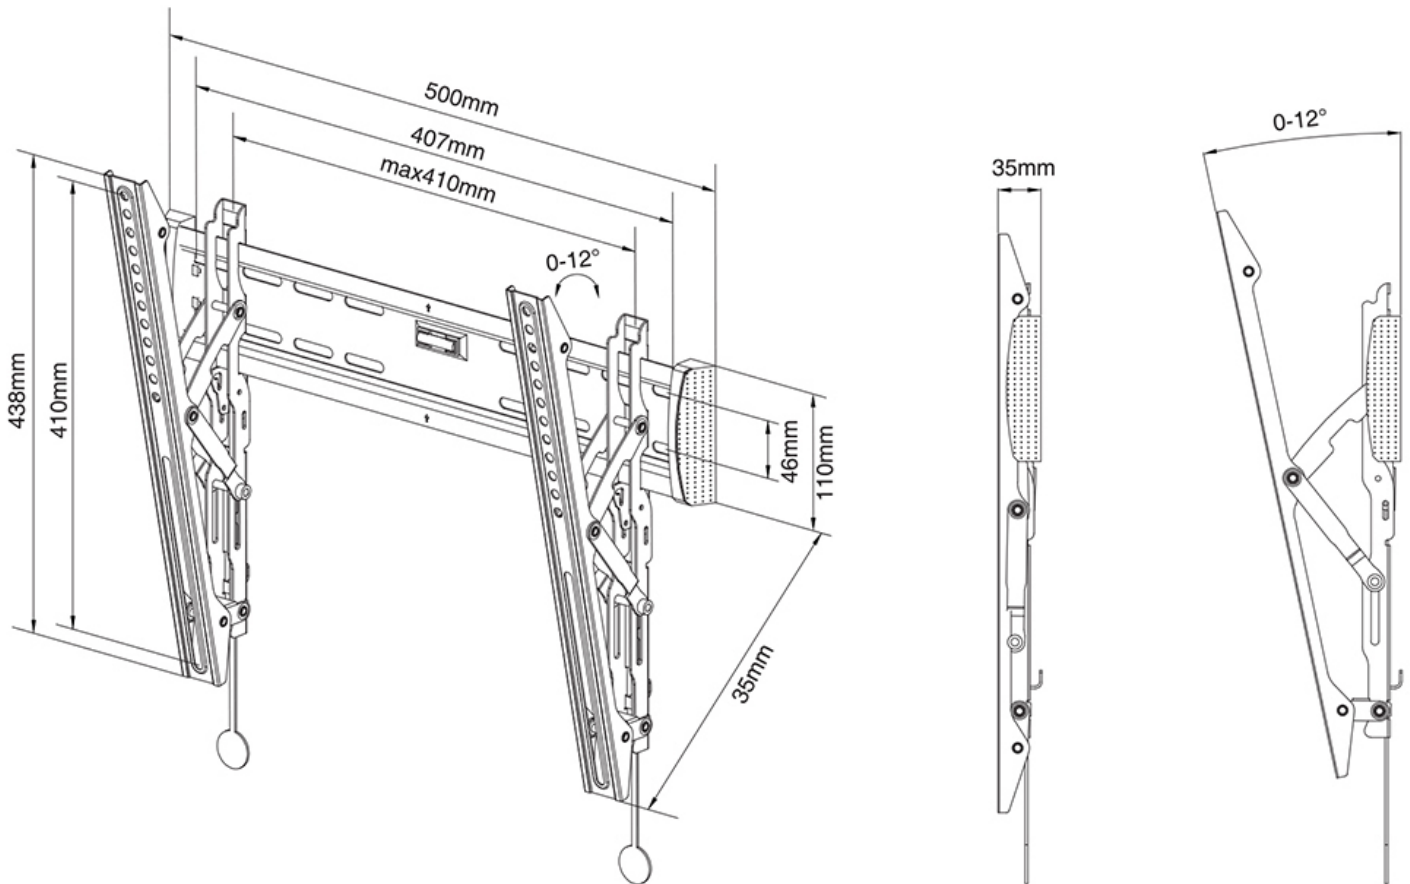

NM-W345BLACK

NEOMOUNTS NM-W345BLACK TV MOUNT

Neomounts