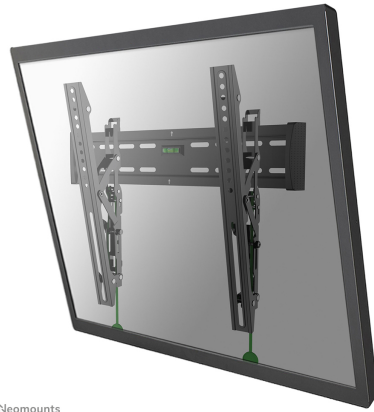

NM-W345BLACK

NEOMOUNTS NM-W345BLACK TV MOUNT

SPECIFICATIONS

GENERAL

Min. screen size*	32 inch
Max. screen size*	55 inch
Max. weight	25 kg (per screen)
Screens	1
VESA minimum	100x100 mm
VESA maximum	400x400 mm
Distance to wall	3,5 cm

Neomounts

Neomounts

Neomounts NM-W345BLACK Tiltable TV mount wall - 32-55" - max 25 kg - VESA 100x100-400x400 - d 3,5 cm - black

The Neomounts wall mount, model NM-W345BLACK is a tiltable wall mount for flat screens up to 55". This mount is a great choice when you want the ultimate viewing flexibility with your flat screen.

Neomounts' tilt (12°) technology allows the mount to change to a viewing angle to fully benefit from the capabilities of the flat screen. Ideal for flat screens that are mounted higher on the wall. The depth of this mount is 3,5 centimetres.

Neomounts NM-W345BLACK is suitable for screens up to 55" (140 cm). The weight capacity of this product is 25 kg. The wall mount is suitable for screens that meet VESA hole pattern 100x100 to 400x400 mm.