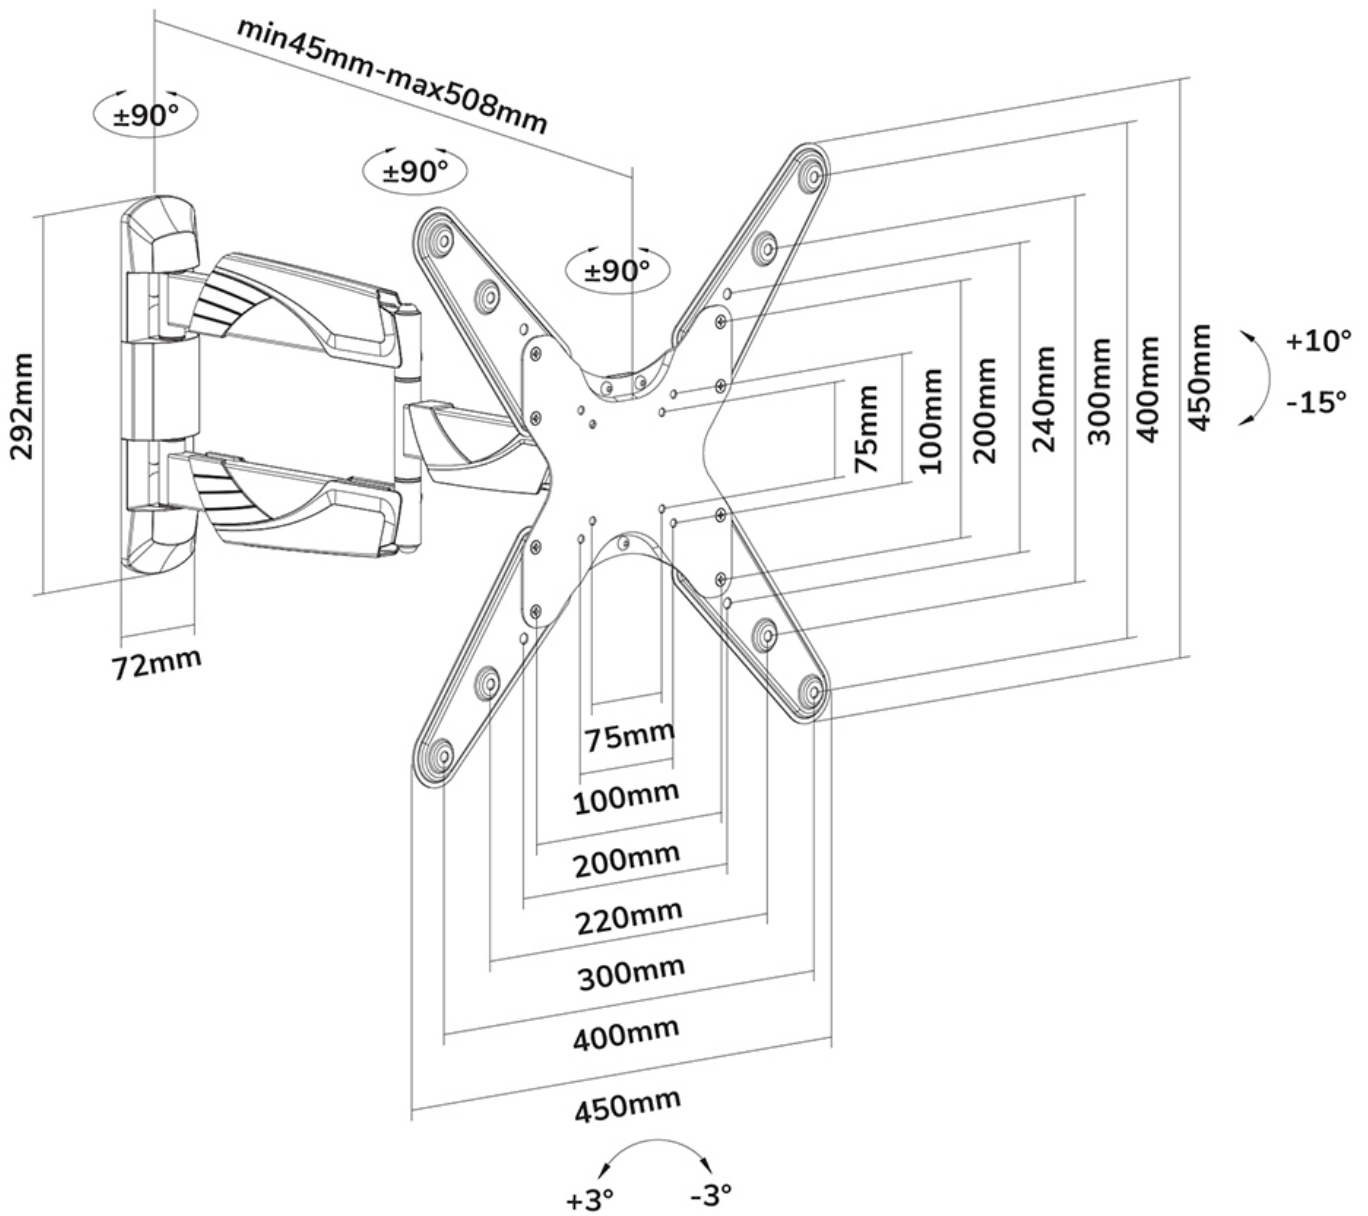

NM-W440WHITE

NEOMOUNTS TV WALL MOUNT

Neomounts