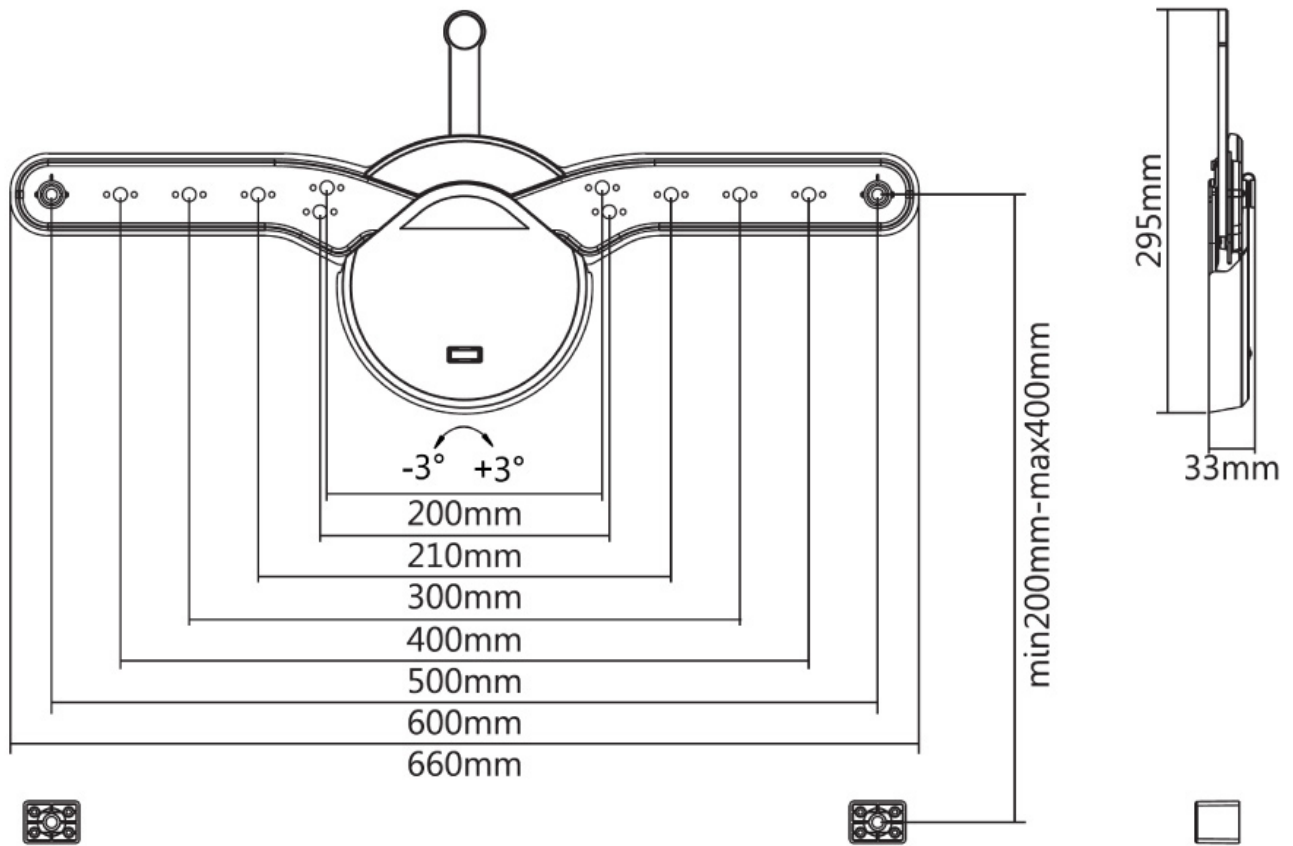

OLED-W600BLACK

NEOMOUNTS OLED-W600BLACK TV MOUNT

Neomounts