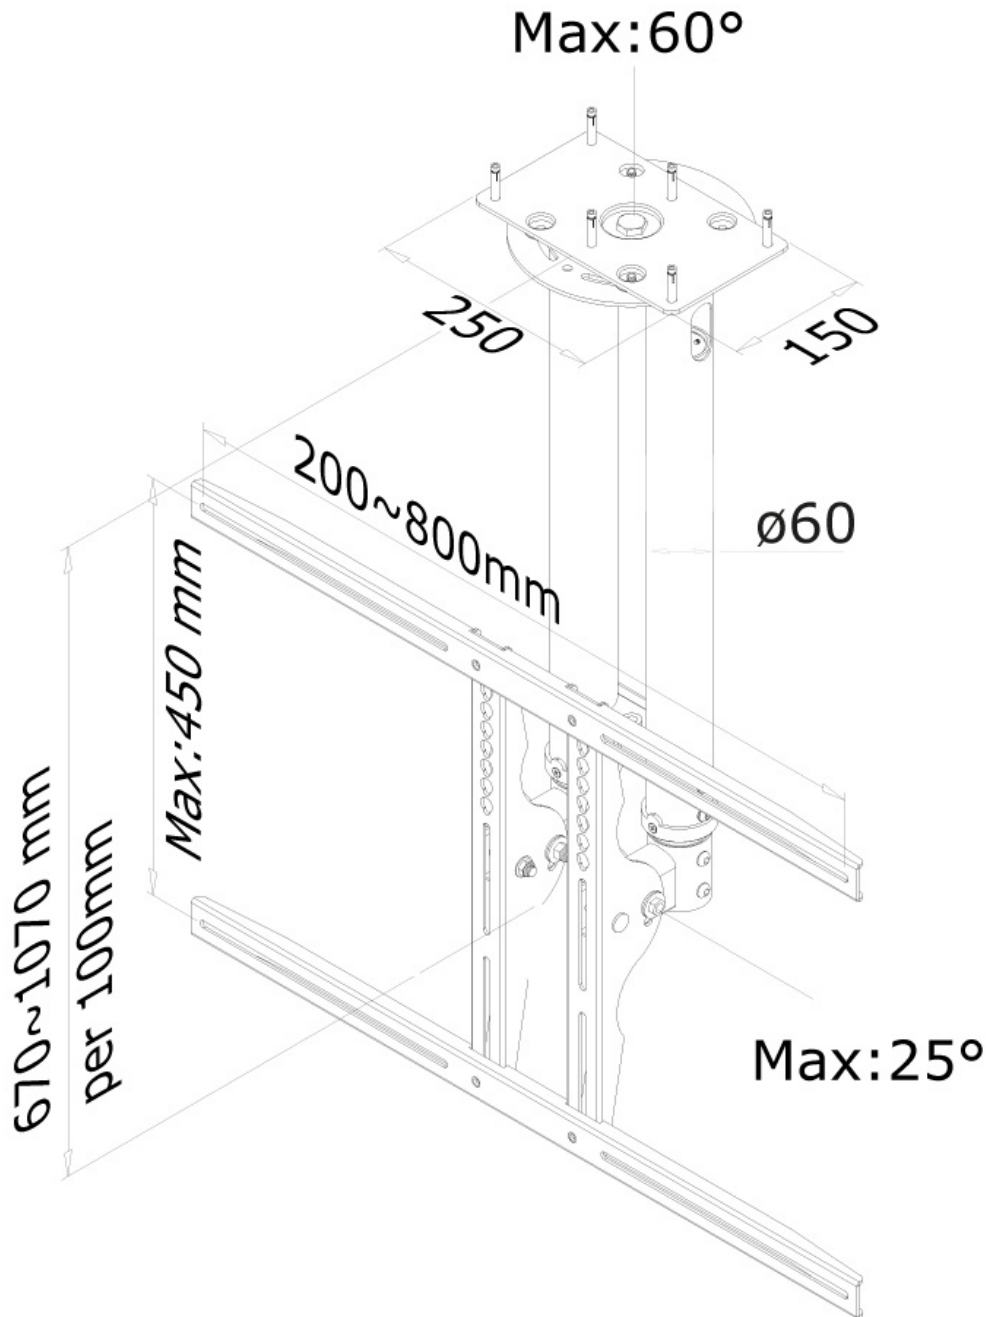

PLASMA-C100BLACK NEOMOUNTS PLASMA-C100BLACK

Neomounts