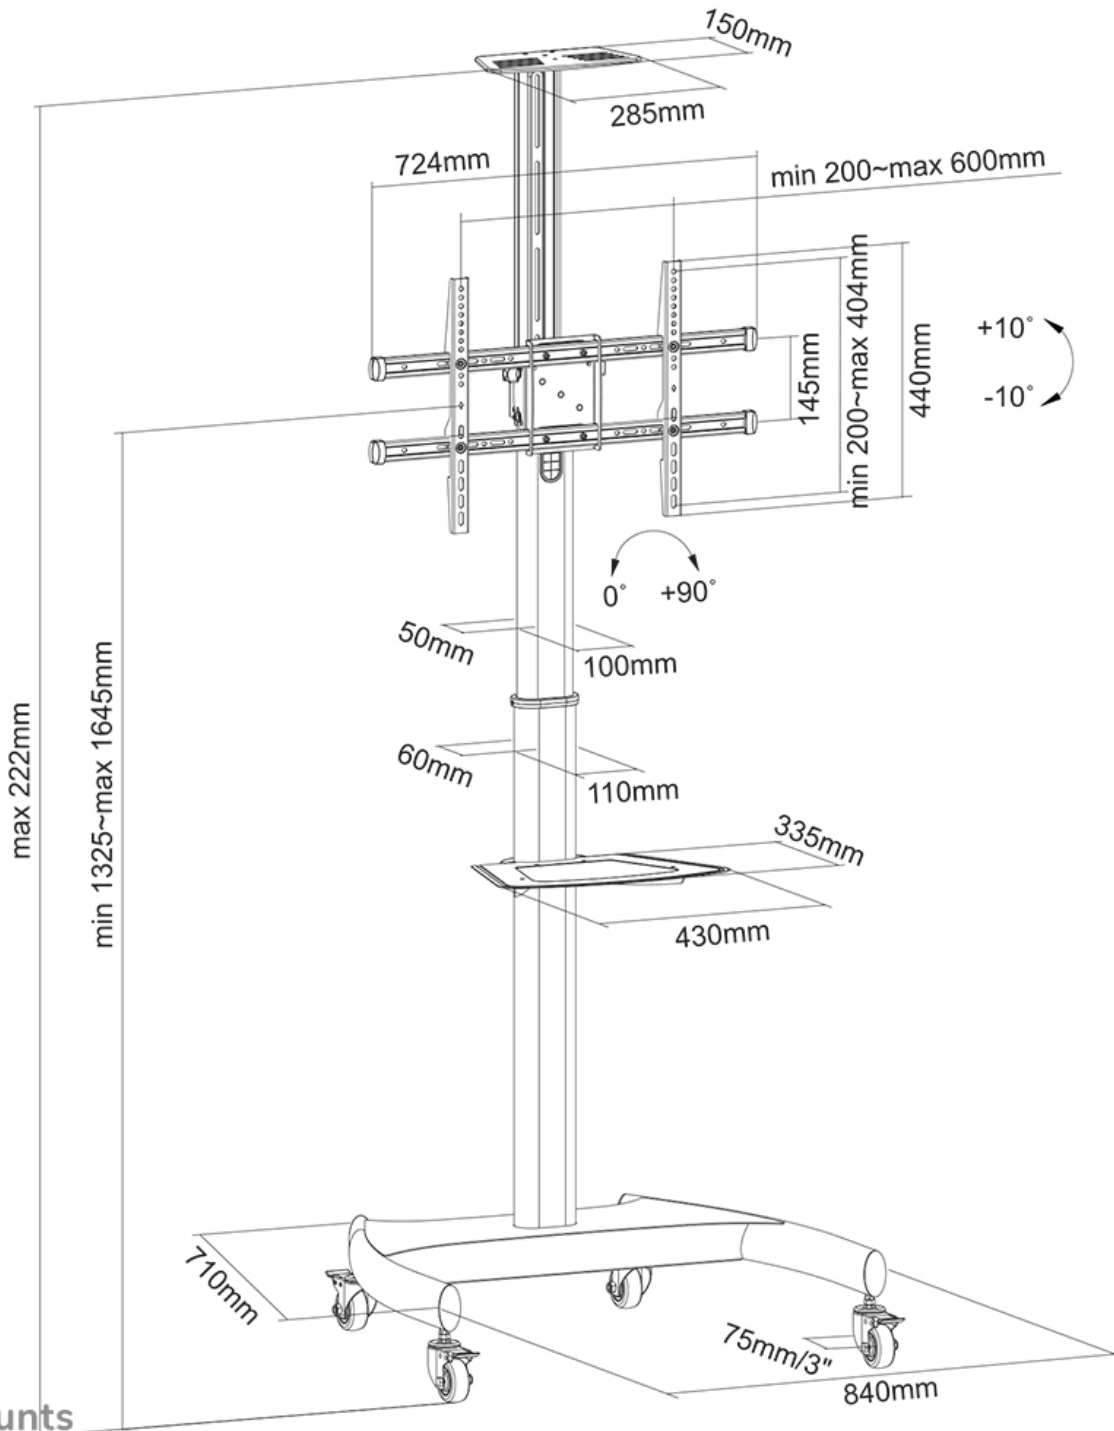

PLASMA-M1900E

NEOMOUNTS PLASMA-M1900E TV TROLLEY

Neomounts