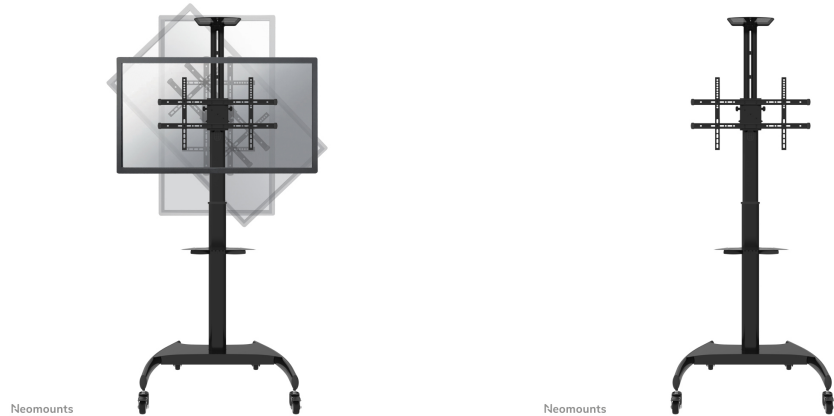

FUNCTIONALITY

Height adjustment	130-162 cm
Tilt (degrees)	20°
Rotate (degrees)	90°
Adjustment type	Manual

INFORMATION

Color	Black
Main material	Steel
Warranty	5 year
EAN code	8717371447045

*Please note: The inch sizes stated are just an indication, combined with the weight and VESA sizes. The maximum weight and VESA size are absolute restrictions for the products and should not be exceeded.

Neomounts PLASMA-M1900E TV trolley - 37-70" - max 50 kg - manual h 130-162 cm - VESA 200x200-600x400 - 90° rotatable - incl. cam/hardware shelf - black

The Neomounts floor stand, model PLASMA-M1900E is a mobile floor stand for flat screens up to 70" (178 cm). This mobile stand is a great choice for space saving placement or when wall-, ceiling mounting or desk placement is not an option. This cart stretches your investment by serving a variety of projection needs by sharing a large display over multiple rooms. Get optimal positioning for both standing and seated audiences, in any application, in any part of your location.

Neomounts versatile tilt (20°) and turn (90°) technology allows the mount to change to any viewing angle to fully benefit from the capabilities of the flat screen. The mount is manually height adjustable from 130 to 162 centimetres. An innovative cable management conceals and routes cables from mount to flat screen. Hide your cables to keep the stand nice and tidy.

Neomounts' floor stand, PLASMA-M1900E holds your TV, AV equipment and even hides your cables. The trolley features four solid castor wheels, of which the two front wheels are equipped with a brake. The casters allow the stand to move it to where you need it. Easily roll this cart through doorways and over thresholds.