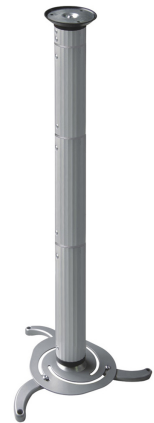

## BEAMER-C200

#### FUNCTIONALITY

Type	Tilt Swivel Full motion
Height adjustment	13-106 cm
Tilt (degrees)	+15°, -15°
Swivel (degrees)	360°
Adjustment type	Manual

## NEOMOUNTS PROJECTOR CEILING MOUNT

Neomounts

Neomounts

### Neomounts Universal Projector Ceiling Mount, Height Adjustable (13-106cm) - Silver

The Neomounts projector ceiling mount, model BEAMER-C200 is a universal tilt-, swivel and/or rotatable ceiling mount for projectors up to 15 kilograms. This mount is a great choice for an optimal viewing experience. This versatile, ready to install mount, offers the convenience of installation to the ceiling without the need of additional accessories.