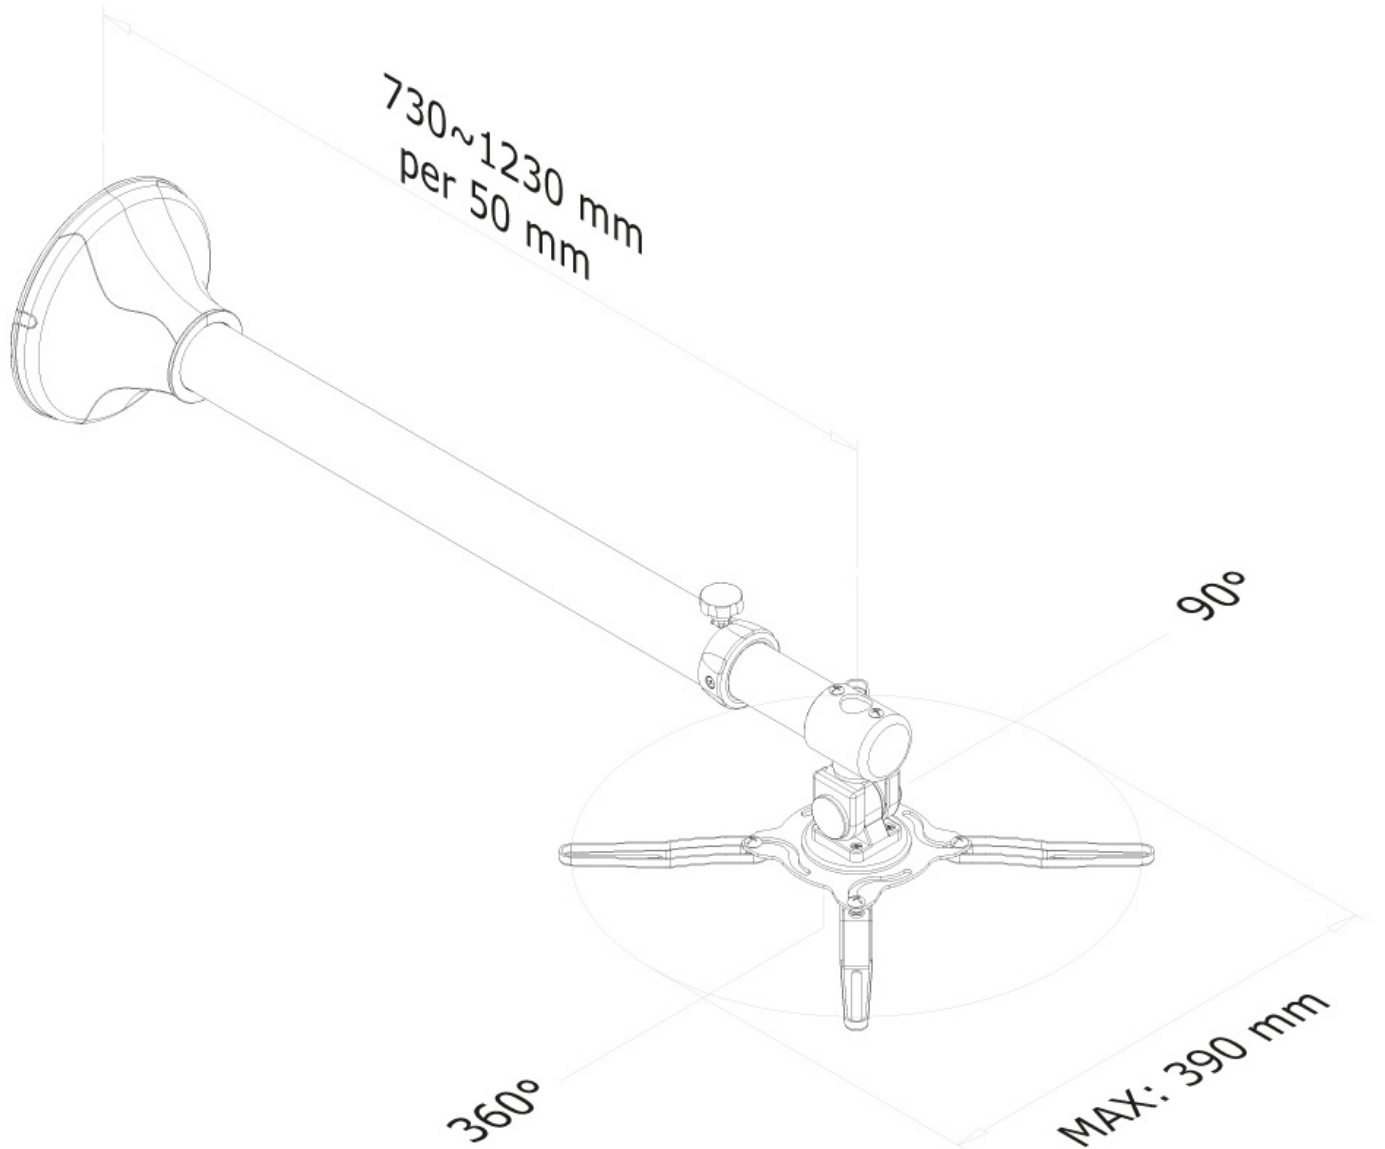

BEAMER-W100SILVER NEOMOUNTS BEAMER-W100SILVER BEAMER

Neomounts