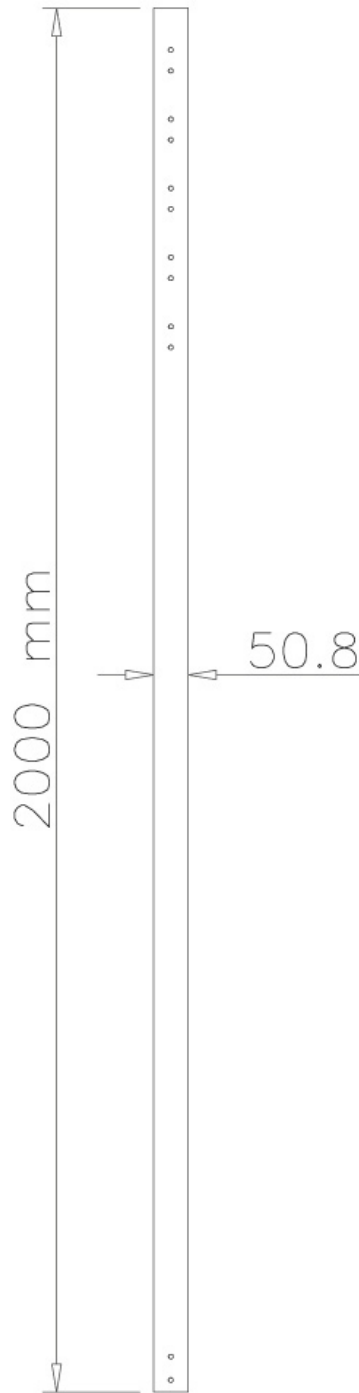

FPMA-CP200BLACK

NEOMOUNTS FPMA-CP200BLACK EXTENSION

Neomounts

Measuring unit: mm