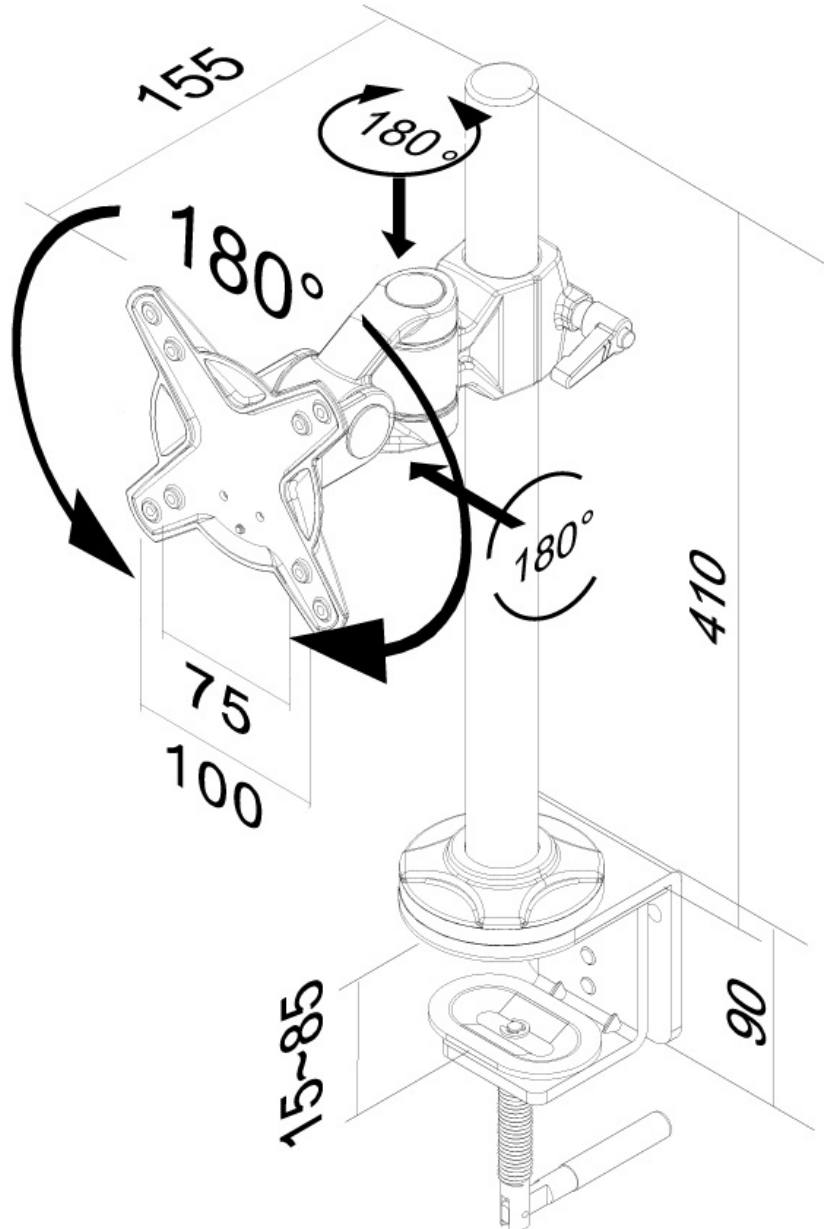

Neomounts versatile tilt (180°), rotate (180°) and swivel (180°) technology allows the mount to change to any viewing angle to fully benefit from the capabilities of the flat screen. The mount is manually height adjustable from 0 to 40 centimetres. Depth 15 centimetres. An innovative cable management conceals and routes cables from mount to flat screen. Hide your cables to keep the workplace nice and tidy.

Neomounts FPMA-D1010 has two pivot points and is suitable for screens up to 30" (76 cm). The weight capacity of this product is 12 kg each screen. The desk mount is suitable for screens that meet VESA hole pattern 75x75 or 100x100mm. Different hole patterns can be covered using Neomounts VESA adapter plates.

Neomounts

Measuring unit: mm