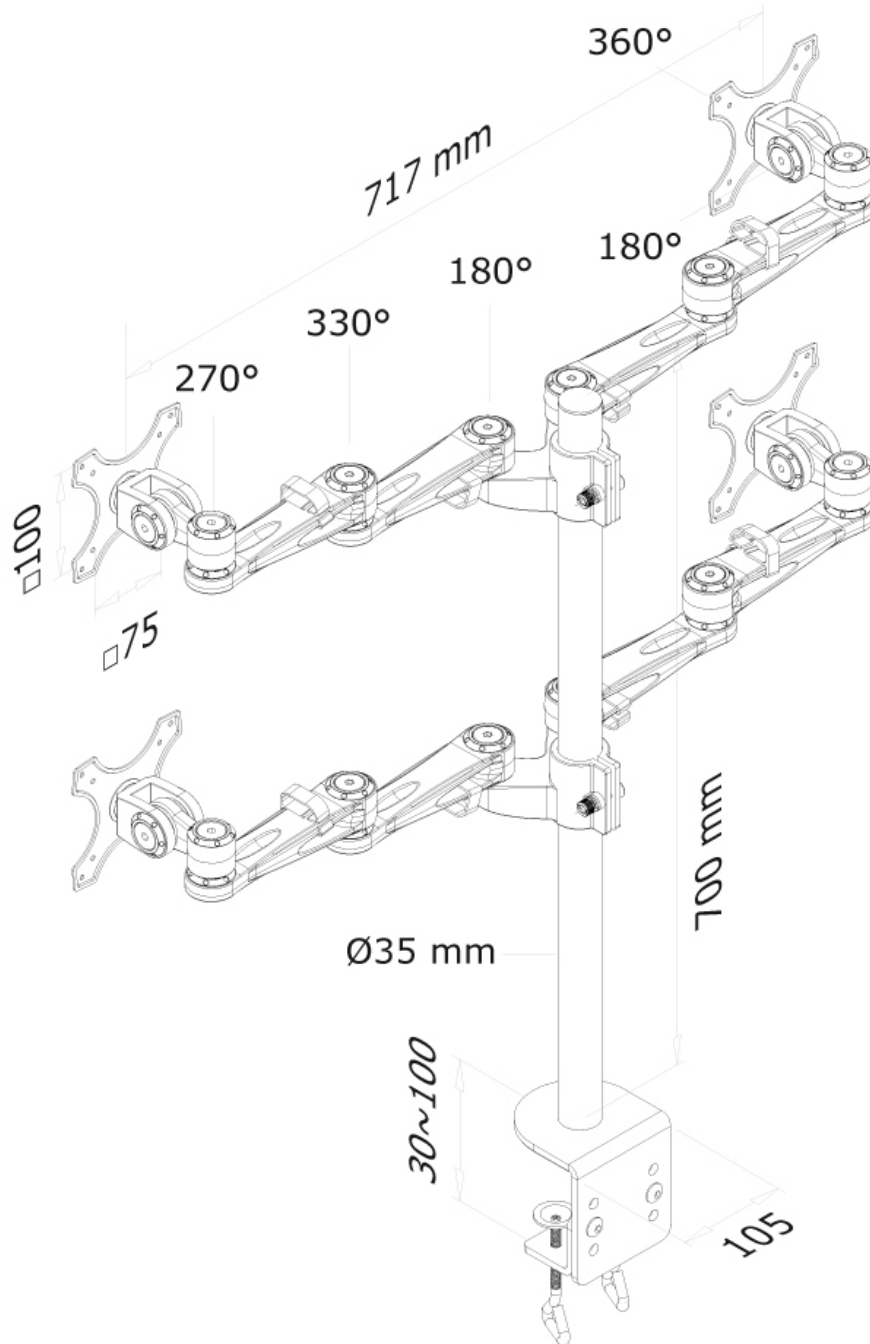

FPMA-D935D4

NEOMOUNTS FPMA-D935D4 MONITOR ARM

Neomounts