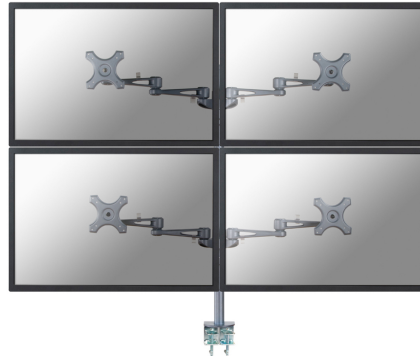

FUNCTIONALITY

Type	Tilt Rotate Swivel Full motion
Height adjustment	0-80 cm
Depth adjustment	12-50 cm
Tilt (degrees)	180°
Swivel (degrees)	300°
Rotate (degrees)	360°
Adjustment type	Manual

INFORMATION

Color	Silver
Main material	Aluminium
Warranty	5 year
EAN code	8717371441722

Neomounts

Neomounts

Neomounts FPMA-D935D4 Monitor arm for 4 screens - 10-27" - 0-6 kg/screen - silver

The Neomounts desk mount, model FPMA-D935D4 is a tilt-, swivel and rotatable desk mount for 4 flat screens up to 27". This mount is a great choice for space saving placement on desks using a desk clamp.

Neomounts versatile tilt (180°), rotate (360°) and swivel (300°) technology allows the mount to change to any viewing angle to fully benefit from the capabilities of the flat screen. The mount is manually height adjustable from 0 to 80 centimetres. Depth adjustable from 12 to 50 centimetres. An innovative cable management conceals and routes cables from mount to flat screen. Hide your cables to keep the workplace nice and tidy.

Neomounts FPMA-D935D4 has three pivot points and is suitable for screens up to 27" (69 cm). The weight capacity of this product is 6 kg each screen. The desk mount is suitable for screens that meet VESA hole pattern 75x75 or 100x100mm. Different hole patterns can be covered using Neomounts VESA adapter plates.