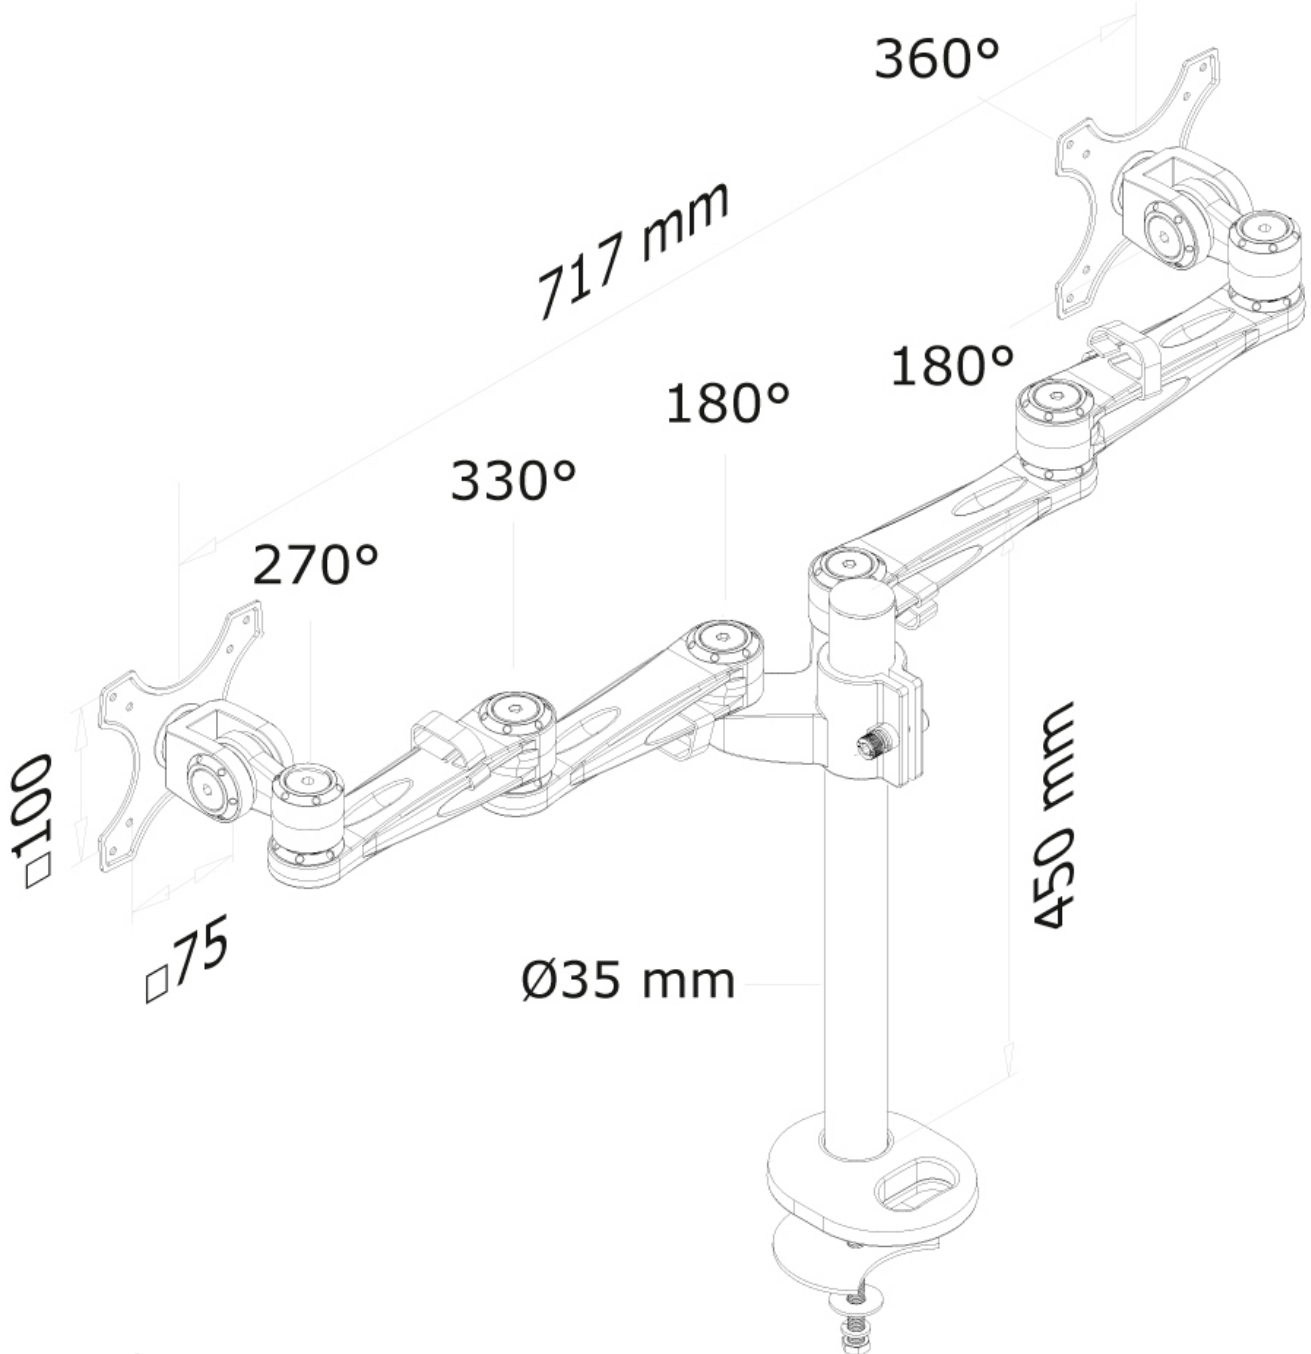

FPMA-D935DG

NEOMOUNTS FPMA-D935DG MONITOR ARM

Neomounts