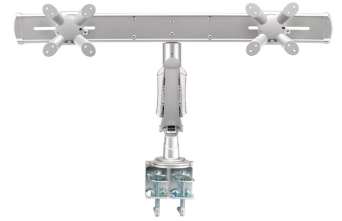

FUNCTIONALITY

Type	Tilt Rotate Swivel Full motion
Height adjustment	0-42 cm
Depth adjustment	0-48 cm
Tilt (degrees)	60°
Swivel (degrees)	360°
Rotate (degrees)	180°
Adjustment type	Gas spring

INFORMATION

Neomounts

Neomounts

Neomounts FPMA-D940D Dual monitor arm - 10-24" - 4-7 kg/screen - gas spring - silver

The Neomounts desk mount, model FPMA-D940D is a tilt-, swivel and rotatable desk mount for 2 flat screens up to 24". This mount is a great choice for space saving placement on desks using a desk clamp.

Neomounts versatile tilt (60°), rotate (180°) and swivel (360°) technology allows the mount to change to any viewing angle to fully benefit from the capabilities of the flat screen. The mount is easily height adjustable from 0 to 42 centimetres using a gas spring. Depth adjustable from 0 to 48 centimetres. An innovative cable management conceals and routes cables from mount to flat screen. Hide your cables to keep the workplace nice and tidy.

Neomounts FPMA-D940D has three pivot points and is suitable for screens up to 24" (61 cm). The weight capacity of this product is 4 to 7,5 kg per screen. The desk mount is suitable for screens that meet VESA hole pattern 75x75 or 100x100mm. Different hole patterns can be covered using Neomounts VESA adapter plates.