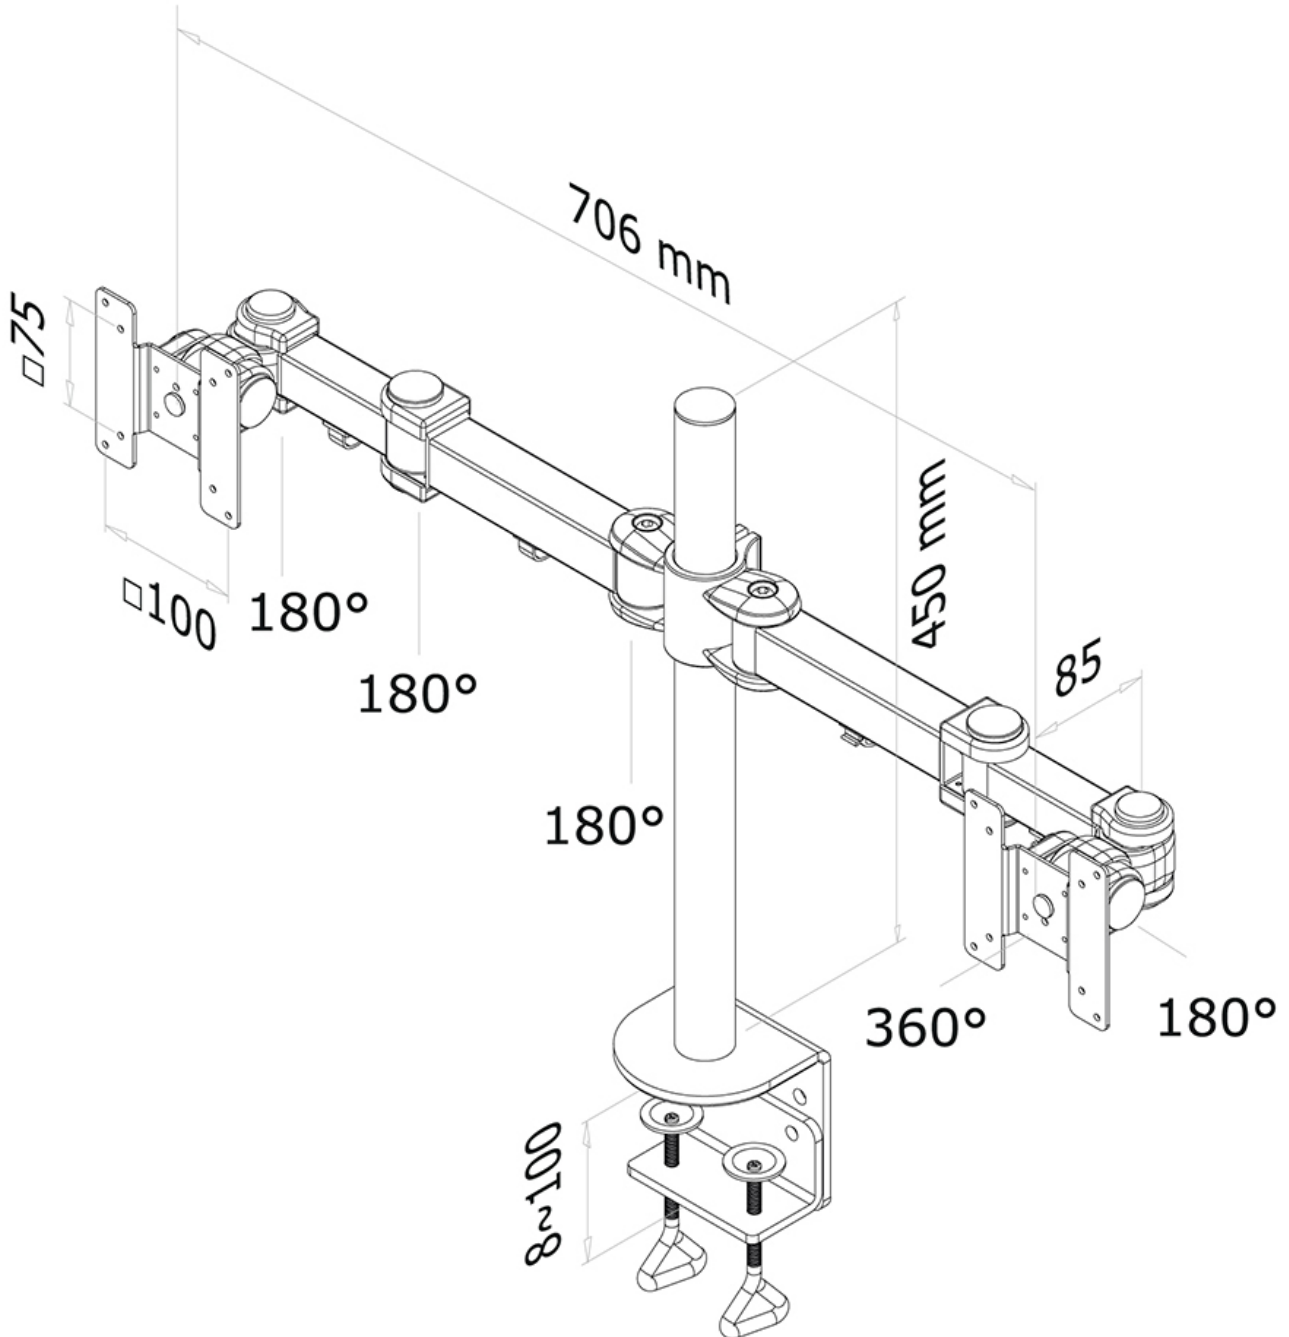

FPMA-D960D

NEOMOUNTS FPMA-D960D MONITOR ARM

Neomounts