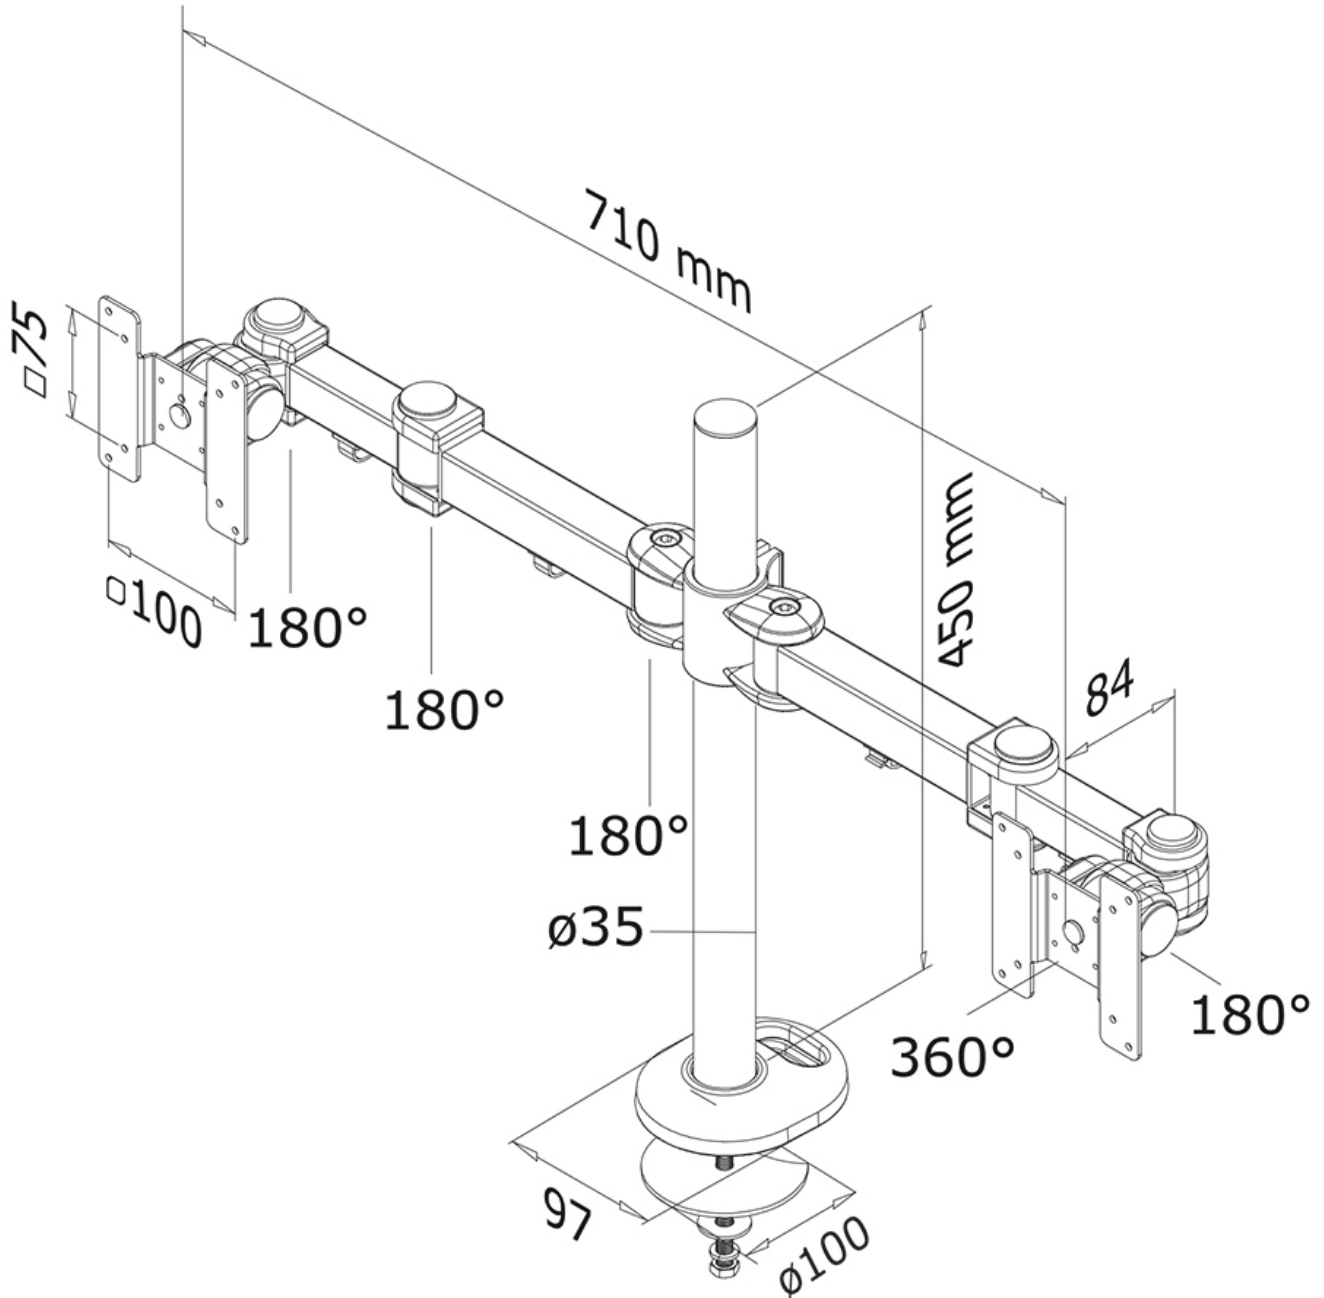

FPMA-D960DG

NEOMOUNTS FPMA-D960DG MONITOR ARM

Neomounts

Measuring unit: mm