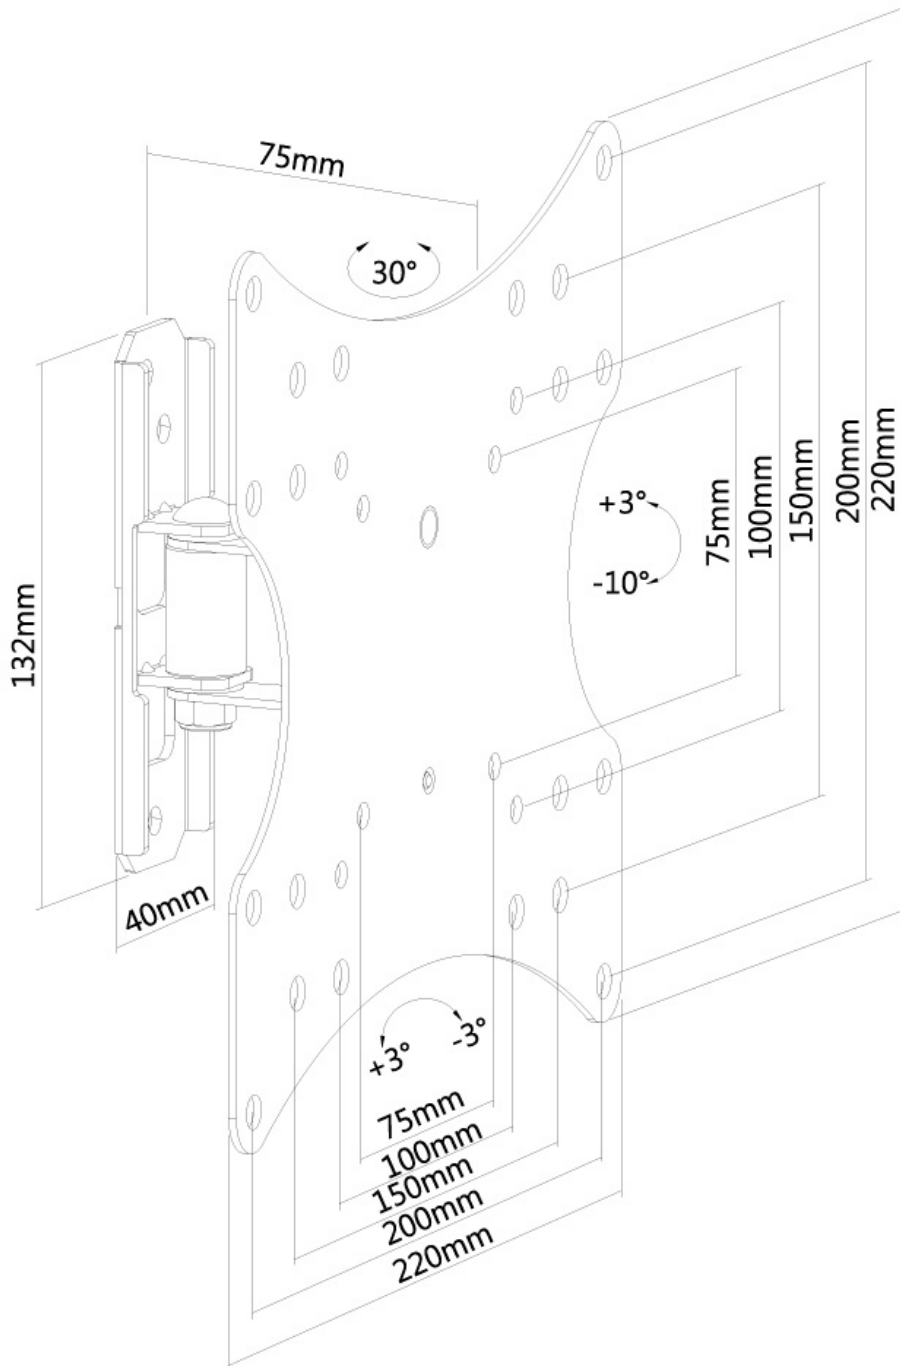

FPMA-W115BLACK

NEOMOUNTS FPMA-W115BLACK TV MOUNT

Neomounts