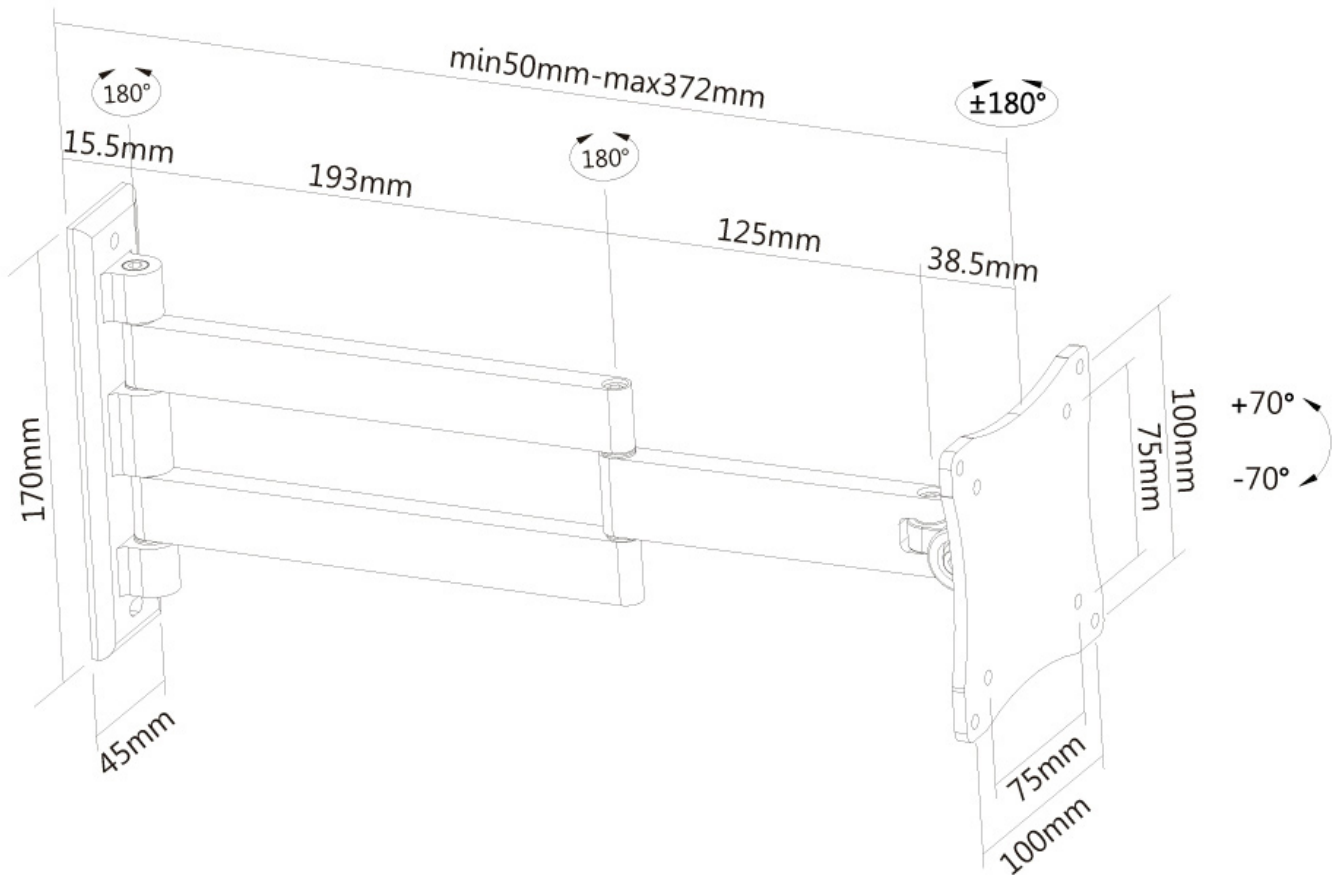

FPMA-W830BLACK

NEOMOUNTS FPMA-W830BLACK MONITOR/TV

Neomounts