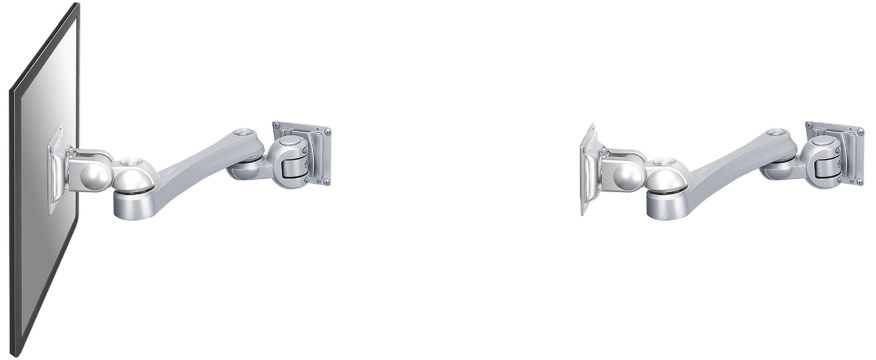

FPMA-W920

NEOMOUNTS BY NEWSTAR TV WALL MOUNT

SPECIFICATIONS

GENERAL

Min. screen size*	10 inch
Max. screen size*	30 inch
Min. weight	0 kg (per screen)
Max. weight	10 kg (per screen)
Screens	1
VESA minimum	75x75 mm
VESA maximum	100x100 mm
Distance to wall	19-46 cm

Neomounts

Neomounts

Neomounts by Newstar TV/Monitor Wall Mount (2 pivots & tiltable) for 10"-30" Screen - Silver

The Neomounts by Newstar wall mount, model FPMA-W920 is a tilt-, swivel and rotatable wall mount for flat screens up to 30" (76 cm). This mount is a great choice when you want the ultimate viewing flexibility with your flat screen. Effortless pull the display out from the wall, position it in almost any direction, turn it around corners and then smoothly return it to the wall when finished.

Neomounts by Newstars' tilt (180°), rotate (270°) and swivel (180°) technology allows the mount to change to any viewing angle to fully benefit from the capabilities of the flat screen. The mount is easily depth adjustable from 19 to 46 centimetres. Cable management conceals and routes cables from mount to flat screen. Hide your cables to keep living room, bedroom or home cinema installation nice and tidy.

Neomounts by Newstar FPMA-W920 has two pivot points and is suitable for screens up to 30" (76 cm). The weight capacity of this product is 10 kg each screen. The wall mount is suitable for screens that meet VESA hole pattern 75x75 and 100x100mm. Different hole patterns can be covered using Neomounts by Newstar VESA adapter plates.