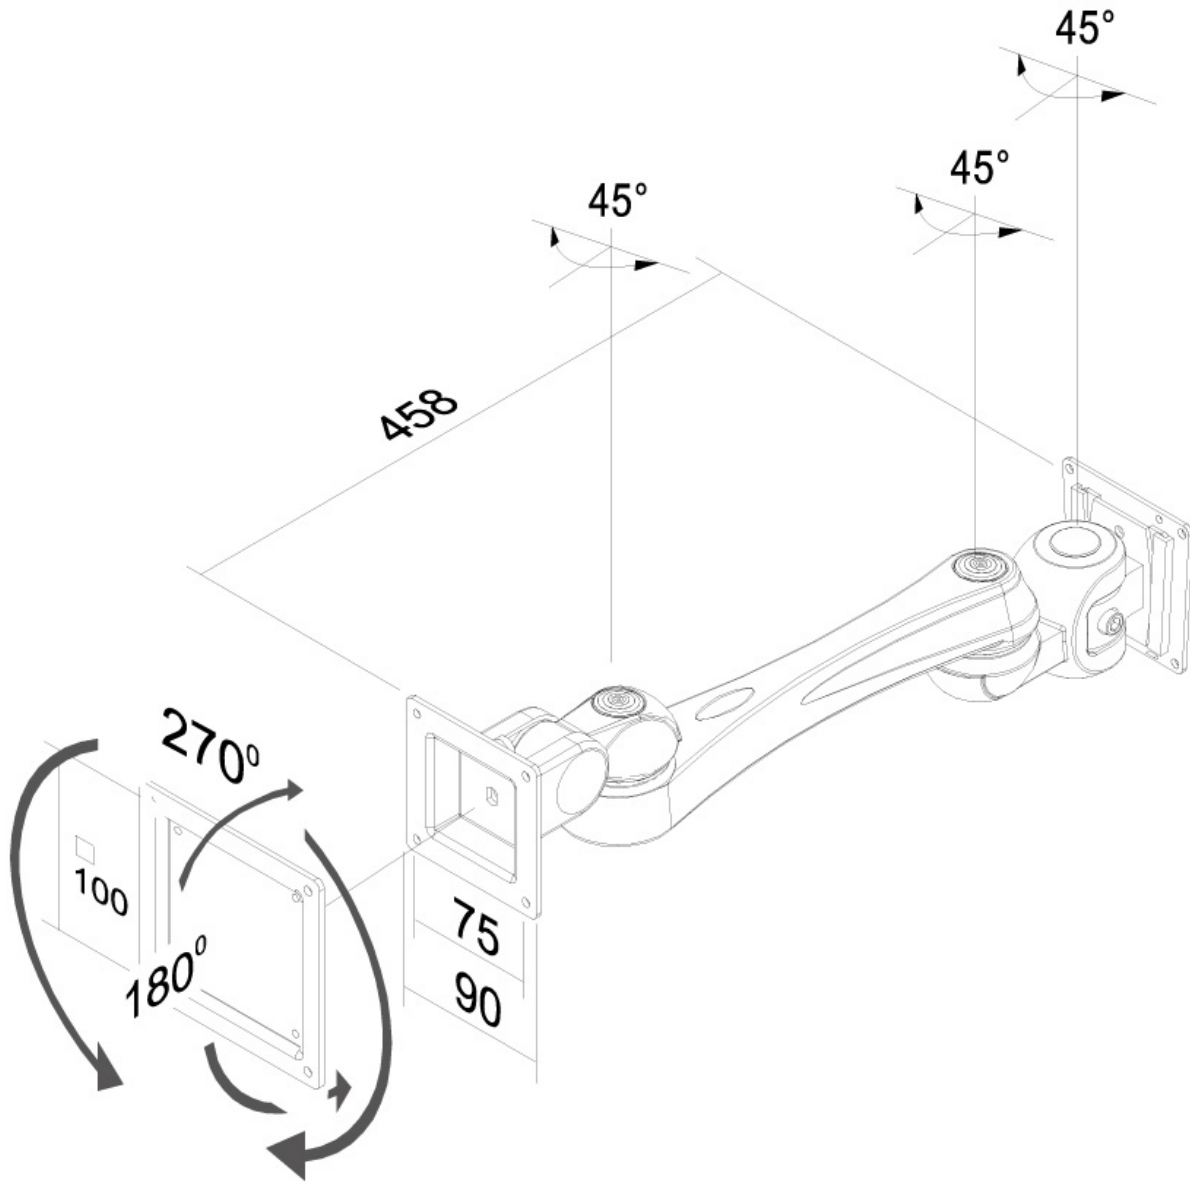

FPMA-W920

NEOMOUNTS BY NEWSTAR TV WALL MOUNT

Neomounts