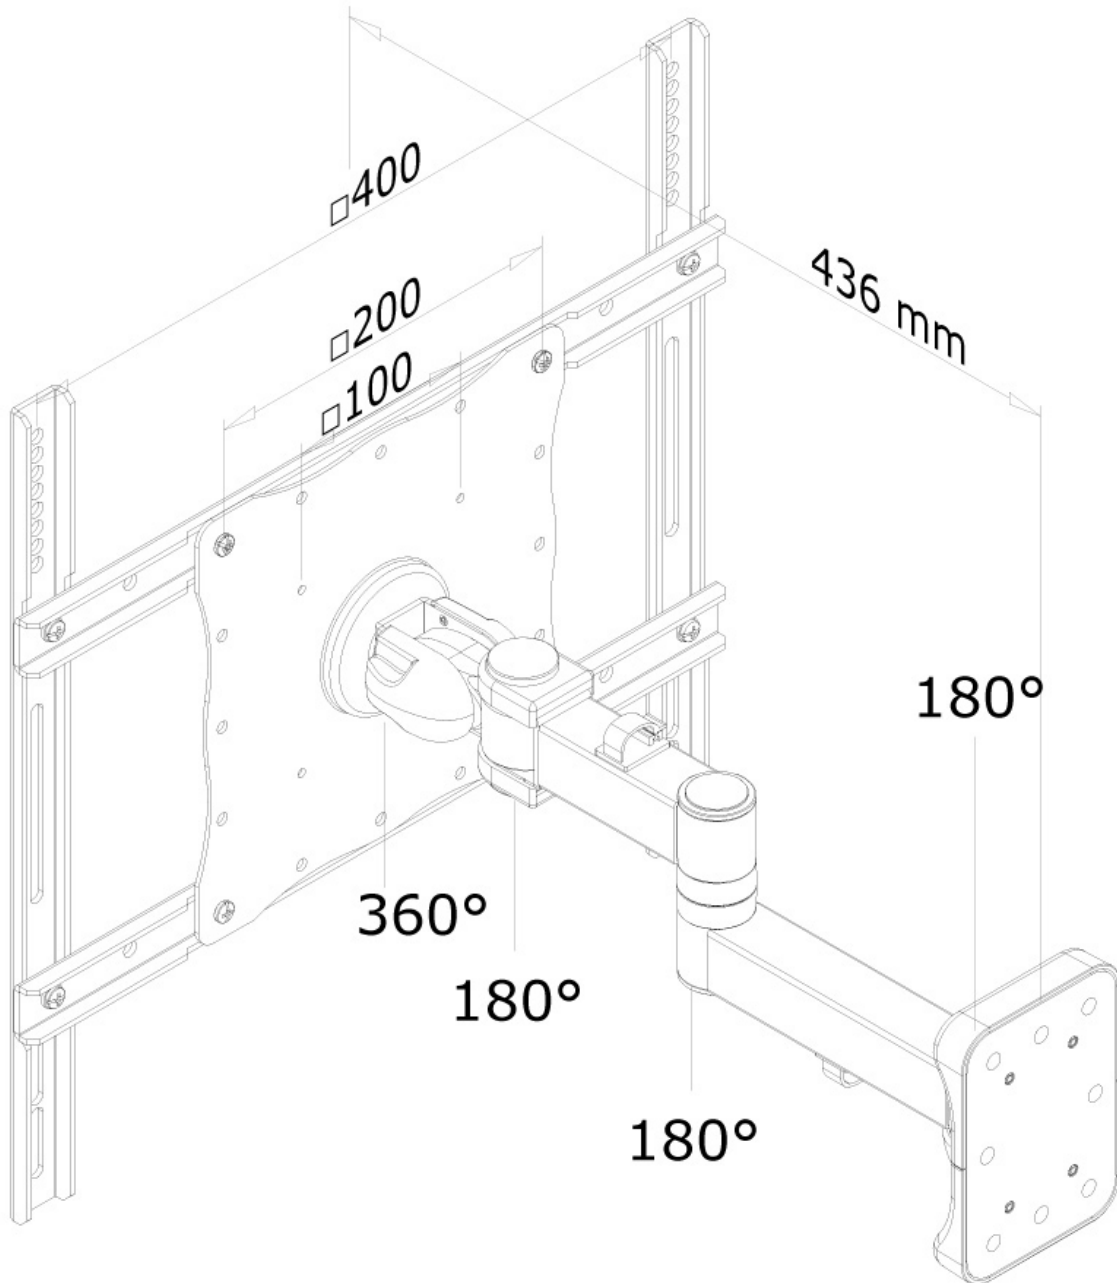

FPMA-W960

NEOMOUNTS FPMA-W960 MONITOR/TV MOUNT

Neomounts

Measuring unit: mm