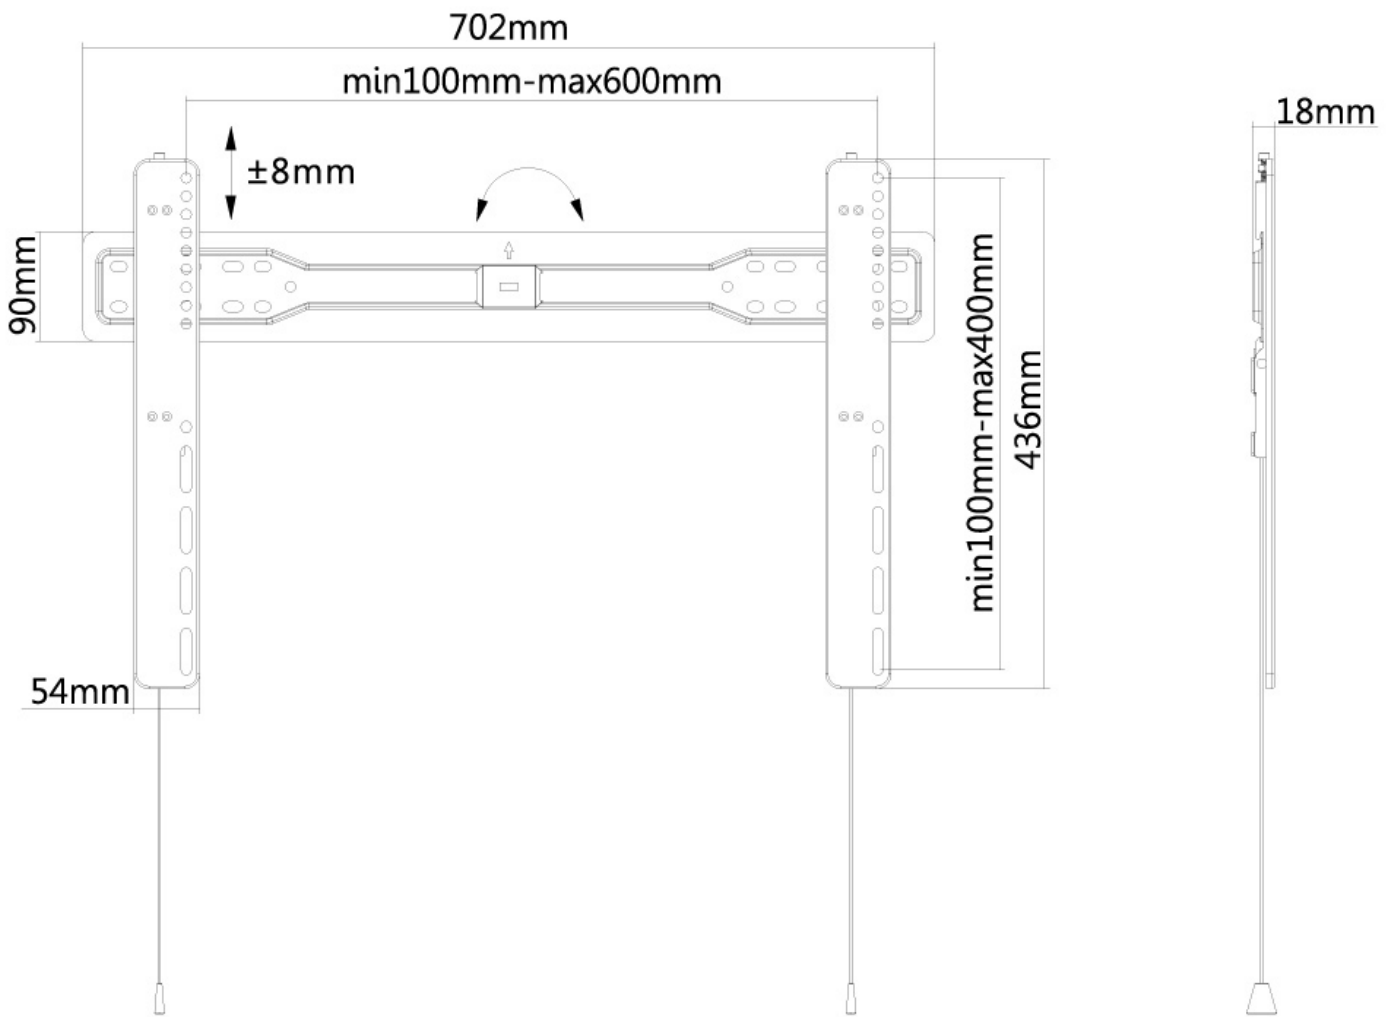

LED-W600BLACK

NEOMOUNTS TV WALL MOUNT

Neomounts