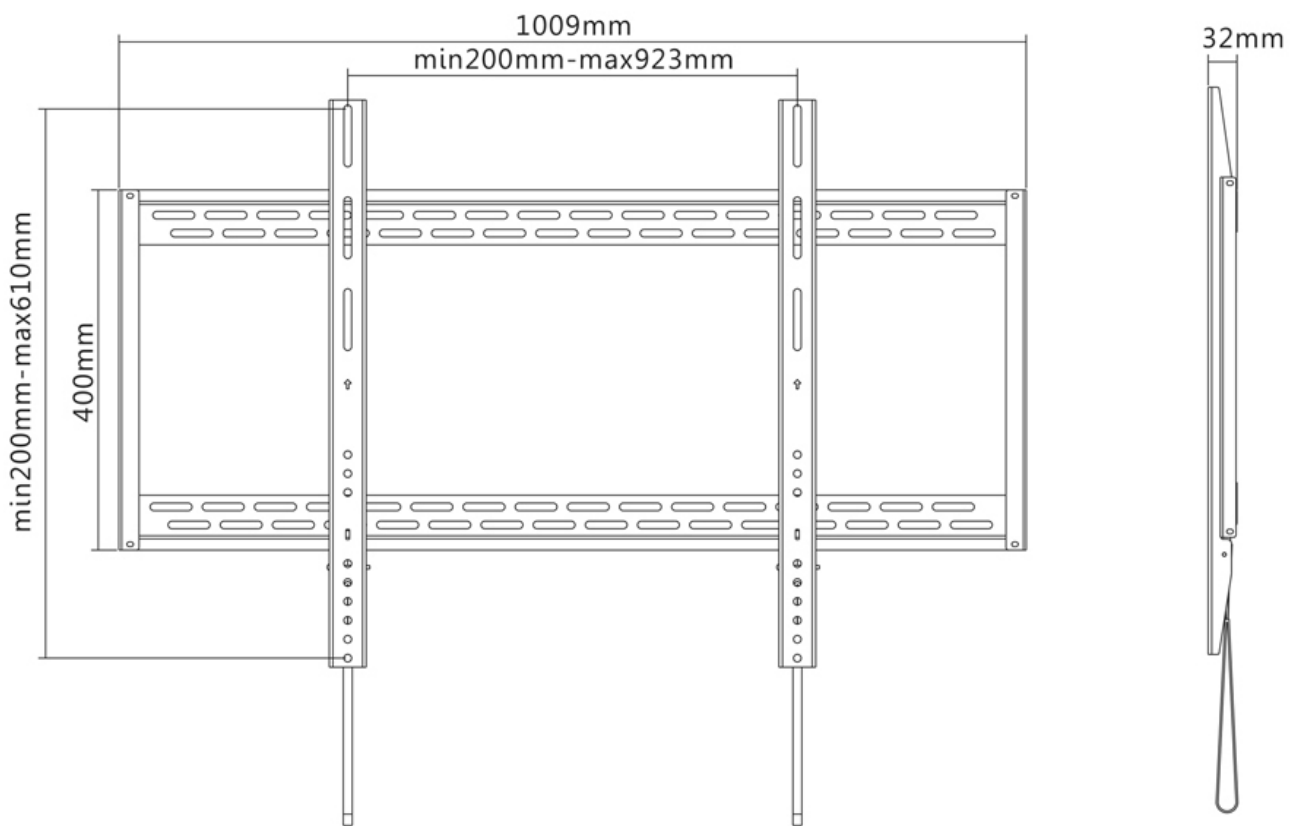

LFD-W1000

NEOMOUNTS LFD-W1000 TV MOUNT WALL

Neomounts