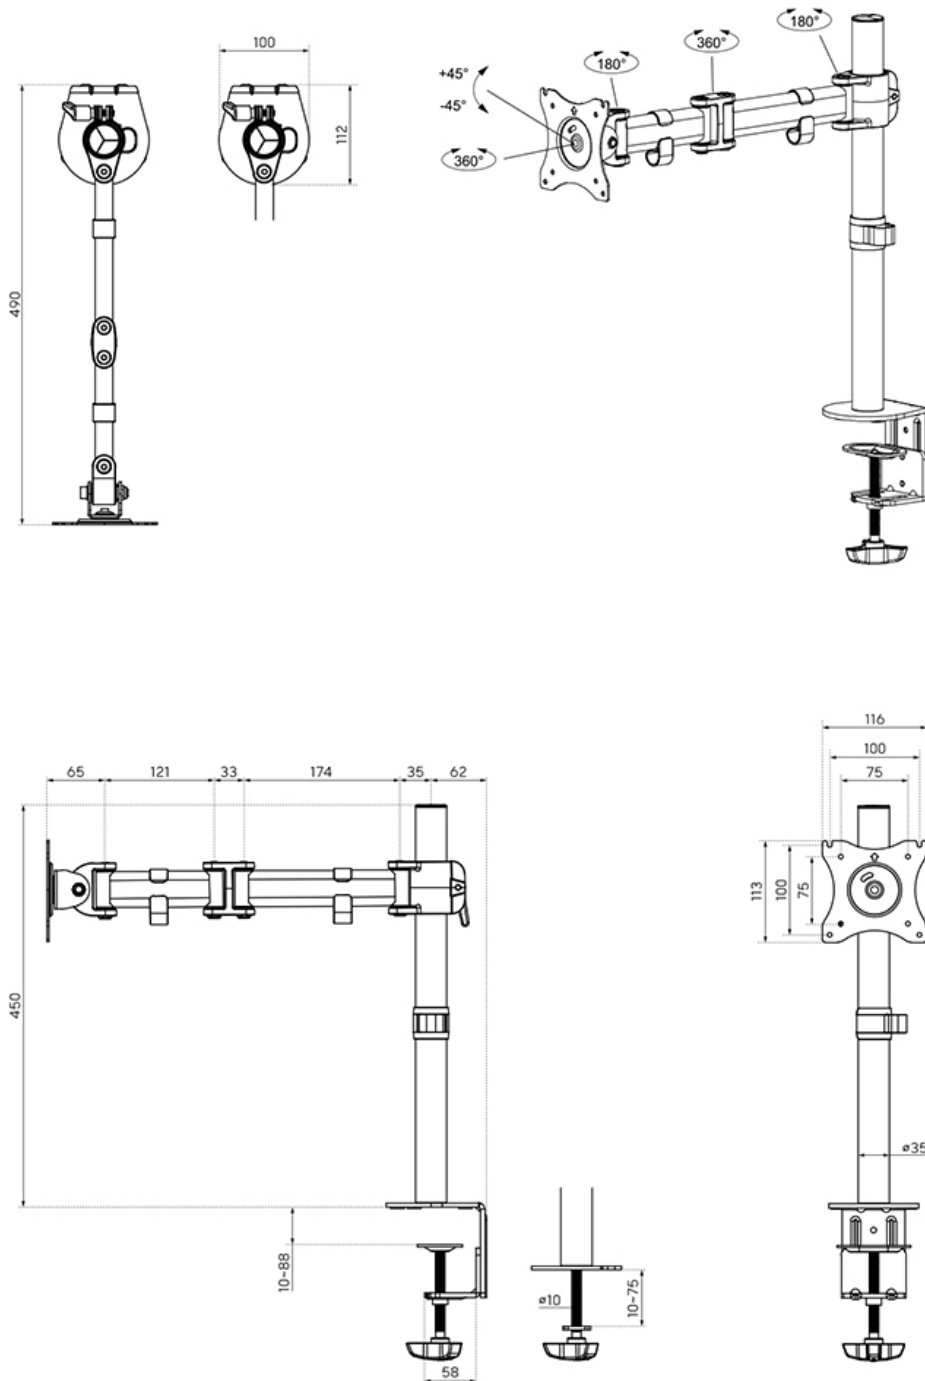

NM-D135WHITE

NEOMOUNTS NM-D135WHITE MONITOR ARM

Neomounts

Measuring unit: mm